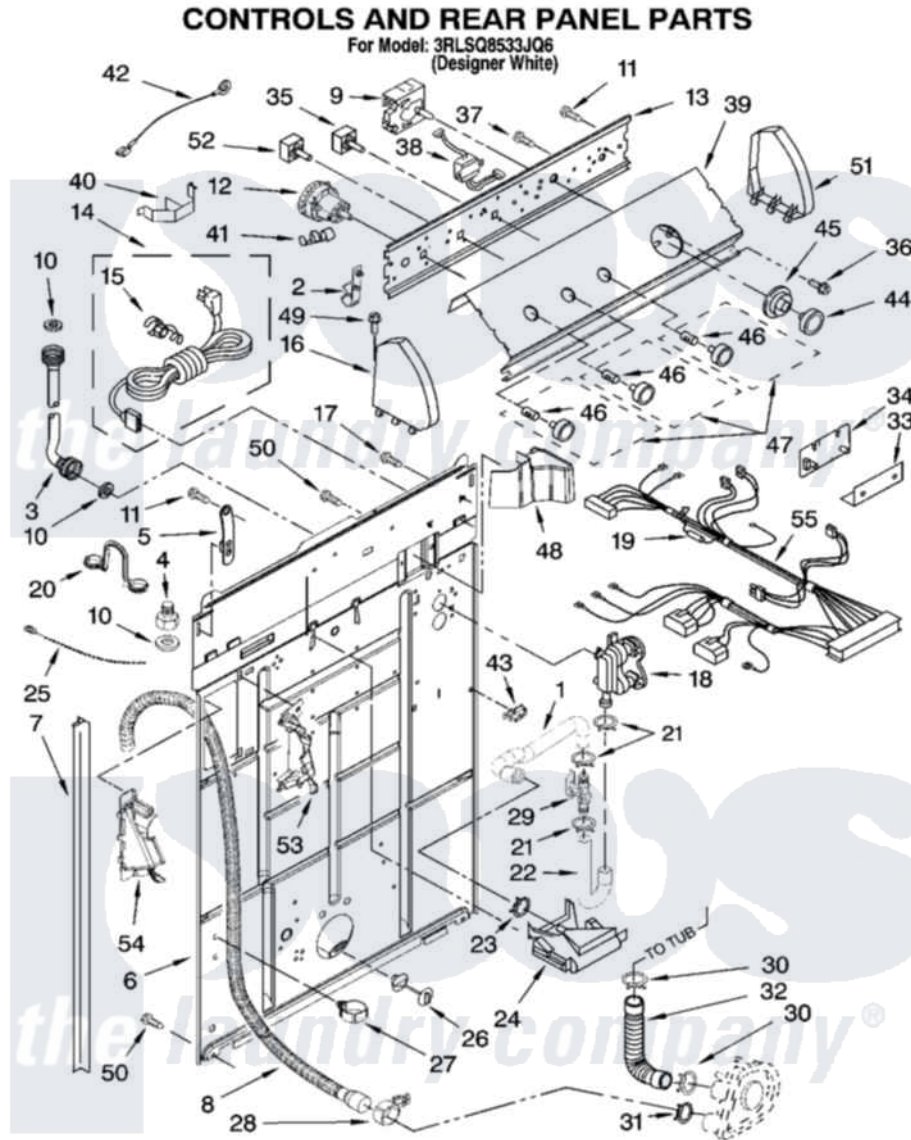

Whirlpool 3RLSQ8533JQ6 02 - CONTROLS AND REAR PANEL PARTS

8181168

3

Whirlpool [Residential Whirlpool 3RLSQ8533JQ6 Washer Parts](#) Parts Diagram 02 - CONTROLS AND REAR PANEL PARTS

[Click on the part number to view part](#)

Item	Original Part Number	Replaced By	Status	Part Description
1	3349365			Hose, Sensor
2	8317975			Restraint, Harness
3	3949382			Hose, Water Inlet
"	3949383			Hose, Water Inlet
4	3357397			Adapter, Water Inlet Hose
5	8568314			Strap, Console
6	8318015			Panel, Rear
7	62747			Pad, Rear Panel
8	8559374	W10096921		Drain Hose Assembly
9	3954727	W10116251		Timer, Control
10	3976300	16123		Washer Inlet-Hose Miscellaneous Parts Must be Ordered Separately.
11	90767			Screw, 8A X 3/8 HeX Washer Head Tapping
12	3366848	W10339229		Switch-WL
13	3948608			Bracket, Control