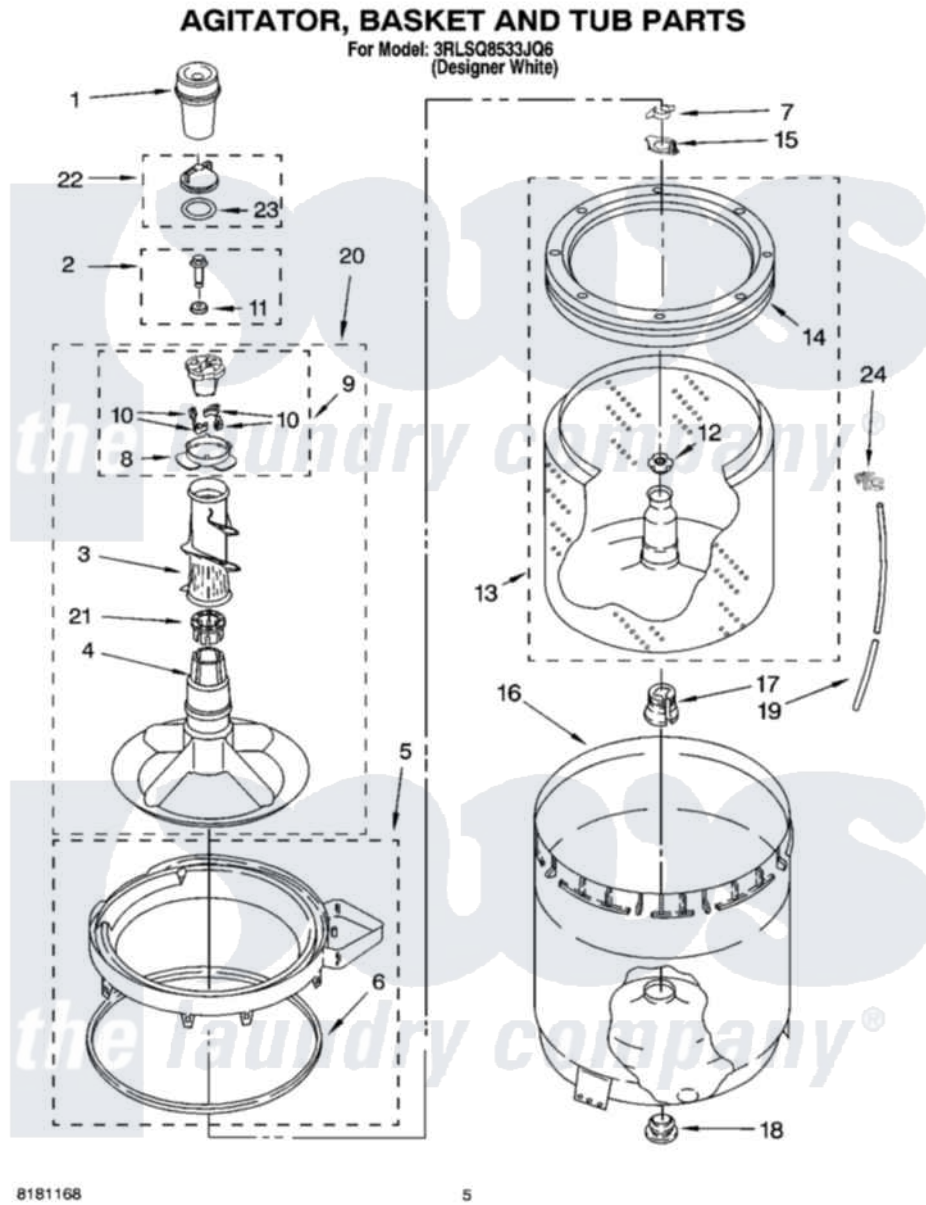

Whirlpool 3RLSQ8533JQ6 03 - AGITATOR, BASKET AND TUB PARTS

Whirlpool Residential Whirlpool 3RLSQ8533JQ6 Washer Parts Parts Diagram 03 - AGITATOR, BASKET AND TUB PARTS

[Click on the part number to view part](#)

Item	Original Part Number	Replaced By	Status	Part Description
1	63580			Dispenser, Fabric Softener
2	358237			Screw And Washer
3	3363003			Mover, Clothes
4	3951632			Agitator
5	8528150	W10445870		Ring-Tub
6	3976308			Gasket, Tub Ring
7	3354845			Clip, Agitator
8	3952374			Bearing, Driven Cam
9	3951682	285809		Cam-Agitator
10	3366877	80040		Dog-Agitator
11	3949550			Washer
12	21366			Nut, Spanner
13	8526017	W10389329		Clothes Container, Assembly
14	8519788	387240		Ring, Balance
15	8543666			Washer, Agitator
16	63849			Strain Relief, Power Cord

17	389140		Tub Block, Basket Drive
18	383727		Gasket, Centerpodt
19	3347780	353244	Hose, Pressure Switch
20	3951744		Agitator Assembly
21	3951608		Spacer, Thrust
22	3354733	W10074580	Cap, Barrier
23	3348855	W10072840	Fabric Softener
24	2219077		Clip, Pressure Switch Hose