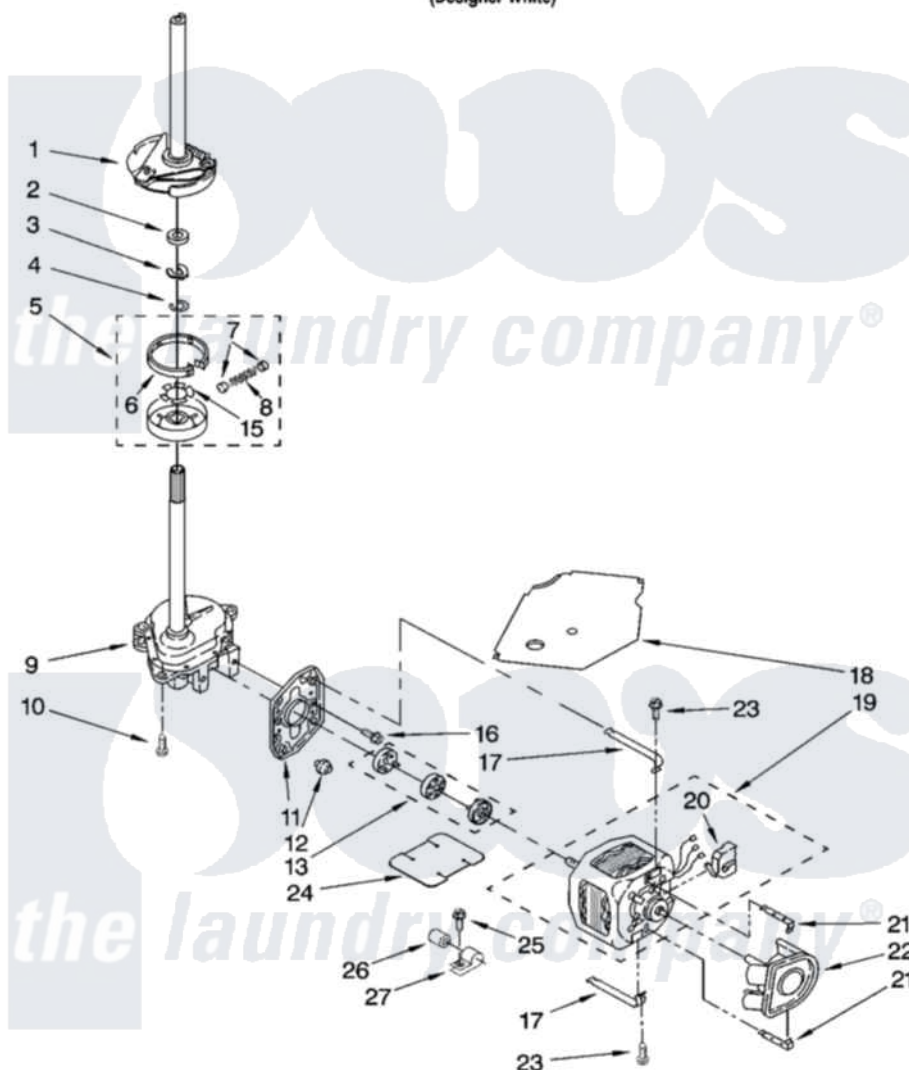

Whirlpool 3RLSQ8533JQ6 04 - BRAKE, CLUTCH, GEARCASE, MOTOR AND PUMP PARTS

BRAKE, CLUTCH, GEARCASE, MOTOR AND PUMP PARTS

For Model: 3RLSQ8533JQ6
(Designer White)

8181168

7

Whirlpool [Residential Whirlpool 3RLSQ8533JQ6 Washer Parts](#) Parts Diagram 04 - BRAKE, CLUTCH, GEARCASE, MOTOR AND PUMP PARTS
Click on the part number to view part

Item	Original Part Number	Replaced By	Status	Part Description
1	388952	285792		Basketdrive
2	63292			Washer, Spin Tube Thrust
3	62697	W10080230		Ring, Spin Tube Support
4	63283	285353		Ring
5	3951311	285785		Clutch
6	3951308	285790		Lining
7	62646			Cap, Clutch Spring
8	3946792			Spring And Damper Assembly
9	3949118	3363395		Gearcase
10	3357334	3400516		Screw Anti-Rattle
11	62611			Plate, Motor Mount To Gearcase
12	62691			Grommet, Motor
13	285753	285753A		Coupling
15	3355454			Clip, Main Drive

16	3400516		Screw Anti-Rattle
17	3349637	W10086010	Retainer, Motor
18	3362089		Shield, Tub To Motor
19	3950297		Motor, Main Drive
20	8529896		Switch, Main Drive Motor
21	8546127		Retainer, Pump
22	3363394		Pump
23	3387485	273556	Screw, 10-16 X 5/8
24	8316060		Shield, Tub To Motor
25	62863	3390631	Screw, 10-16 X 3/8
26	8572719	482156	Capacitor
27	3949496		Clamp, Capacitor