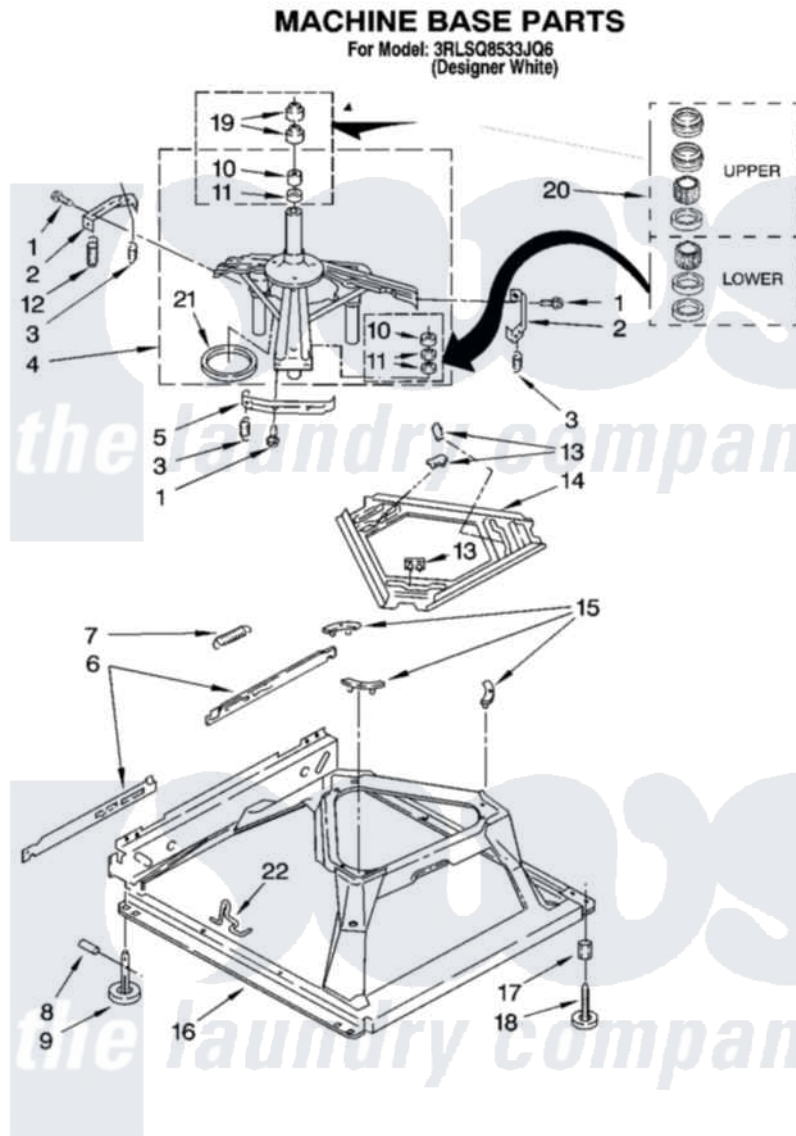

Whirlpool 3RLSQ8533JQ6 05 - MACHINE BASE PARTS

8

8181168

Whirlpool [Residential Whirlpool 3RLSQ8533JQ6 Washer Parts](#) Parts Diagram 05 - MACHINE BASE PARTS
Click on the part number to view part

Item	Original Part Number	Replaced By	Status	Part Description
1	3400076			Screw, Bracket Mounting
2	64067			Bracket, Spring Outer
3	63907			Spring, Suspension
4	8575214	280184		Support
5	64065			Bracket, Spring Outer
6	63466			Link, Leveling Mechanism
7	62597	8316845		Spring
8	62837			Pin, Knurled
9	62596	285244		Feet-Leveling
10	8546455			Bearing, Centerpost
11	357409	359449		Seal, Agitator Shaft
12	388492	W10250667		Spring, Counterweight
13	62568	285219		Pad
14	3946509			Plate, Suspension
15	3363660	285744		Pad
16	3946512	285771		Base

17	3359452		Nut, Lock
18	389102	W10001130	Foot, Leveling
19	356934	8577376	Seal, Centerpost
20	285203		Centerpost Bearing Kit
21	63134		Ring, Sound Deadening
22	63806	W10145155	Retainer, Suspension Spring