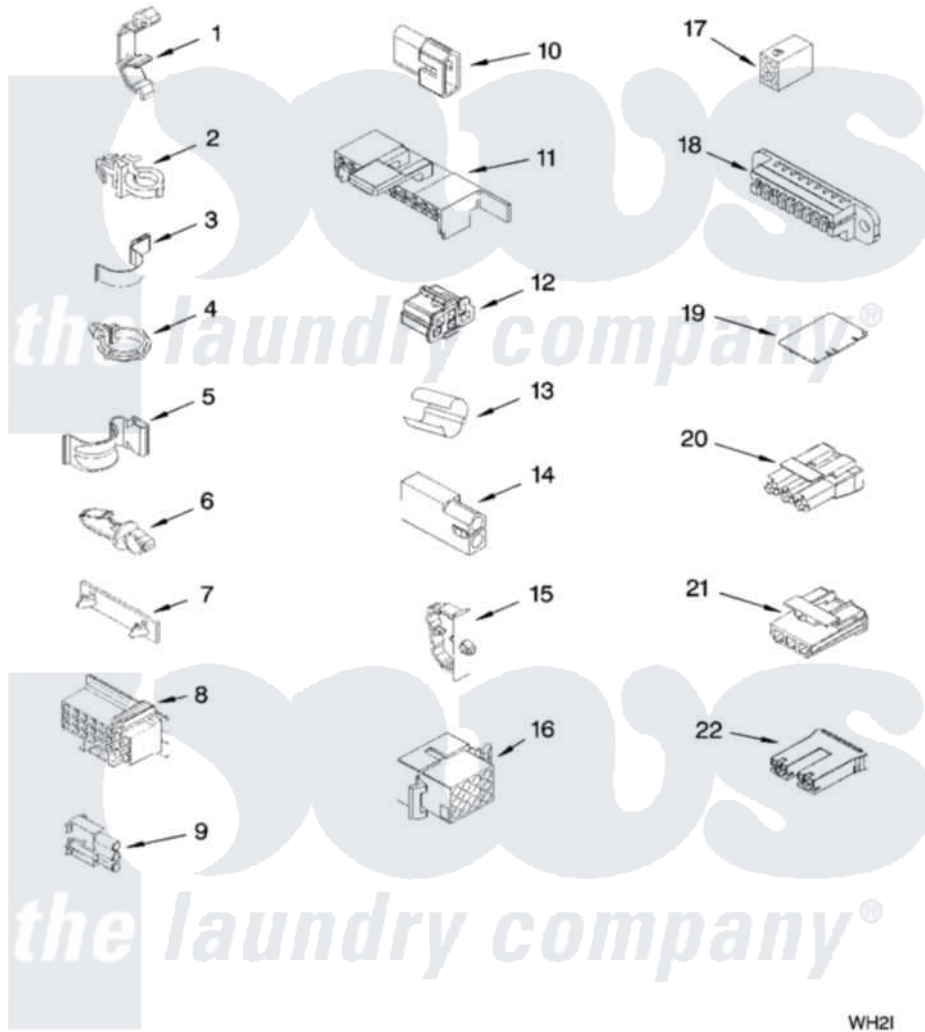

Whirlpool 3RLSQ8533JQ6 06 - WIRING HARNESS PARTS

WIRING HARNESS PARTS

For Model: 3RLSQ8533JQ6
(Designer White)

8181168

9

WH21

Whirlpool [Residential Whirlpool 3RLSQ8533JQ6 Washer Parts](#) Parts Diagram 06 - WIRING HARNESS PARTS
Click on the part number to view part

Item	Original Part Number	Replaced By	Status	Part Description
1	3349557			Retainer, Harness
2	388498		Not Available	Clip, Harness
3	3347812	8528351		Clip
4	3352501	8559320		Restraint, Hose
5	90016			Clip, Pressure Switch Hose
6	3390496	8281256		Clip, Harness
7	389379			Retainer, Side To Feature Panel
8	3948614			Disconnect Block
"	352089			Timer, Block Disconnect
9	62889			Receptacle, Terminal
10	353424			Plug, Terminal
11	62505			Block, Disconnect
12	3347243			Block, Disconnect
13	63523			Harness, Protector
14	717252			Receptacle, Terminal
15	3352944			Clip, Harness

16	3390423	Not Available	Block, Disconnect (12-Way) (Timer) (Use Term. 94613)
17	3347730	Not Available	Receptacle, (6-Way) (Use Term. 94613)
18	3349494		Connector, Etc
19	3407125	3955728	Control, Etc
20	3948617	2172937	Connector
21	3360056		Connector
22	3354925		Block, Connector
"	3354926		Block, Connector