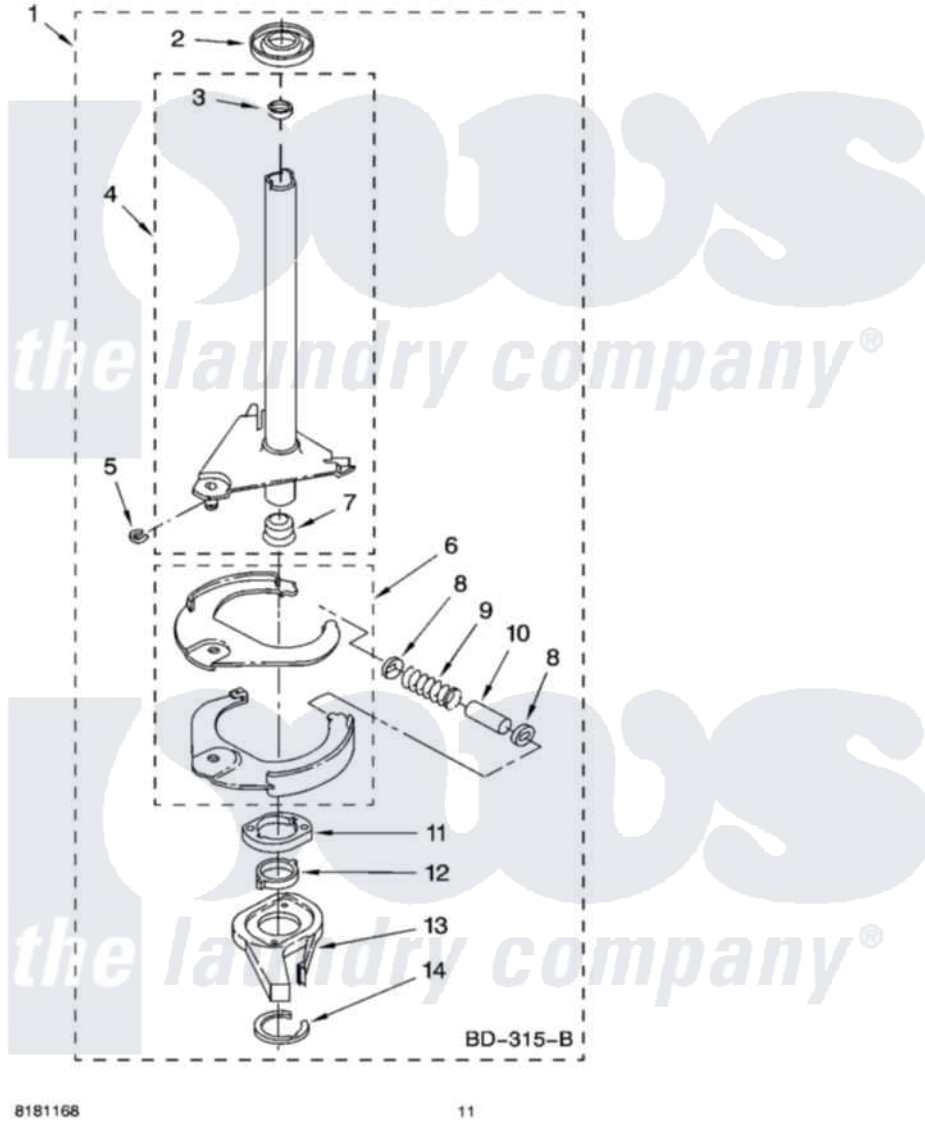

Whirlpool 3RLSQ8533JQ6 07 - BRAKE AND DRIVE TUBE PARTS

BRAKE AND DRIVE TUBE PARTS

For Model: 3RLSQ8533JQ6
(Designer White)

8181168

11

Whirlpool Residential Whirlpool 3RLSQ8533JQ6 Washer Parts Parts Diagram 07 - BRAKE AND DRIVE TUBE PARTS

Click on the part number to view part

Item	Original Part Number	Replaced By	Status	Part Description
1	388952	285792		Basketdrive
2	62658			Ring, Thrust
3	356427			Seal, Spin Pinion
4	64027	64208		Tube-Spin
5	64035	W10083190		Ring, Retaining
6	64232	285438		Shoe-Brake
7	62703	8546462		"T" Bearing, Spin Tube
8	3353956	285658		Sleeve
9	387806		Not Available	Spring, Brake
10	3355360	285658		Sleeve
11	661516	8546461		Cam, Brake Release
12	63022			Sleeve, Cam
13	64194	285790		Lining
14	90368	W10083200		Ring, Retaining
"	BLANK		Not Available	Following Parts Not Illustrated
"	285208			Lubricant