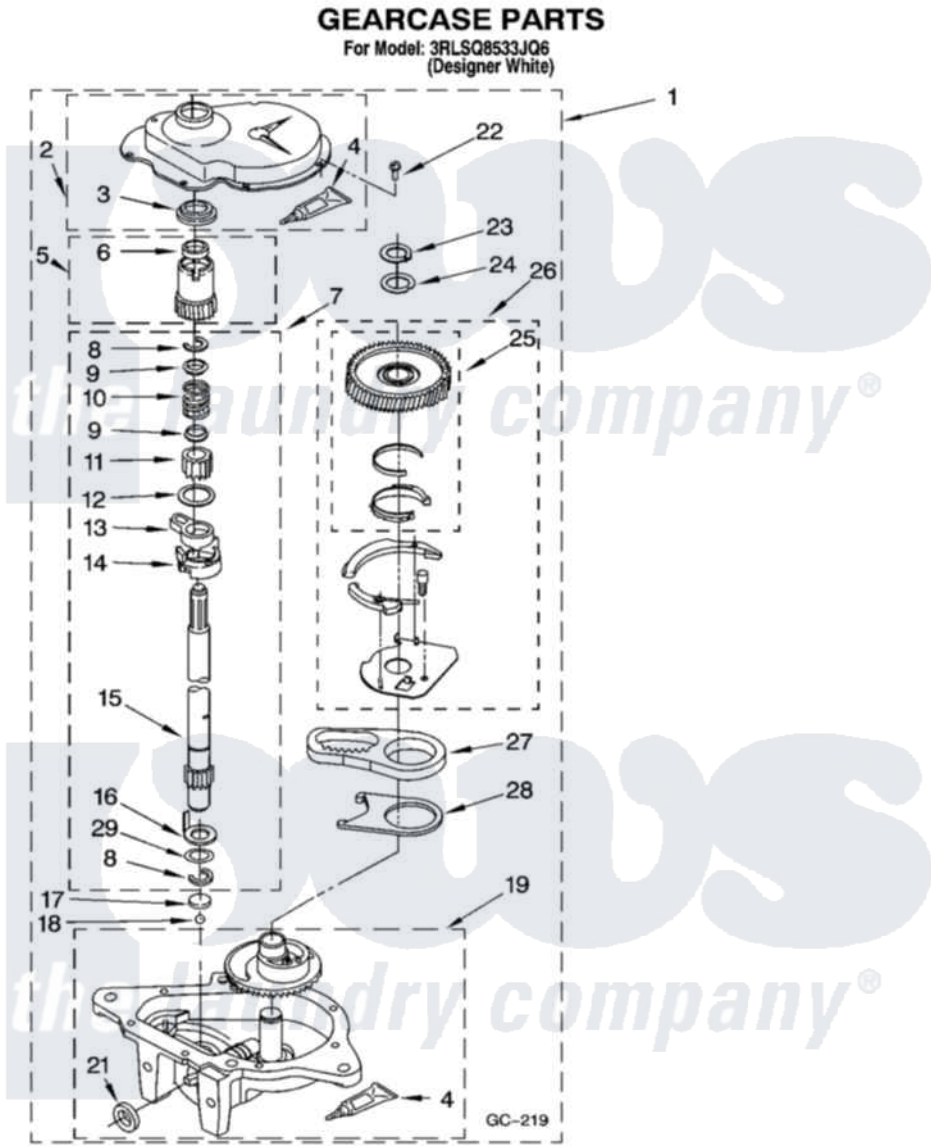

**Whirlpool 3RLSQ8533JQ6 08 - GEARCASE PARTS, OPTIONAL PARTS
(NOT INCLUDED)**

12

8181168

Whirlpool Residential Whirlpool 3RLSQ8533JQ6 Washer Parts Parts Diagram 08 - GEARCASE PARTS, OPTIONAL PARTS (NOT INCLUDED)

Click on the part number to view part

Item	Original Part Number	Replaced By	Status	Part Description
1	3949118	3363395		Gearcase
2	285202			Cover, Gearcase
3	3349985			Seal, Gearcase Cover
4	285195			Sealer Sealer, Gasket
5	63320	285362		Gear and Pinion
6	356427			Seal, Spin Pinion
7	389387			Shaft, Agitator
8	90369		Not Available	Ring, Retaining (2)
9	62677			Retainer, Spring
10	62676			Spring, Agitator
11	63273	285509		Shaft, Agitator
12	62619			Washer, Agitator Gear
13	62580	285206		Cam-Agitator
14	62581	285206		Cam-Agitator
15	285509			Shaft, Agitator

16	62618		Washer, Cam Thrust
17	16018	285205	Bearing
18	85529	285205	Bearing
19	3366851	3363395	Gearcase
21	285352		Seal Kit, Thrust Plug
22	3351614		Screw, Gearcase Cover Mounting
23	3362552	285765	Ring-Retrn
24	285735	285766	Washer Kit, Thrust
25	3348567	W10233584	Gear-Spin
26	285595		Neutral Assembly
27	3349296	8546456	Rack, Connecting
28	62621		Actuator, Shift
29	388815		Washer, Intermediate 1 3976263 Miscellaneous Parts Bag 2 3976300 Washer, Inlet Hose 3 3366913 Clamp, Hose
"	BLANK	Not Available	GC-219
	72017		Paint, Touch-Up
"	350938		Paint, Pressurized Spray B
"	350930		Paint, Pressurized Spray B
"	799344		Paint, Touch-Up)
"	BLANK	Not Available	OIL
"	350572		Oil
"	BLANK	Not Available	LUBRICANT
"	285208		Lubricant
"	BLANK	Not Available	SEALER
"	285195		Sealer Sealer, Gasket
"	BLANK	Not Available	ACCESSORY PARTS
"	367031		Water System Parts
"	280129	280129A	Break-Sphn
"	280130	280130A	Adapter
"	BLANK	Not Available	Adapter Kit
"	280131	40922	Hose
"	BLANK	Not Available	Extension Kit