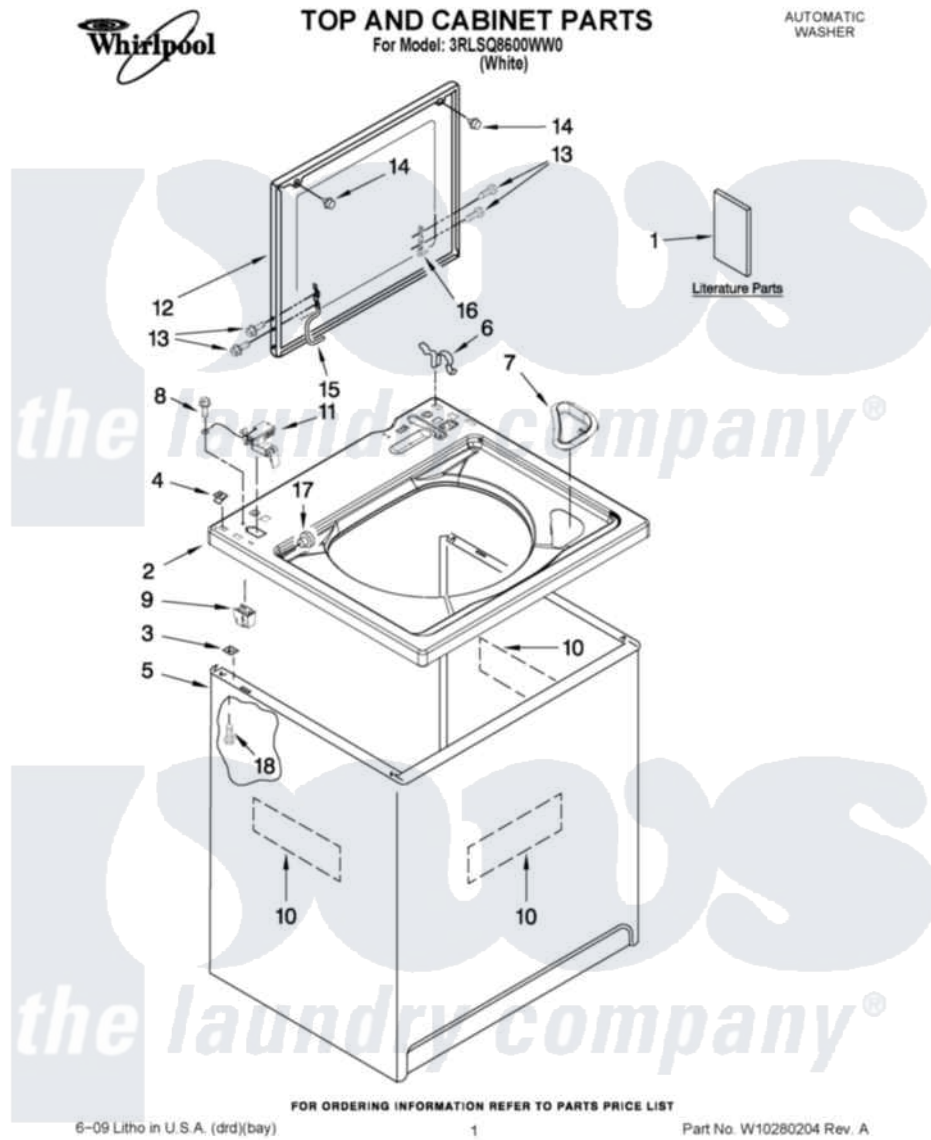

Whirlpool 3RLSQ8600WW0 01 - TOP AND CABINET PARTS

Whirlpool Residential Whirlpool 3RLSQ8600WW0 Washer Parts Parts Diagram 01 - TOP AND CABINET PARTS
Click on the part number to view part

Item	Original Part Number	Replaced By	Status	Part Description
1	W10131577		Not Available	Installation Instructions
"	W10115364		Not Available	USE & CARE GUIDE
"	W10215726		Not Available	Wiring Diagram
"	W10131548		Not Available	Guide, User & Installation (UK)
"	W10096949		Not Available	ENERGY GUIDE
2	W10194570			Top
3	62750			Spacer, Cabinet To Top (4)
4	357213			Nut, Push-In
5	63424			Cabinet
6	62780			Clip, Top And Cabinet And Rear Panel
7	W10192089			Dispenser, Bleach
8	W10080580			Screw, Gearcase Cover Mounting
9	W10180691			Shield, Lid Switch
10	W10177046			Cabinet - Damper, Sound
11	W10237162			Switch, Lid

12	W10171313	W10193861	Lid
13	W10119828		Screw, Lid Hinge Mounting
14	9724509		Bumper, Lid
15	W10225136		Hinge 7 Pad Assembly
16	91770		Hinge, Lid
17	8319539		Bearing, Lid Hinge
18	3390631		Screw, 10-16 X 3/8