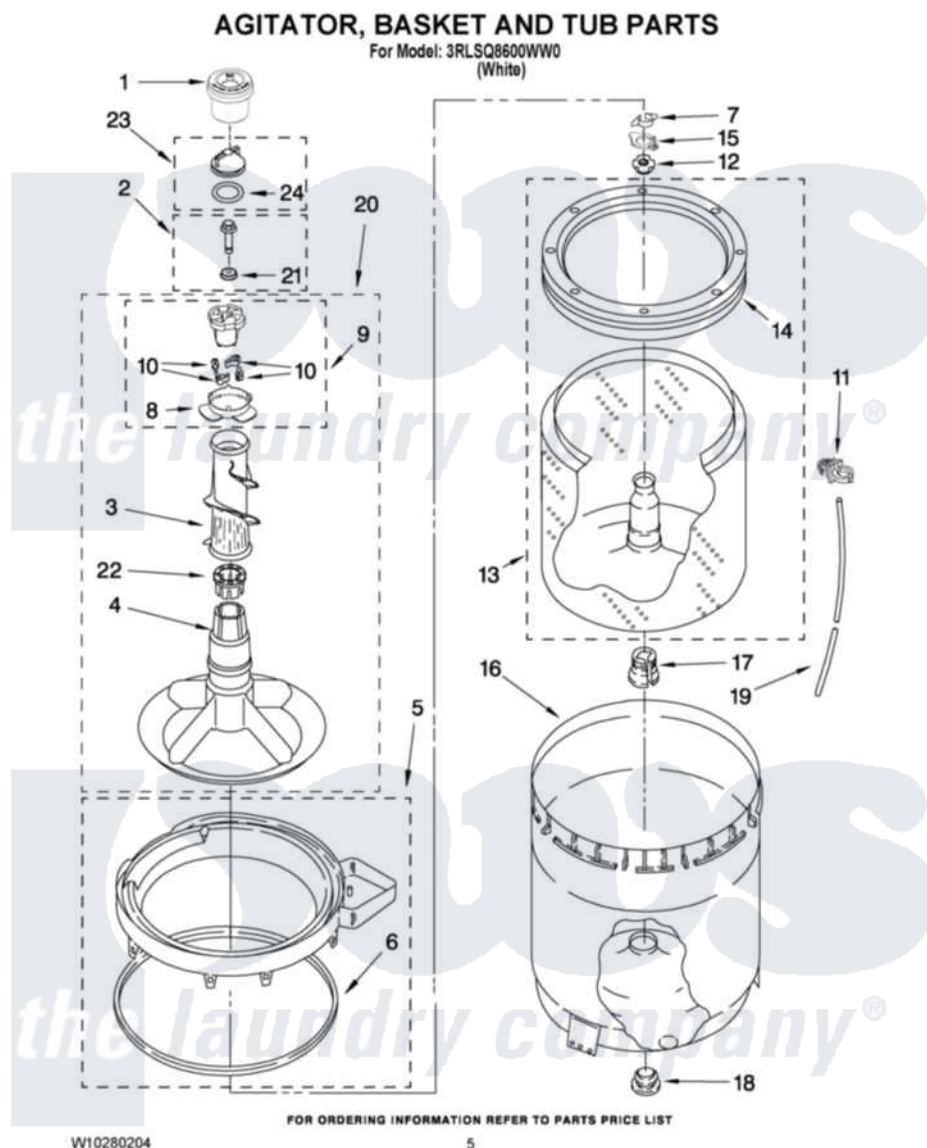

# Whirlpool 3RLSQ8600WW0 03 - AGITATOR, BASKET AND TUB PARTS

Whirlpool [Residential Whirlpool 3RLSQ8600WW0 Washer Parts](#) Parts Diagram 03 - AGITATOR, BASKET AND TUB PARTS

[Click on the part number to view part](#)

Item	Original Part Number	Replaced By	Status	Part Description
1	8575076	<a href="#">8575076A</a>		Dispenser
2	<a href="#">W10003790</a>			Screw And Washer
3	<a href="#">3363003</a>			Mover, Clothes
4	<a href="#">3951632</a>			Agitator
5	8528150	<a href="#">W10445870</a>		Ring-Tub
6	<a href="#">3976308</a>			Gasket, Tub Ring
7	<a href="#">3354845</a>			Clip, Agitator
8	<a href="#">3952374</a>			Bearing, Driven Cam
9	3951682	<a href="#">285809</a>		Cam-Agitator
10	3366877	<a href="#">80040</a>		Dog-Agitator
11	<a href="#">2219077</a>			Clip, Pressure Switch Hose
12	<a href="#">21366</a>			Nut, Spanner
13	8526016	<a href="#">W10389328</a>		Clothes Container, Assembly
14	<a href="#">387240</a>			Ring, Balance
15	<a href="#">8543666</a>			Washer, Agitator
16	W10135425	<a href="#">63849</a>		Strain Relief, Power Cord

17	<a href="#">389140</a>		Tub Block, Basket Drive
18	<a href="#">383727</a>		Gasket, Centerpodt
19	3347780	<a href="#">353244</a>	Hose, Pressure Switch
20	<a href="#">3951744</a>		Agitator Assembly
21	<a href="#">3949550</a>		Washer
22	<a href="#">3951608</a>		Spacer, Thrust
23	3354733	<a href="#">W10074580</a>	Cap, Barrier
24	<a href="#">W10072840</a>		Fabric Softener