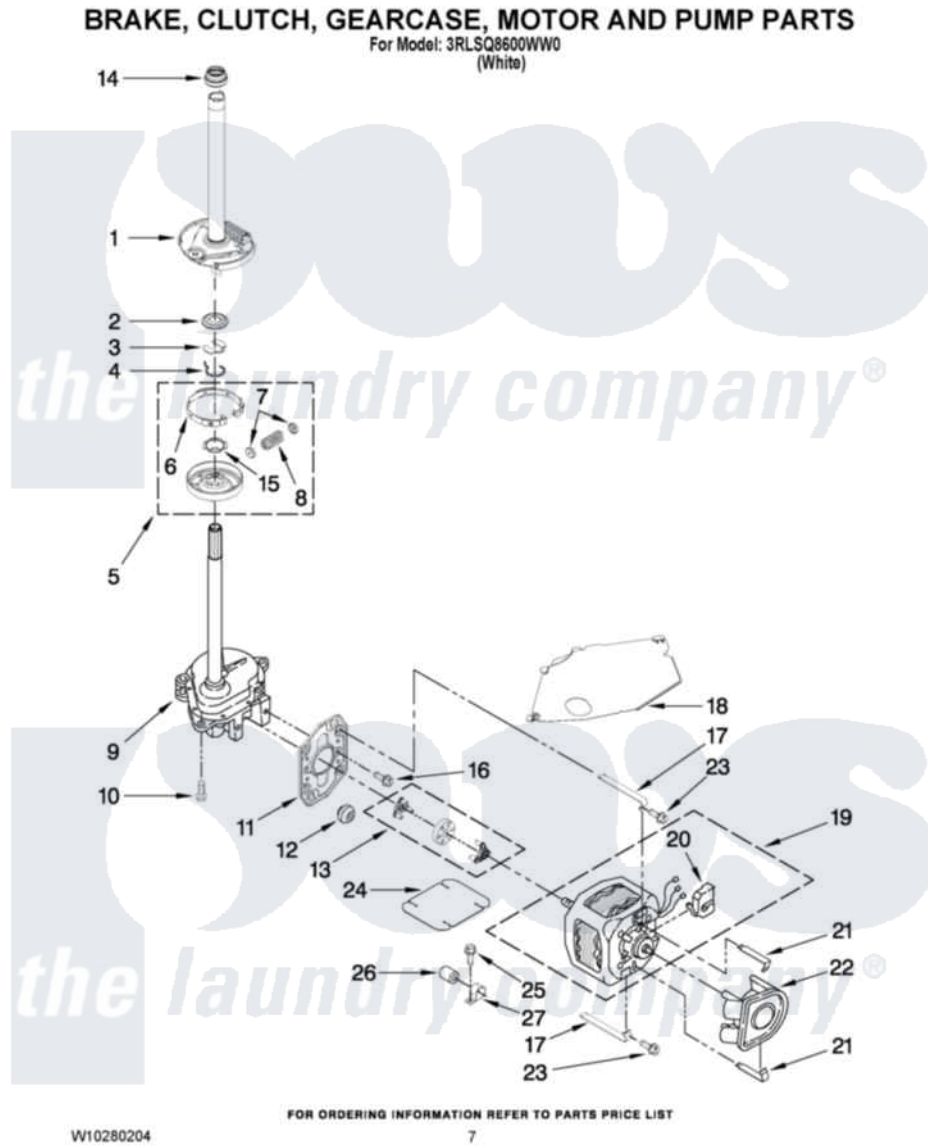

Whirlpool 3RLSQ8600WW0 04 - BRAKE, CLUTCH, GEARCASE, MOTOR AND PUMP PARTS

Whirlpool [Residential Whirlpool 3RLSQ8600WW0 Washer Parts](#) Parts Diagram 04 - BRAKE, CLUTCH, GEARCASE, MOTOR AND PUMP PARTS
Click on the part number to view part

Item	Original Part Number	Replaced By	Status	Part Description
1	W10117003			Brake And Drive Tube
2	63292			Washer, Spin Tube Thrust
3	W10080230			Ring, Spin Tube Support
4	63283	285353		Ring
5	W10116968			Clutch
6	W10118761			Band And Lining, Clutch
7	62646			Cap, Clutch Spring
8	3946792			Spring And Damper Assembly
9	W10116916	W10140308		Gearcase
10	W10080600	W10080610		Screw
11	62611			Plate, Motor Mount To Gearcase
12	62691			Grommet, Motor
13	3364003	285753A		Coupling
14	8577374			Seal, Centerpost

15	3355454		Clip, Main Drive
16	W10080610		Screw
17	W10086010		Retainer, Motor
18	3362089		Shield, Tub To Motor
19	3950297		Motor, Main Drive
20	8529896		Switch, Main Drive Motor
21	8546127		Retainer, Pump
22	3363394		Pump
23	W10080650	273556	Screw, 10-16 X 5/8
24	8316060		Shield, Tub To Motor
25	W10080260		Screw, 10-16 X 5/16
26	8572719	482156	Capacitor
27	W10083210		Clamp, Capacitor