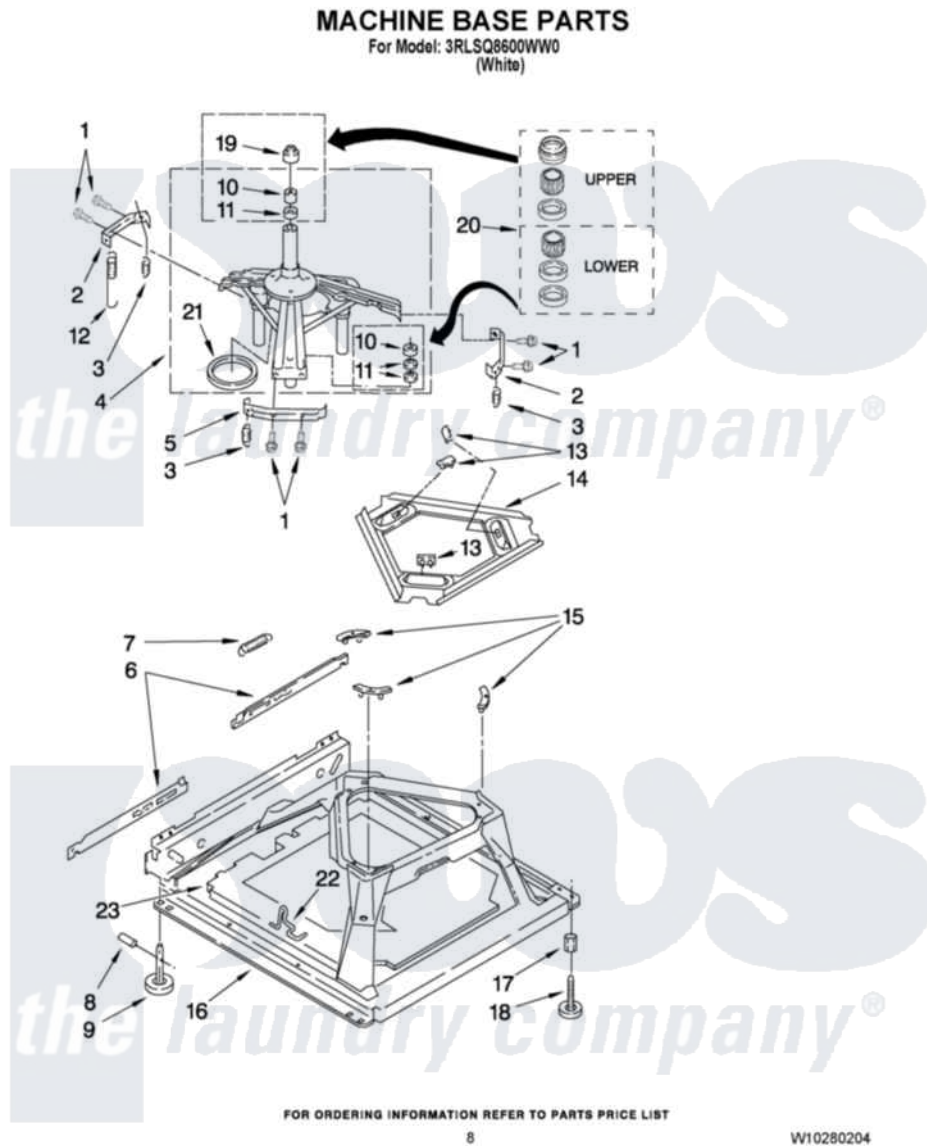

# Whirlpool 3RLSQ8600WW0 05 - MACHINE BASE PARTS

Whirlpool [Residential Whirlpool 3RLSQ8600WW0 Washer Parts](#) Parts Diagram 05 - MACHINE BASE PARTS  
Click on the part number to view part

Item	Original Part Number	Replaced By	Status	Part Description
1	<a href="#">W10080750</a>			Screw, Bracket Mounting
2	<a href="#">64067</a>			Bracket, Spring Outer
3	<a href="#">63907</a>			Spring, Suspension
4	<a href="#">W10117005</a>			Support And Brake, Tub
5	<a href="#">64065</a>			Bracket, Spring Outer
6	<a href="#">63466</a>			Link, Leveling Mechanism
7	62597	<a href="#">8316845</a>		Spring
8	<a href="#">W10080920</a>			Pin, Knurled
9	W10083250	<a href="#">W10133065</a>		Feet-Leveling
10	<a href="#">8546455</a>			Bearing, Centerpost
11	357409	<a href="#">359449</a>		Seal, Agitator Shaft
12	<a href="#">W10250667</a>			Spring, Counterweight
13	62568	<a href="#">285219</a>		Pad
14	<a href="#">3946509</a>			Plate, Suspension
15	3363660	<a href="#">285744</a>		Pad
16	<a href="#">W10116943</a>			Base Assembly

17	<a href="#">W10080250</a>	Nut, Lock
18	<a href="#">W10080910</a>	Foot, Front
19	<a href="#">8577376</a>	Seal, Centerpost
20	<a href="#">285203</a>	Centerpost Bearing Kit
21	<a href="#">63134</a>	Ring, Sound Deadening
22	<a href="#">W10145155</a>	Retainer, Suspension Spring
23	<a href="#">8544816</a>	Absorber, Sound