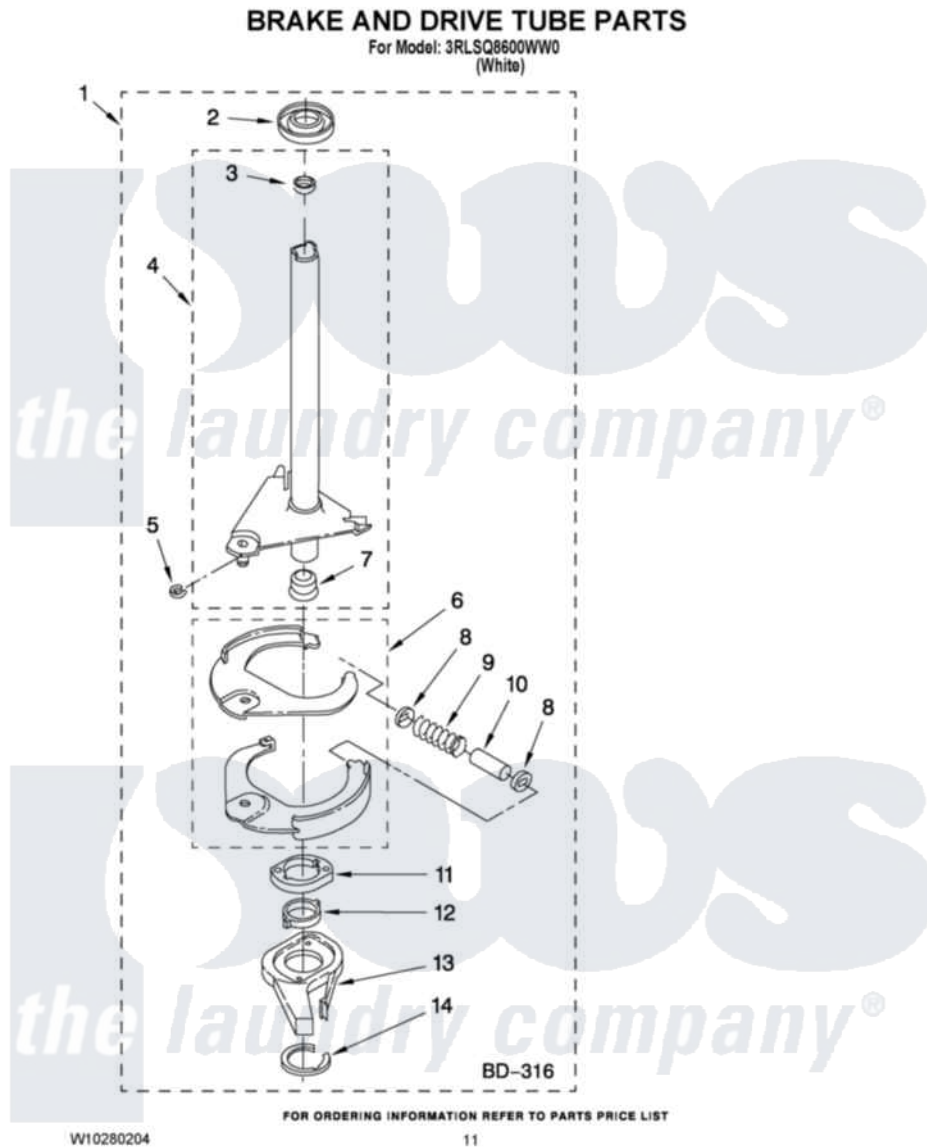

Whirlpool 3RLSQ8600WW0 07 - BRAKE AND DRIVE TUBE PARTS

Whirlpool [Residential Whirlpool 3RLSQ8600WW0 Washer Parts](#) Parts Diagram 07 - BRAKE AND DRIVE TUBE PARTS

[Click on the part number to view part](#)

Item	Original Part Number	Replaced By	Status	Part Description
1	W10117003			Brake And Drive Tube
2	62658			Ring, Thrust
3	356427			Seal, Spin Pinion
4	W10117001			Tube, Basket Drive
5	W10083190			Ring, Retaining
6	W10116995	285438		Shoe-Brake
7	8546462			"T" Bearing, Spin Tube
8	3353956	285658		Sleeve
9	387806		Not Available	Spring, Brake
10	3355360	285658		Sleeve
11	8546461			Cam, Brake Release
12	63022			Sleeve, Cam
13	64194	285790		Lining
14	W10083200			Ring, Retaining
NI	285208			Lubricant