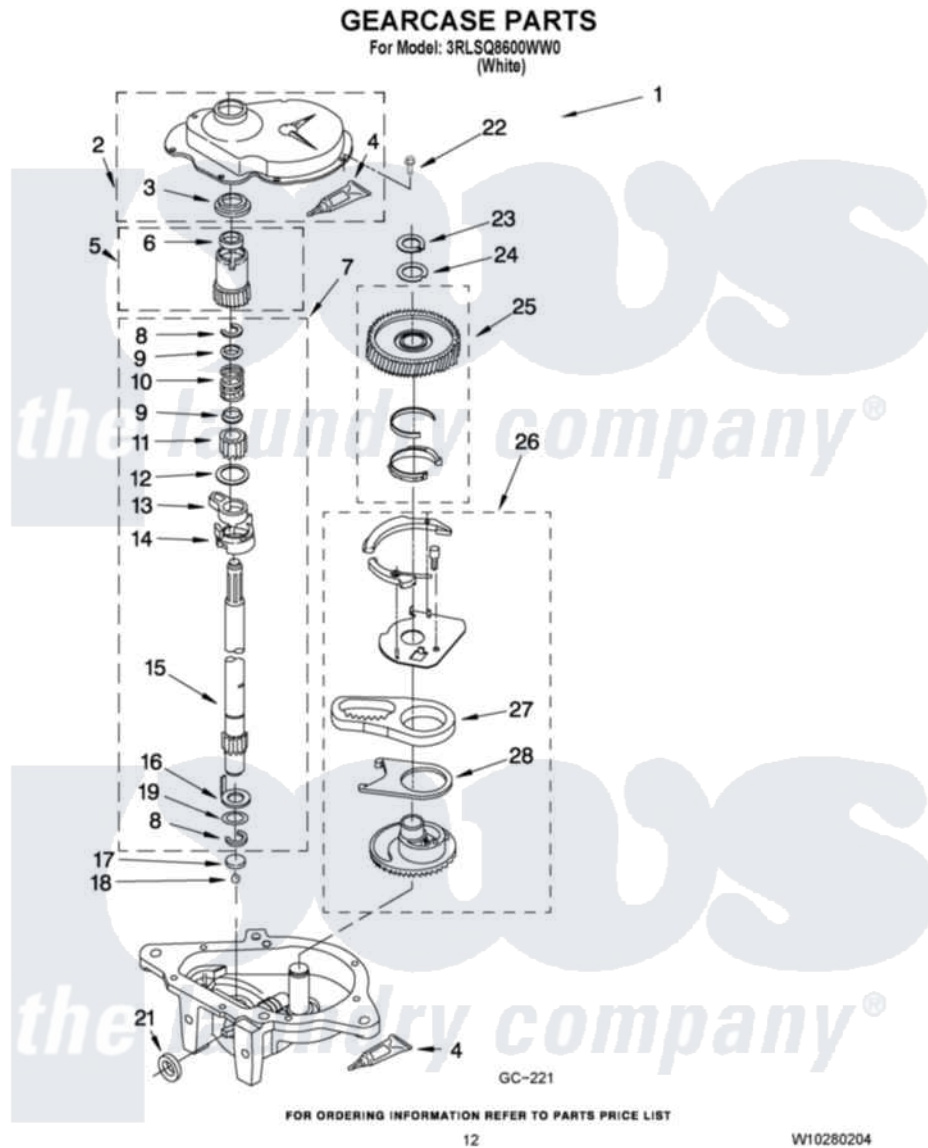

Whirlpool 3RLSQ8600WW0 08 - GEARCASE PARTS

Whirlpool [Residential Whirlpool 3RLSQ8600WW0 Washer Parts](#) Parts Diagram 08 - GEARCASE PARTS
Click on the part number to view part

Item	Original Part Number	Replaced By	Status	Part Description
1	W10116916	W10140308		Gearcase
2	285202			Cover, Gearcase
3	3349985			Seal, Gearcase Cover
4	285195			Sealer Sealer, Gasket
5	63320	285362		Gear and Pinion
6	356427			Seal, Spin Pinion
7	W10116913			Shaft, Agitator
8	90369		Not Available	Ring, Retaining (2)
9	62677			Retainer, Spring
10	62676			Spring, Agitator
11	W10110245	285509		Shaft, Agitator
12	W10080940			Washer, Agitate Gear
13	62580	285206		Cam-Agitator
14	3976349	285206		Cam-Agitator
15	389231			Shaft, Agitator
16	62618			Washer, Cam Thrust

17	16018	285205	Bearing
18	85529	285205	Bearing
19	W10080950		Washer, Intermediate
21	285352		Seal Kit, Thrust Plug
22	W10080580		Screw, Gearcase Cover Mounting
23	3946619	285765	Ring-Retr
24	285766		Washer Kit, Thrust
25	63400	W10233584	Gear-Spin
26	3948434	Not Available	Neutral Assembly
27	8546456		Rack, Connecting
28	62621		Actuator, Shift