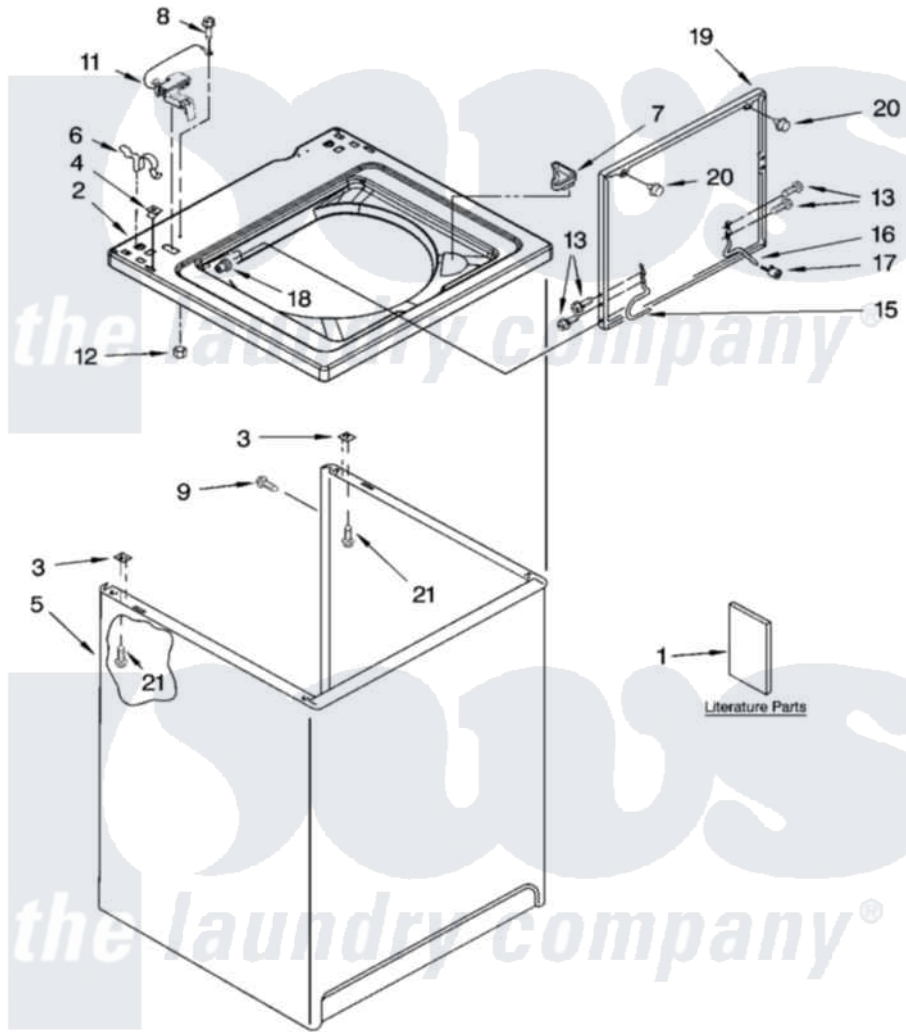

# Whirlpool 3SLSR6233MQ2 01 - TOP AND CABINET PARTS

## TOP AND CABINET PARTS

For Model: 3SLSR6233MQ2  
(Designer White)

AUTOMATIC  
WASHER

12-05 Litho in U.S.A. (drd)

1

Part No. 8181046

Whirlpool [Residential Whirlpool 3SLSR6233MQ2 Washer Parts](#) Parts Diagram 01 - TOP AND CABINET PARTS

[Click on the part number to view part](#)

Item	Original Part Number	Replaced By	Status	Part Description
1	8539794		Not Available	Installation Instructions
"	8558482		Not Available	Feature Sheet
"	8539790		Not Available	Use & Care Guide
"	8546182		Not Available	Wiring Diagram
2	<a href="#">8318064</a>			Top
3	62750			Spacer, Cabinet To Top (4)
4	<a href="#">357213</a>			Nut, Push-In
5	<a href="#">63424</a>			Cabinet
6	<a href="#">62780</a>			Clip, Top And Cabinet And Rear Panel
7	<a href="#">3362952</a>			Dispenser, Bleach
8	<a href="#">3351614</a>			Screw, Gearcase Cover Mounting
9	3357011	<a href="#">308685</a>		Side Trim )
11	<a href="#">8318084</a>			Switch, Lid
12	8533959	<a href="#">680762</a>		Nut
13	3351355	<a href="#">W10119828</a>		Screw, Lid Hinge Mounting

15	<a href="#">8318088</a>	Hinge, Lid
16	<a href="#">54583</a>	Hinge, Lid
17	<a href="#">19119</a>	Bumper, Lid Hinge
18	<a href="#">21258</a>	Bearing, Lid Hinge
19	8541743	<a href="#">3957510</a> Lid
20	<a href="#">9724509</a>	Bumper, Lid
21	<a href="#">3390631</a>	Screw, 10-16 X 3/8