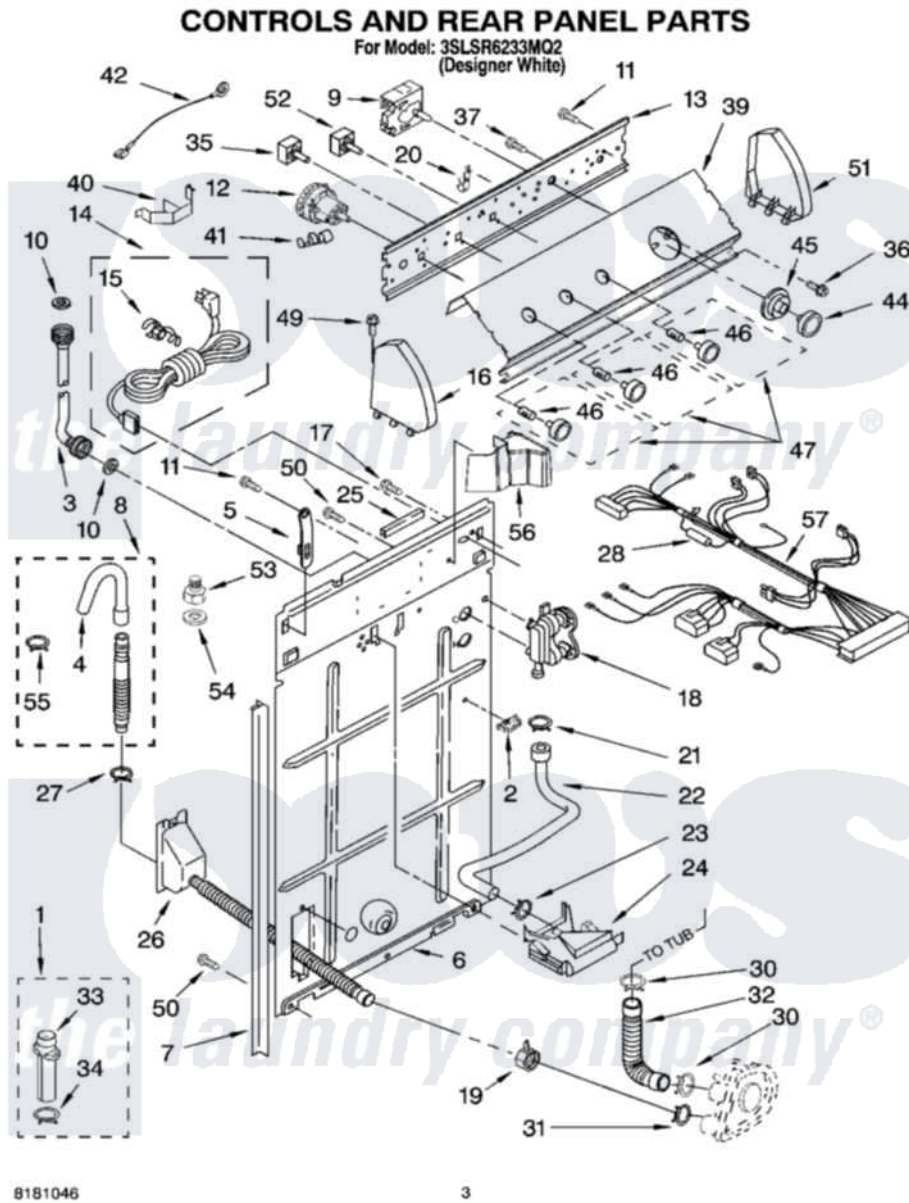

Whirlpool 3SLSR6233MQ2 02 - CONTROLS AND REAR PANEL PARTS

Whirlpool [Residential Whirlpool 3SLSR6233MQ2 Washer Parts](#) Parts Diagram 02 - CONTROLS AND REAR PANEL PARTS

[Click on the part number to view part](#)

Item	Original Part Number	Replaced By	Status	Part Description
1	285750		Not Available	(Kit-Adapter) (Includes. Item) (20. And 27.)
2	3352944			Clip, Harness
3	3949382			Hose, Water Inlet
"	3949383			Hose, Water Inlet
4	3357027			Nozzle, Hose Drain
5	8568314			Strap, Console
6	8318405			Panel, Rear
7	62747			Pad, Rear Panel
8	3951609	285664		Hose
"	661577	285666		Hose
"	3357090	285702		Hose
9	3950560			Timer, Control
10	3976300	16123		Washer Inlet-Hose Miscellaneous Parts Must be Ordered Separately.
11	00767			Screw, 8A X 3/8 HeX Washer