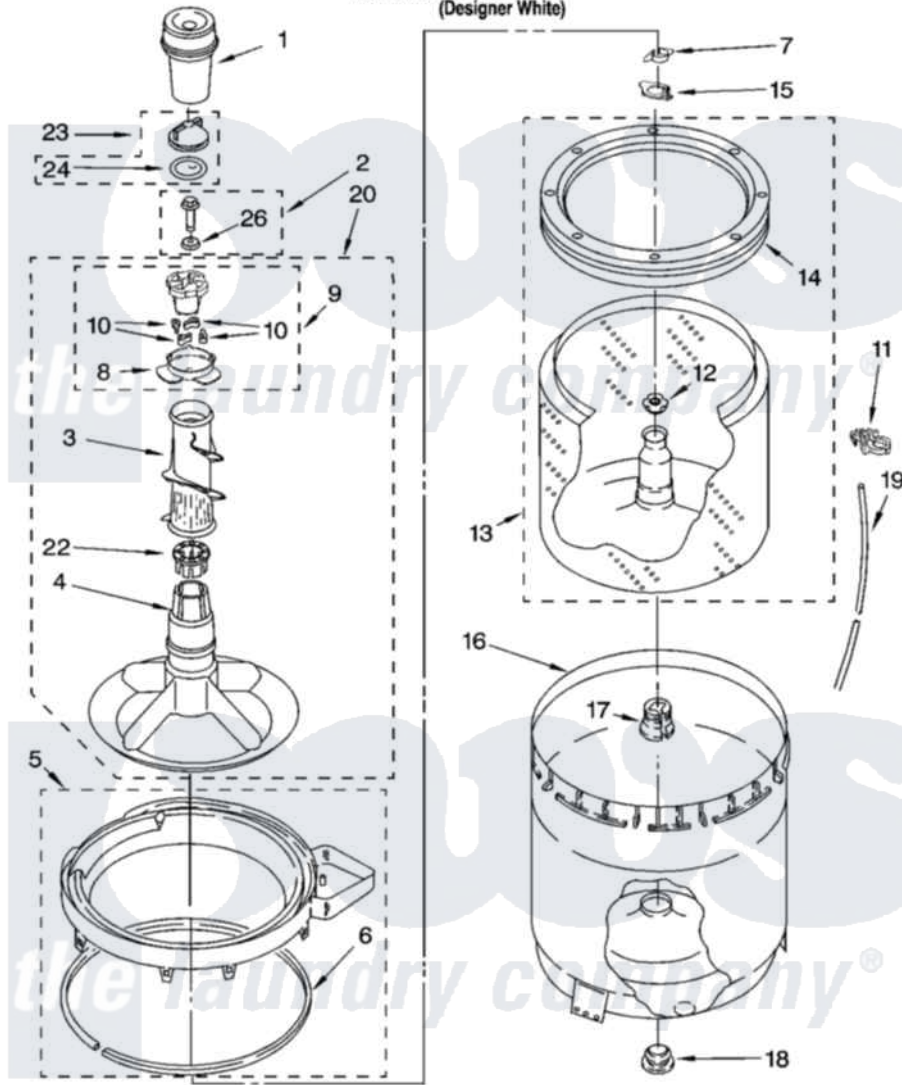

# Whirlpool 3SLSR6233MQ2 03 - AGITATOR, BASKET AND TUB PARTS

## AGITATOR, BASKET AND TUB PARTS

For Model: 3SLSR6233MQ2  
(Designer White)

8181046

5

Whirlpool Residential Whirlpool 3SLSR6233MQ2 Washer Parts Parts Diagram 03 - AGITATOR, BASKET AND TUB PARTS

[Click on the part number to view part](#)

Item	Original Part Number	Replaced By	Status	Part Description
1	<a href="#">63580</a>			Dispenser, Fabric Softener
2	<a href="#">358237</a>			Screw And Washer
3	<a href="#">3363003</a>			Mover, Clothes
4	<a href="#">3347288</a>			Agitator
5	8528150	<a href="#">W10445870</a>		Ring-Tub
6	<a href="#">3976308</a>			Gasket, Tub Ring
7	<a href="#">3354845</a>			Clip, Agitator
8	<a href="#">3363661</a>			Bearing, Driven Cam
9	3363663	<a href="#">285811</a>		Cam-Agitator
10	3366877	<a href="#">80040</a>		Dog-Agitator
11	<a href="#">2219077</a>			Clip, Pressure Switch Hose
12	<a href="#">21366</a>			Nut, Spanner
13	8526016	<a href="#">W10389328</a>		Clothes Container, Assembly
14	8519788	<a href="#">387240</a>		Ring, Balance
15	<a href="#">8543666</a>			Washer, Agitator
16	<a href="#">63849</a>			Strain Relief, Power Cord

17	<a href="#">389140</a>		Tub Block, Basket Drive
18	<a href="#">383727</a>		Gasket, Centerpodt
19	3347780	<a href="#">353244</a>	Hose, Pressure Switch
20	<a href="#">3946501</a>		Agitator, Assembly
22	3350389	<a href="#">285587</a>	Washer
23	3354733	<a href="#">W10074580</a>	Cap, Barrier
24	3348855	<a href="#">W10072840</a>	Fabric Softener
26	<a href="#">3949550</a>		Washer