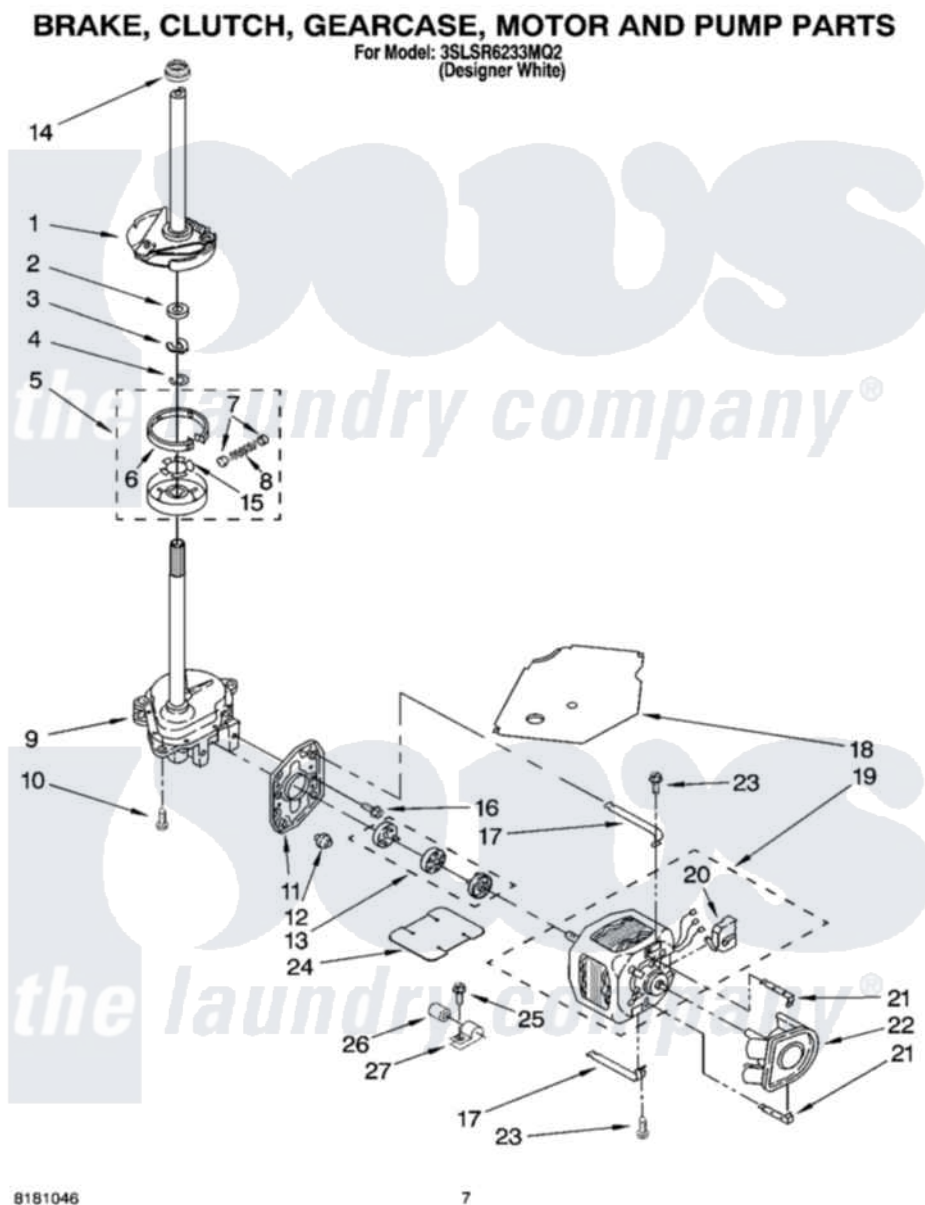

Whirlpool 3SLSR6233MQ2 04 - BRAKE, CLUTCH, GEARCASE, MOTOR AND PUMP PARTS

Whirlpool [Residential Whirlpool 3SLSR6233MQ2 Washer Parts](#) Parts Diagram 04 - BRAKE, CLUTCH, GEARCASE, MOTOR AND PUMP PARTS
Click on the part number to view part

Item	Original Part Number	Replaced By	Status	Part Description
1	388952	285792		Basketdrive
2	63292			Washer, Spin Tube Thrust
3	62697	W10080230		Ring, Spin Tube Support
4	63283	285353		Ring
5	3951311	285785		Clutch
6	3951308	285790		Lining
7	62646			Cap, Clutch Spring
8	3946792			Spring And Damper Assembly
9	3949118	3363395		Gearcase
10	3357334	3400516		Screw Anti-Rattle
11	62611			Plate, Motor Mount To Gearcase
12	62691			Grommet, Motor
13	285753	285753A		Coupling
14	8577374			Seal, Centerpost

15	3355454		Clip, Main Drive
16	3400516		Screw Anti-Rattle
17	3349637	W10086010	Retainer, Motor
18	3362089		Shield, Tub To Motor
19	3950297		Motor, Main Drive
20	8529896		Switch, Main Drive Motor
21	8546127		Retainer, Pump
22	3363394		Pump
23	3387485	273556	Screw, 10-16 X 5/8
24	8316060		Shield, Tub To Motor
25	62863	3390631	Screw, 10-16 X 3/8
26	8572719	482156	Capacitor
27	3949496		Clamp, Capacitor