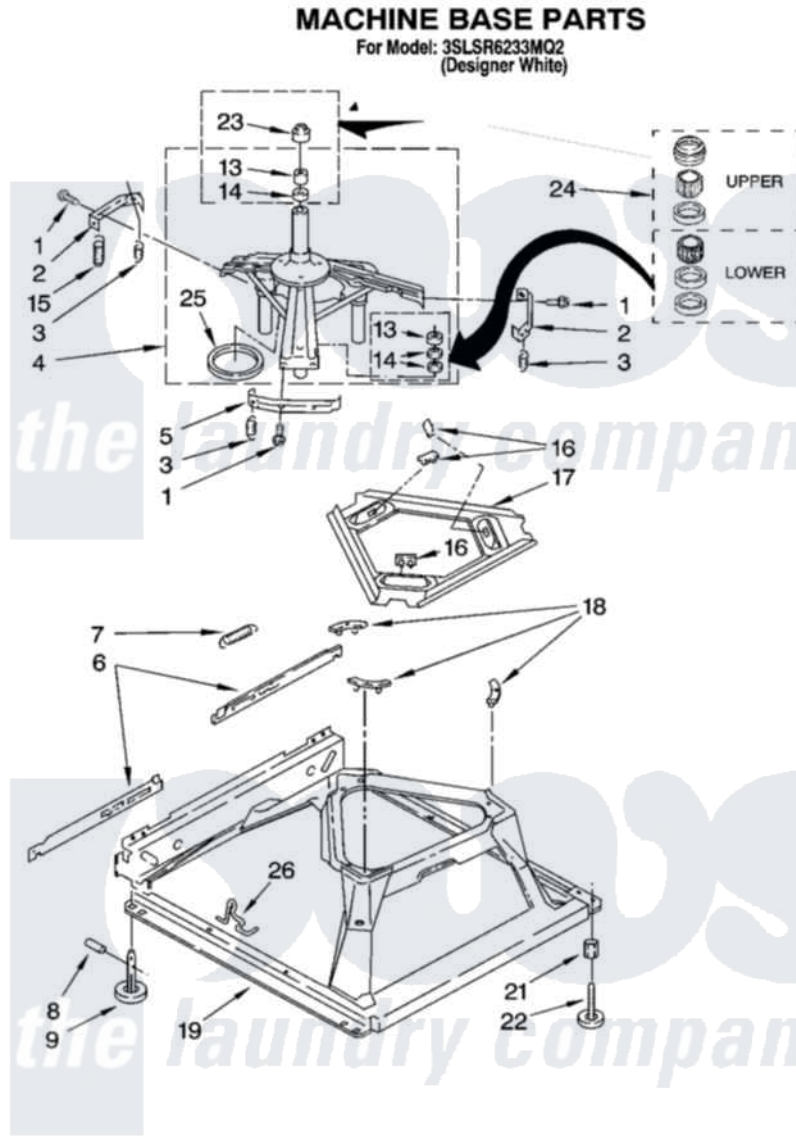

Whirlpool 3SLSR6233MQ2 05 - MACHINE BASE PARTS

8

8181046

Whirlpool [Residential Whirlpool 3SLSR6233MQ2 Washer Parts](#) Parts Diagram 05 - MACHINE BASE PARTS
Click on the part number to view part

Item	Original Part Number	Replaced By	Status	Part Description
1	3400076			Screw, Bracket Mounting
2	64067			Bracket, Spring Outer
3	63907			Spring, Suspension
4	8575214	280184		Support
5	64065			Bracket, Spring Outer
6	63466			Link, Leveling Mechanism
7	62597	8316845		Spring
8	62837			Pin, Knurled
9	62596	285244		Feet-Leveling
13	8546455			Bearing, Centerpost
14	357409	359449		Seal, Agitator Shaft
15	388492	W10250667		Spring, Counterweight
16	62568	285219		Pad
17	3946509			Plate, Suspension
18	3363660	285744		Pad
19	3946512	285771		Base

21	3359452		Nut, Lock
22	389102	W10001130	Foot, Leveling
23	8577376		Seal, Centerpost
24	285203		Centerpost Bearing Kit
25	63134		Ring, Sound Deadening
26	63806	W10145155	Retainer, Suspension Spring