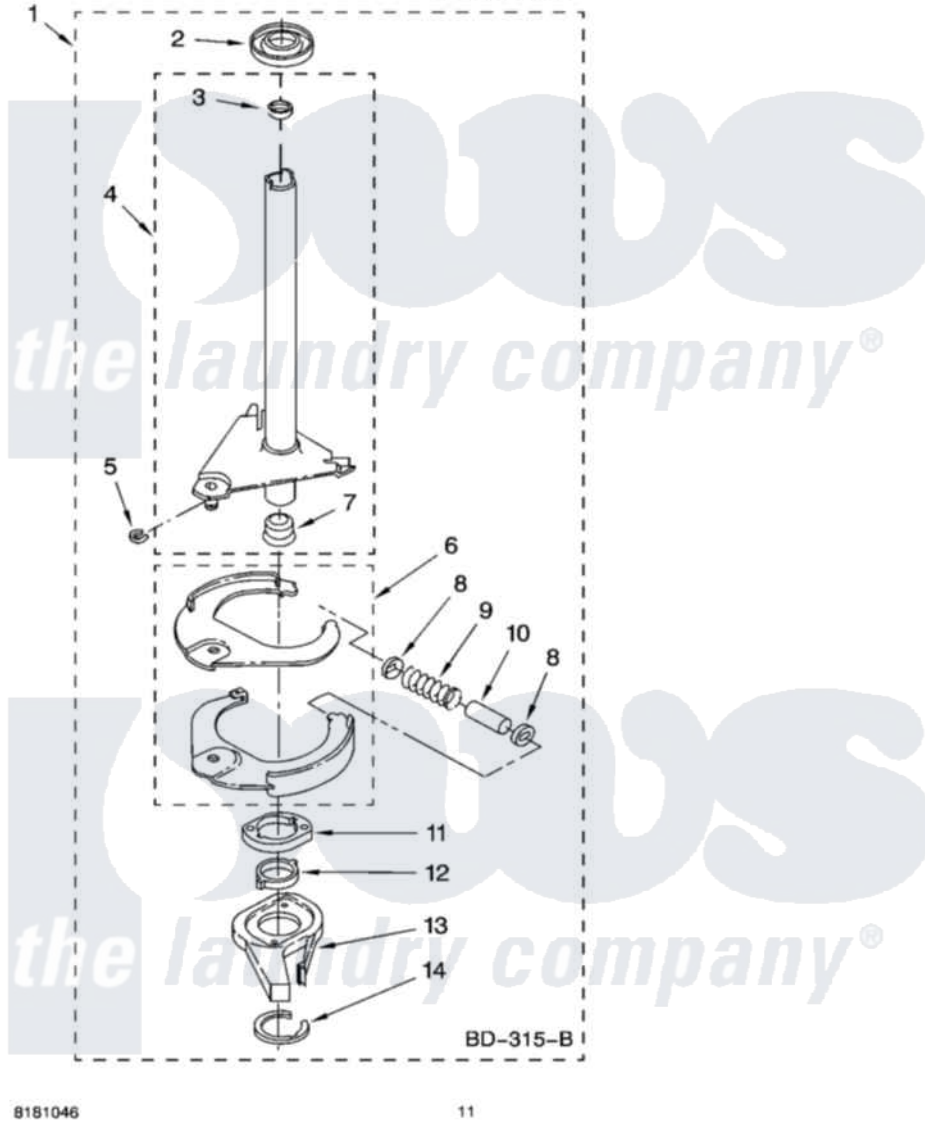

Whirlpool 3SLSR6233MQ2 07 - BRAKE AND DRIVE TUBE PARTS

BRAKE AND DRIVE TUBE PARTS

For Model: 3SLSR6233MQ2
(Designer White)

8181046

11

Whirlpool Residential Whirlpool 3SLSR6233MQ2 Washer Parts Parts Diagram 07 - BRAKE AND DRIVE TUBE PARTS
Click on the part number to view part

Item	Original Part Number	Replaced By	Status	Part Description
1	388952	285792		Basketdrive
2	62658			Ring, Thrust
3	356427			Seal, Spin Pinion
4	64027	64208		Tube-Spin
5	64035	W10083190		Ring, Retaining
6	64232	285438		Shoe-Brake
7	62703	8546462		"T" Bearing, Spin Tube
8	3353956	285658		Sleeve
9	387806		Not Available	Spring, Brake
10	3355360	285658		Sleeve
11	661516	8546461		Cam, Brake Release
12	63022			Sleeve, Cam
13	64194	285790		Lining
14	90368	W10083200		Ring, Retaining
"	N/A		Not Available	FOLLOWING PARTS NOT ILLUSTRATED
"	285208			Lubricant