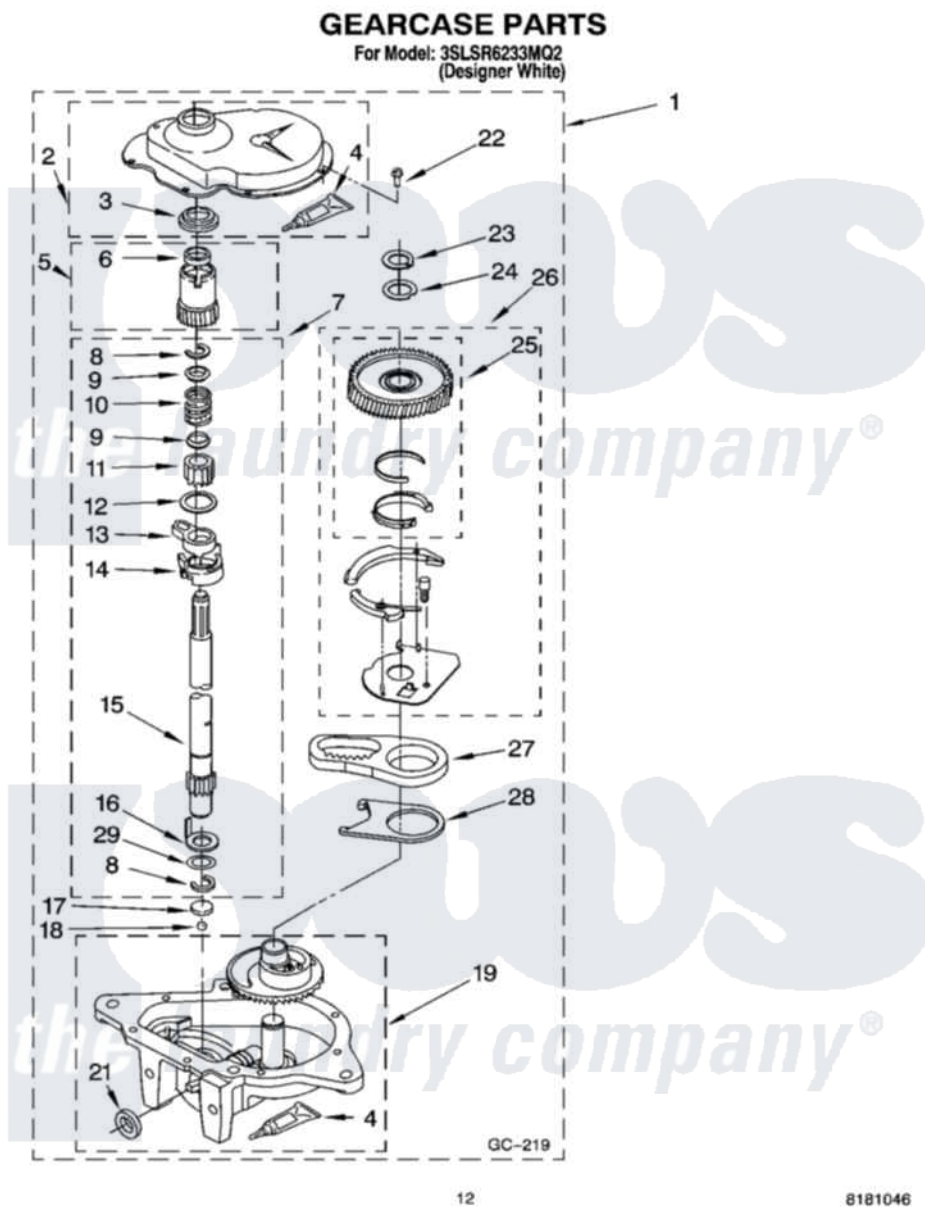

Whirlpool 3SLSR6233MQ2 08 - GEARCASE PARTS

12

8181046

Whirlpool [Residential Whirlpool 3SLSR6233MQ2 Washer Parts](#) Parts Diagram 08 - GEARCASE PARTS
Click on the part number to view part

Item	Original Part Number	Replaced By	Status	Part Description
1	3949118	3363395		Gearcase
2	285202			Cover, Gearcase
3	3349985			Seal, Gearcase Cover
4	285195			Sealer Sealer, Gasket
5	63320	285362		Gear and Pinion
6	356427			Seal, Spin Pinion
7	389387			Shaft, Agitator
8	90369		Not Available	Ring, Retaining (2)
9	62677			Retainer, Spring
10	62676			Spring, Agitator
11	63273	285509		Shaft, Agitator
12	62619			Washer, Agitator Gear
13	62580	285206		Cam-Agitator
14	62581	285206		Cam-Agitator
15	285509			Shaft, Agitator
16	62618			Washer, Cam Thrust

17	16018	285205	Bearing
18	85529	285205	Bearing
19	3366851	3363395	Gearcase
21	285352		Seal Kit, Thrust Plug
22	3351614		Screw, Gearcase Cover Mounting
23	3362552	285765	Ring-Retr
24	285735	285766	Washer Kit, Thrust
25	3348567	W102333584	Gear-Spin
26	285595		Neutral Assembly
27	3349296	8546456	Rack, Connecting
28	62621		Actuator, Shift
29	388815		Washer, Intermediate 1 3976263 Miscellaneous Parts Bag 2 3976300 Washer, Inlet Hose 3 3366913 Clamp, Hose
"	BLANK	Not Available	GC-219