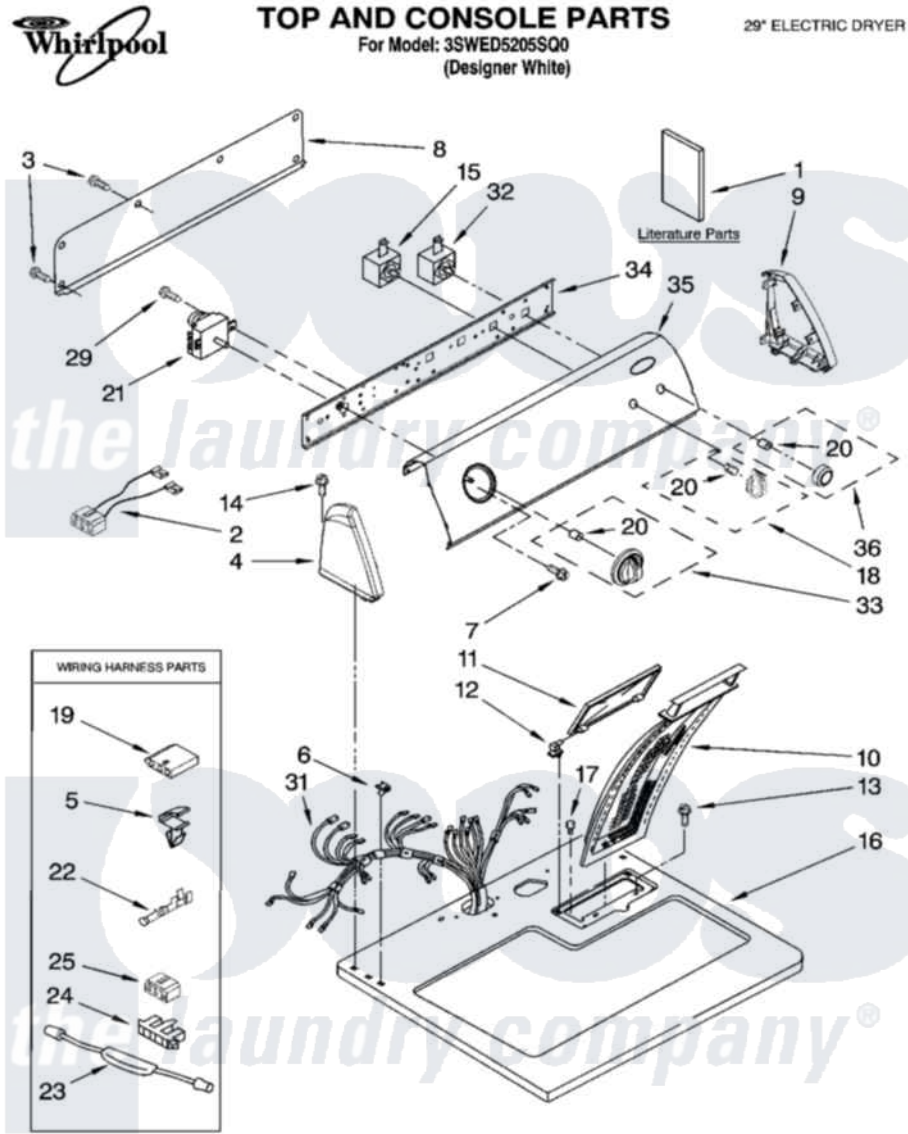

Whirlpool 3SWED5205SQ0 01 - TOP AND CONSOLE PARTS

10-06 Litho in U.S.A. (ebk)

1

Part No. W10114539

Whirlpool [Residential Whirlpool 3SWED5205SQ0 Dryer Parts](#) Parts Diagram 01 - TOP AND CONSOLE PARTS
 Click on the part number to view part

Item	Original Part Number	Replaced By	Status	Part Description
1	W10110520		Not Available	Use & Care Guide
"	3397626		Not Available	Installation Instructions (Spanish)
"	3397627		Not Available	Installation Instructions (English)
"	8533212		Not Available	Wiring Diagram
"	BLANK		Not Available	Following May Be Purchased DO-IT-YOURSELF REPAIR MANUALS
"	677818		Not Available	Manual, Do-It- Yourself Repair (Dryer)
2	3976565			Wire Jumper Assembly
3	693995			Screw, Hex Head
4	8271369	279962		Endcap
5	3394427			Clip-Harness
6	357213			Nut, Push-In
7	8533951	3400859		Screw, Grounding
8	8274261			Do-It-Yourself Repair Manuals

9	8271363	279962	Endcap
10	349639		HAndle And Lint Screen Assembly
11	8283378		Cover, Lint Screen
12	3978605	W10044470	Hinge, RH
"	3978606		Hinge, Lint Lid
13	688983	487240	Screw, For Mtg. Service Capacitor
14	388326		Screw, 8-18 X 1.25
15	3399638		Switch, Temperature
16	8271390	8521918	Top
17	297535	17258	Bumper
18	8565944		Knob, Control
19	3936144		Do-It-Yourself Repair Manuals
20	8536939		Clip, Knob
21	3396215		Timer 60 Hz
22	94614		Terminal
23	3406626	279872	Resistor
24	3397269		Connector, Timer
25	3347243		Block, Disconnect
29	8533971	90767	Screw, 8A X 3/8 HeX Washer Head Tapping
31	8529856		Harness, Wiring
32	3395382		Switch, Push-To-Start
33	8566061		Timer Knob Assembly
34	8544895		Bracket, Control
35	W10095990		Panel, Control
36	8566065		Knob, Push-To-Start