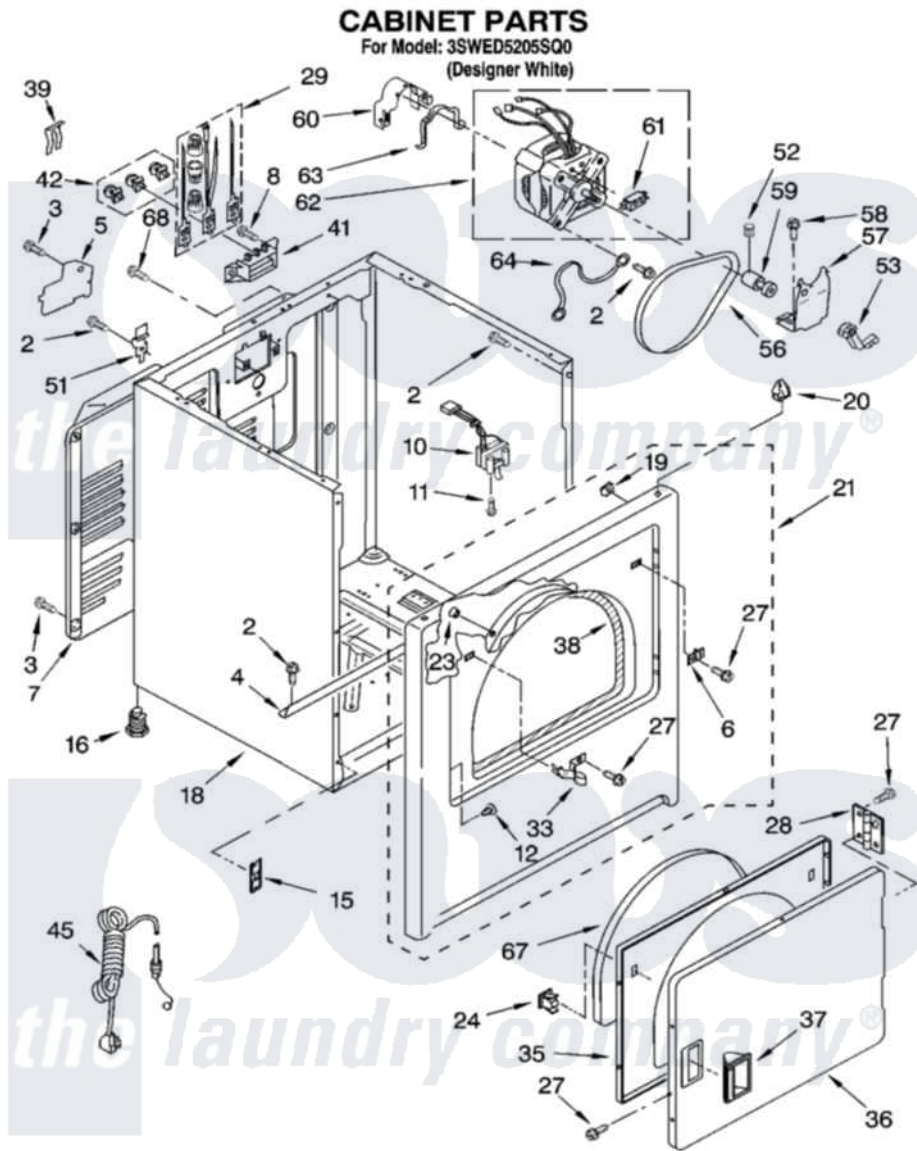

Whirlpool 3SWED5205SQ0 02 - CABINET PARTS

W10114539

3

Whirlpool [Residential Whirlpool 3SWED5205SQ0 Dryer Parts](#) Parts Diagram 02 - CABINET PARTS
Click on the part number to view part

Item	Original Part Number	Replaced By	Status	Part Description
2	343641	681414		Screw, 10AB X 1/2
3	693995			Screw, Hex Head
4	8541400			Bracket, Cabinet
5	3396795			Cover, Terminal Block
6	3403630			Plug, Strike Hole
7	3396805	280043		Panel-Rear
8	3393008	308685		Side Trim)
10	3406109	3406107		Door Switch Assembly
11	697773	3395530		Screw
12	3404413			Plug, Hinge Hole
15	3394083			Clip, Front Panel
16	3392100	49621		Feet-Leveling
18	8530603	8533643		Cabinet
19	98234			Clip, U-Bend
20	690363	18776		Lock, Front Top
21	3403444	279852		Panel

23	685203	279220	Clip
24	3389441		Door Catch Assembly
27	342055	488627	Screw
28	3405514	W10362431	Hinge And Pin Assembly
29	279318		Terminal Tinned And Brass Panel
33	3403431		Strike, Panel
35	3402341		Door, Inner
36	3402335		Door, Front
37	3405184		Handle, Door
38	3406129		Seal And Bearing Assembly
39	694415		Clip, Strain Relief
41	3397659		Block, Terminal
42	279393		Terminal Block Screw Kit
45	W10109720		Cord, Power
51	8066217		Hinge, Top
52	690046	Not Available	SCREW, SET 1/4 - 28 X 3/8
53	691366		Idler And Pulley Assembly
56	8066065	341241	Belt
57	348780		Base, Motor
58	3400500		Bolt, 3405245 5/16-18 X 3/4
59	685064		Pulley, 50 Hz
60	3404162		Clamp, Motor
61	3388235		Switch, Centrifugal
62	685815	W10416572	Motor-Drve
63	660658		Clamp, Motor Mounting 343481 685441
64	690236		Wire, Ground
67	3405246		Seal, Door Push-To-Start
68	697776	4331106	Screw, No.10-32 X 7/16