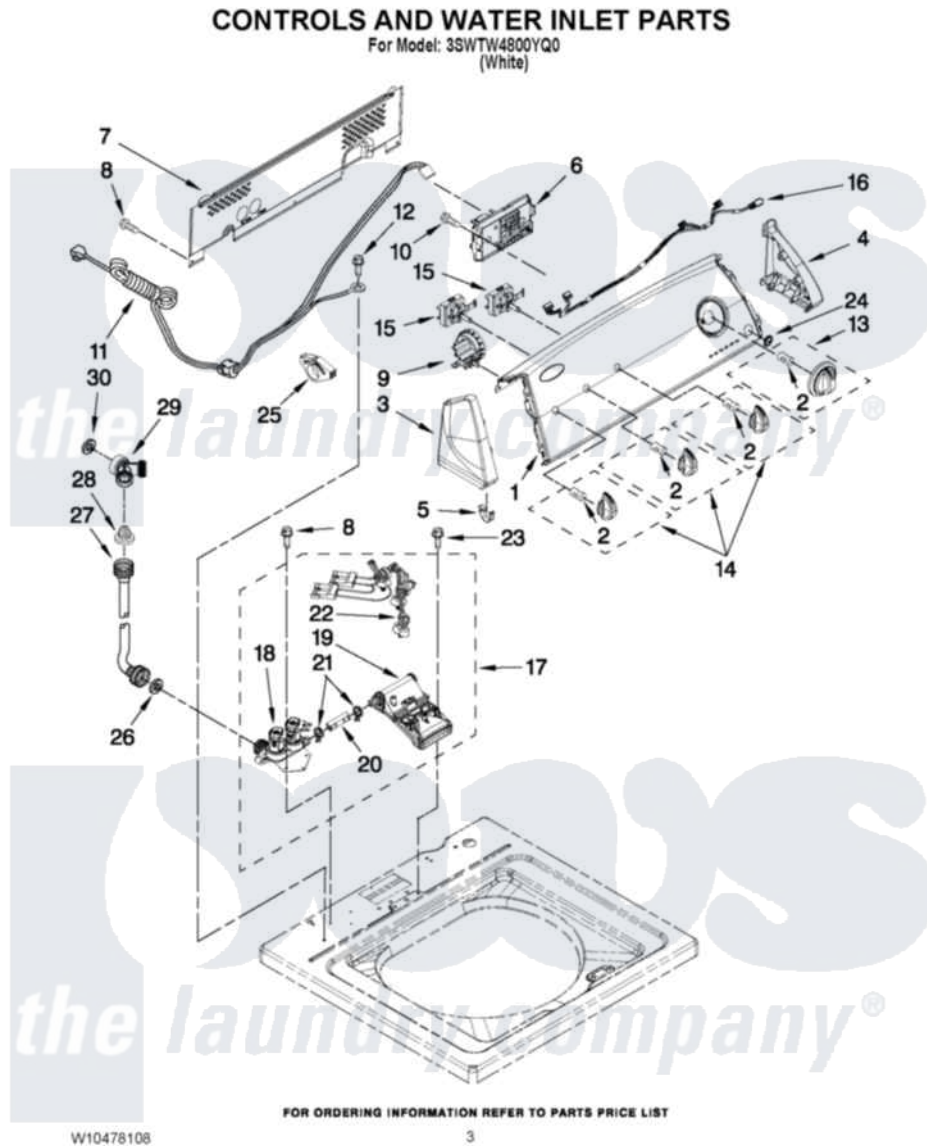

Whirlpool 3SWTW4800YQ0 02 - CONTROLS AND WATER INLET PARTS

Whirlpool [Residential Whirlpool 3SWTW4800YQ0 Washer Parts](#) Parts Diagram 02 - CONTROLS AND WATER INLET PARTS

[Click on the part number to view part](#)

Item	Original Part Number	Replaced By	Status	Part Description
1	W10365092			Panel, Console
2	8536939			Clip, Knob
3	8566035	8565957		Cap, End
4	8566032	8565954		Cap, End
5	8312709			Clip-Console
6	W10446370			Control Unit Assembly, Machine And Motor
7	W10420985			Panel, Console Rear Cover
8	1157158	489069		Xxscrew, 10-12 X 1/2
9	W10268911			Hose, Pressure Switch
10	90767			Screw, 8A X 3/8 HeX Washer Head Tapping
11	W10422755			Cord, Power
NI	N/P		Not Available	(PARTS NOT SHOWN)
"	W10446855			10A Cord Lock
"	W10474959			10A Cord Adapters:

"	W10476822		10A Cord Adapters:
"	W10476820		10A Cord Adapters:
12	3400076		Screw, Bracket Mounting
13	W10034750		Timer Knob Assembly
14	W10034380		Knob, Control
15	W10285512		Switch, Rotary Encoder
16	W10291174		Harness, Upper
17	W10337066		Inlet Assembly, Water
18	W10336726	Not Available	VALVE, WATER MIXING
19	W10441423		Vacuum Break
20	W10238347		Hose, Vacuum Break
21	W10117298	596669	Clamp, Manifold
22	W10344775		Harness, Valve
23	8281163		Screw, Dispenser Housing Mounting
24	W10251309		Pushbutton, Start
25	W10348582		Cable Tie
26	W10242307	16123	Washer Inlet-Hose Miscellaneous Parts Must be Ordered Separately.
27	W10194210	89503	Hose-Inlet
"	W10196191	89503	Hose-Inlet
28	353362	285452	Hose Screen
29	W10269488		Connector- Hose, Y
30	3357450		Washer, Water Inlet Hose