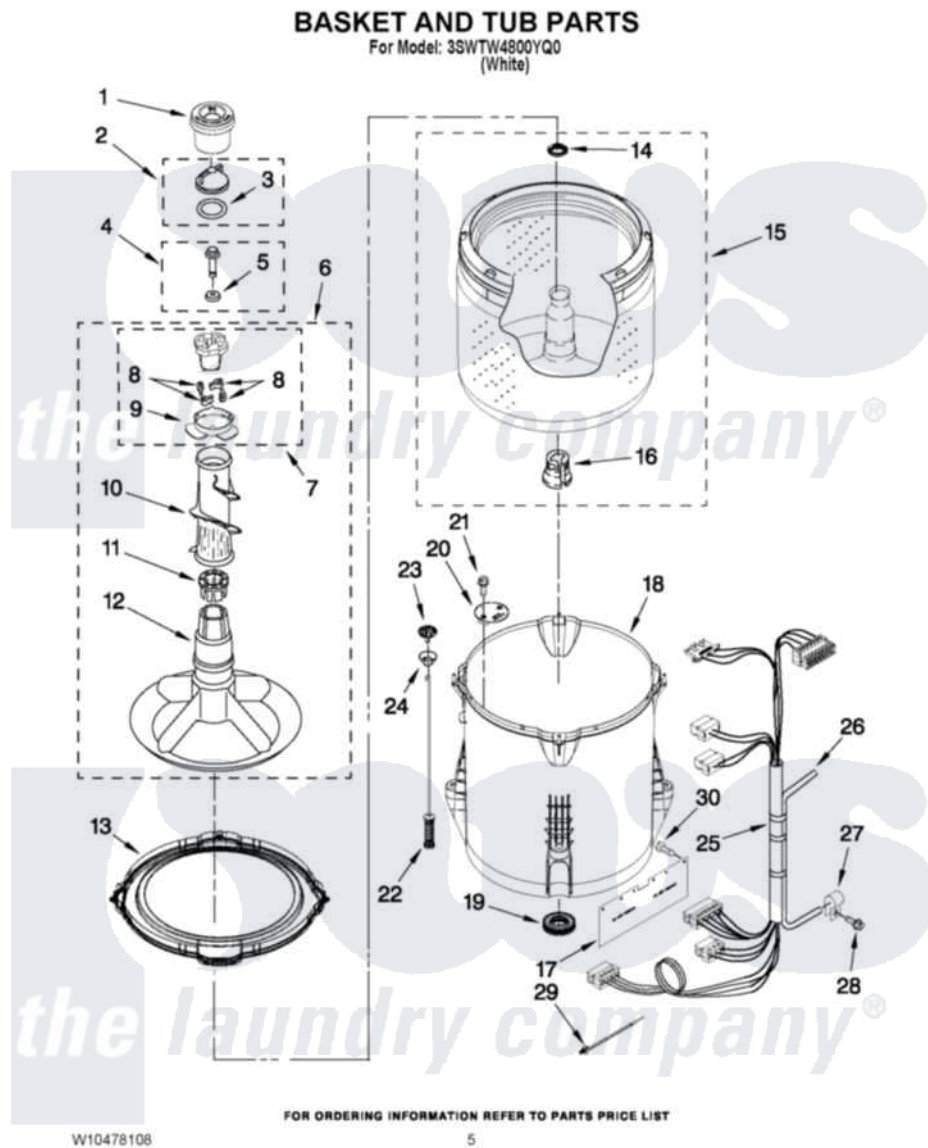

Whirlpool 3SWTW4800YQ0 03 - BASKET AND TUB PARTS

Whirlpool [Residential Whirlpool 3SWTW4800YQ0 Washer Parts](#) Parts Diagram 03 - BASKET AND TUB PARTS
Click on the part number to view part

Item	Original Part Number	Replaced By	Status	Part Description
1	8575076	8575076A		Dispenser
2	3354733	W10074580		Cap, Barrier
3	W10072840			Fabric Softener
4	W10003790			Screw And Washer
5	3949550			Washer
6	3951744			Agitator Assembly
7	3951682	285809		Cam-Agitator
8	3366877	80040		Dog-Agitator
9	3952374			Bearing, Driven Cam
10	3363003			Mover, Clothes
11	3951608			Spacer, Thrust
12	3951632			Agitator
13	W10215108			Ring, Tub
14	21366			Nut, Spanner
15	W10358261	W10349185		Basket
16	389140			Tub Block, Basket Drive

17	W10339098		Shield, Splash
18	W10238320	W10371566	Tub-Outer
19	W10006371	W10324647	Seal-Tub
20	W10215093		Filter, Drain Pump
21	8533928		Screw, 8-18 X 3/4
22	W10257088	W10349191	Suspension
23	W10405423	W10440729	Suspension
24	W10256551	W10440729	Suspension
25	W10422641		Harness, Lower
26	W10297436	353244	Hose, Pressure Switch
27	W10005430		Clamp, Pressure Hose Retainer
28	8533943	W10109200	Screw, Baffle Mounting
29	W10298887		Cable Tie
30	W10429200		Retainer, Push In