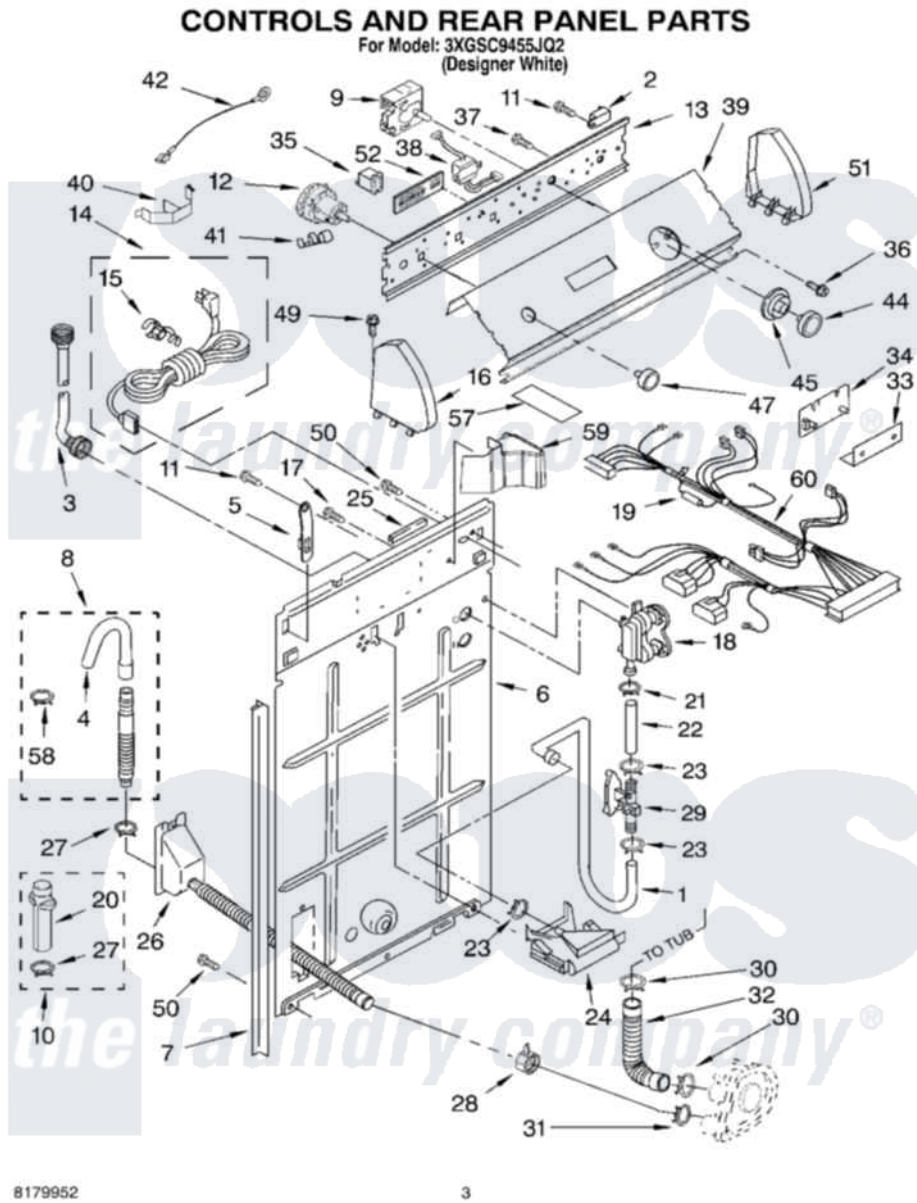

# Whirlpool 3XGSC9455JQ2 02 - CONTROLS AND REAR PANEL PARTS

Whirlpool [Residential Whirlpool 3XGSC9455JQ2 Washer Parts](#) Parts Diagram 02 - CONTROLS AND REAR PANEL PARTS

[Click on the part number to view part](#)

Item	Original Part Number	Replaced By	Status	Part Description
1	<a href="#">3349365</a>			Hose, Sensor
2	<a href="#">3952439</a>			Buzzer, Mini
3	<a href="#">3949382</a>			Hose, Water Inlet
"	<a href="#">3949383</a>			Hose, Water Inlet
4	<a href="#">3357027</a>			Nozzle, Hose Drain
5	8318255	<a href="#">8568314</a>		Strap, Console
6	<a href="#">8318405</a>			Panel, Rear
7	<a href="#">62747</a>			Pad, Rear Panel
8	3951609	<a href="#">285664</a>		Hose
"	661577	<a href="#">285666</a>		Hose
"	3357090	<a href="#">285702</a>		Hose
9	3954781	<a href="#">W10116266</a>		Timer, Control
10	285750		Not Available	(Kit-Adapter) (Includes. Item) (20. And 27.)
11	<a href="#">90767</a>			Screw, 8A X 3/8 HeX Washer Head Tapping