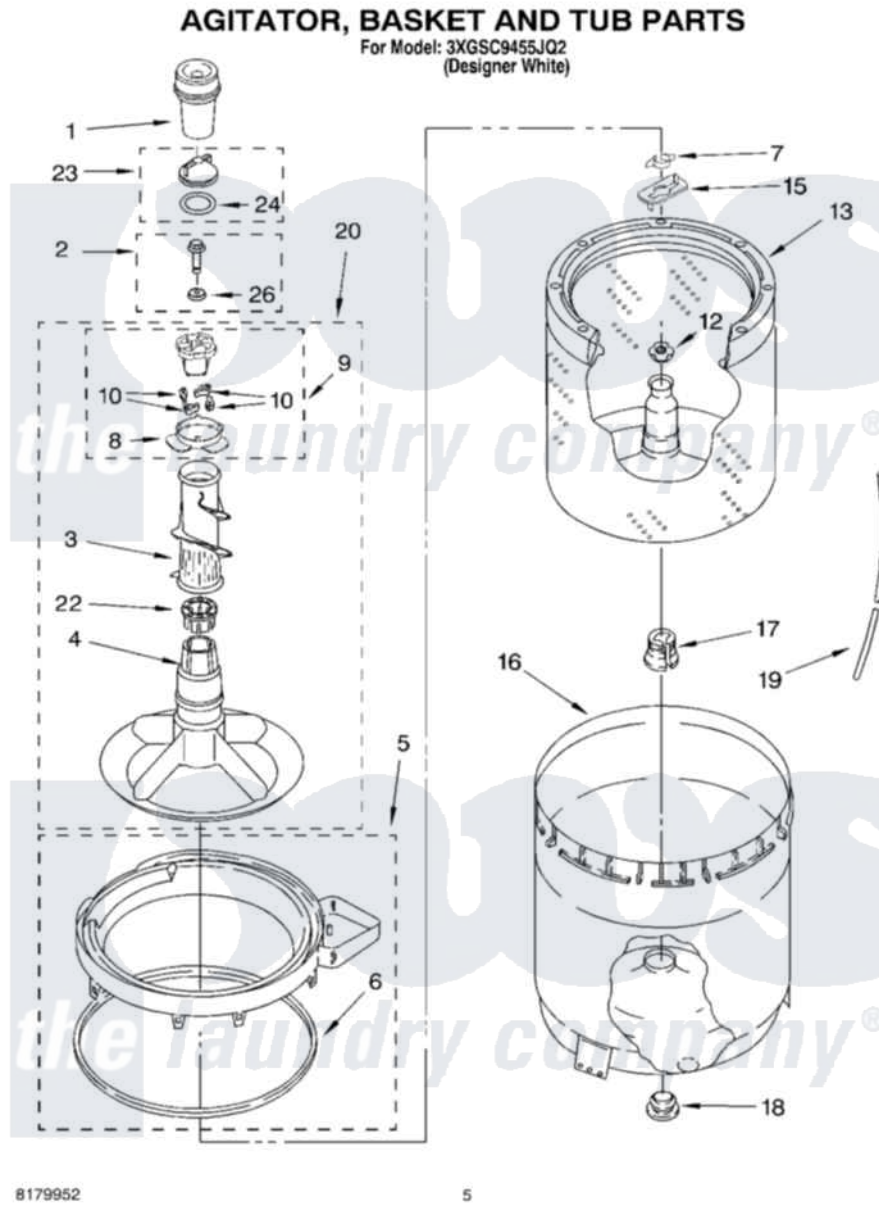

Whirlpool 3XGSC9455JQ2 03 - AGITATOR, BASKET AND TUB PARTS

8179952

5

Whirlpool Residential Whirlpool 3XGSC9455JQ2 Washer Parts Parts Diagram 03 - AGITATOR, BASKET AND TUB PARTS

Click on the part number to view part

Item	Original Part Number	Replaced By	Status	Part Description
1	63580			Dispenser, Fabric Softener
2	358237			Screw And Washer
3	3363003			Mover, Clothes
4	3951632			Agitator
5	8316263			Tub Ring And Gasket
6	3359585	3976308		Gasket, Tub Ring
7	3354845			Clip, Agitator
8	3952374			Bearing, Driven Cam
9	3951682	285809		Cam-Agitator
10	3366877	80040		Dog-Agitator
12	21366			Nut, Spanner
13	3951983	W10389328		Clothes Container, Assembly
15	3355921	8543666		Washer, Agitator
16	63849			Strain Relief, Power Cord
17	389140			Tub Block, Basket Drive
18	383727			Gasket, Centerpod

19	3347780	353244	Hose, Pressure Switch
20	3951744		Agitator Assembly
22	3951608		Spacer, Thrust
23	3354733	W10074580	Cap, Barrier
24	3348855	W10072840	Fabric Softener
26	3949550		Washer