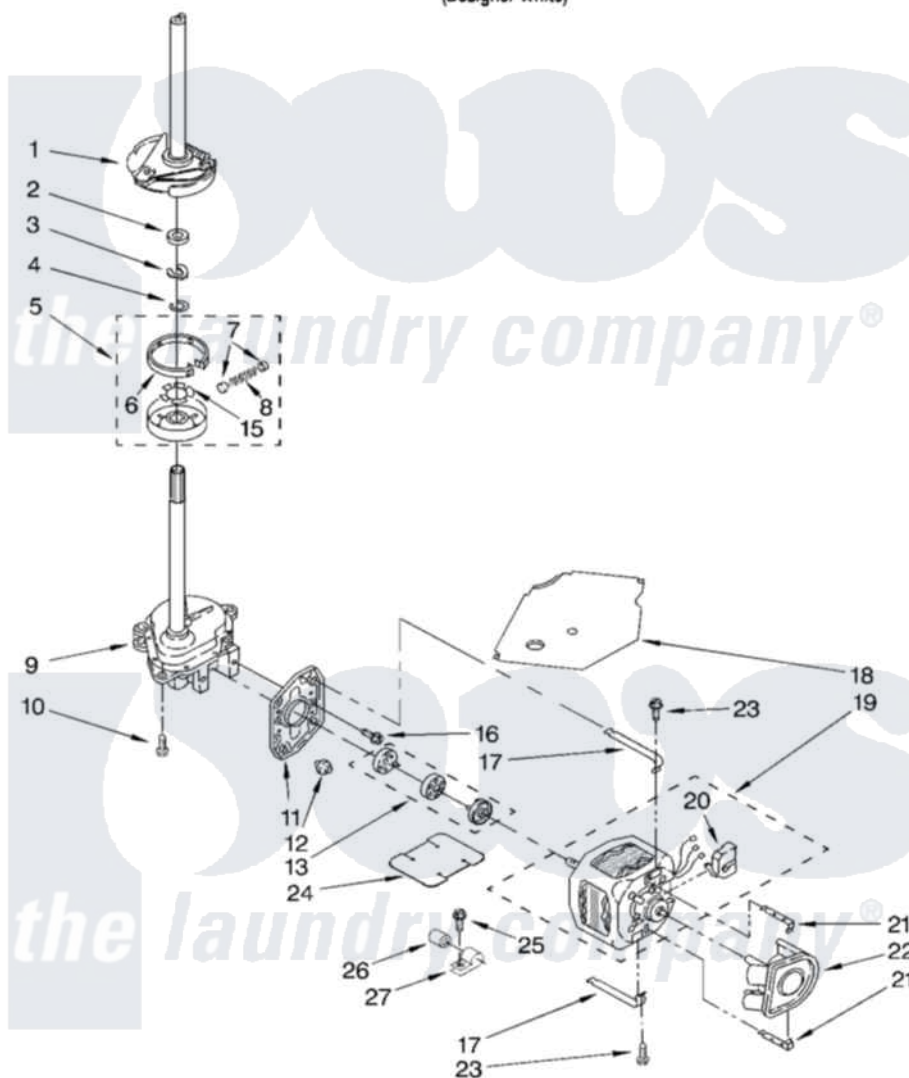

Whirlpool 3XGSC9455JQ2 04 - BRAKE, CLUTCH, GEARCASE, MOTOR AND PUMP PARTS

BRAKE, CLUTCH, GEARCASE, MOTOR AND PUMP PARTS

For Model: 3XGSC9455JQ2
(Designer White)

8179952

7

Whirlpool [Residential Whirlpool 3XGSC9455JQ2 Washer Parts](#) Parts Diagram 04 - BRAKE, CLUTCH, GEARCASE, MOTOR AND PUMP PARTS

[Click on the part number to view part](#)

Item	Original Part Number	Replaced By	Status	Part Description
1	388952	285792		Basketdrive
2	63292			Washer, Spin Tube Thrust
3	62697	W10080230		Ring, Spin Tube Support
4	63283	285353		Ring
5	3951311	285785		Clutch
6	3951308	285790		Lining
7	62646			Cap, Clutch Spring
8	3946792			Spring And Damper Assembly
9	3949118	3363395		Gearcase
10	3357334	3400516		Screw Anti-Rattle
11	62611			Plate, Motor Mount To Gearcase
12	62691			Grommet, Motor
13	285753	285753A		Coupling
15	3355454			Clip, Main Drive

16	3400516		Screw Anti-Rattle
17	3349637	W10086010	Retainer, Motor
18	3362089		Shield, Tub To Motor
19	3950297		Motor, Main Drive
20	8529896		Switch, Main Drive Motor
21	62700	8546127	Retainer, Pump
22	3363892		Pump, Complete
23	3387485	273556	Screw, 10-16 X 5/8
24	8316060		Shield, Tub To Motor
25	62863	3390631	Screw, 10-16 X 3/8
26	3948448	482156	Capacitor
27	3949496		Clamp, Capacitor