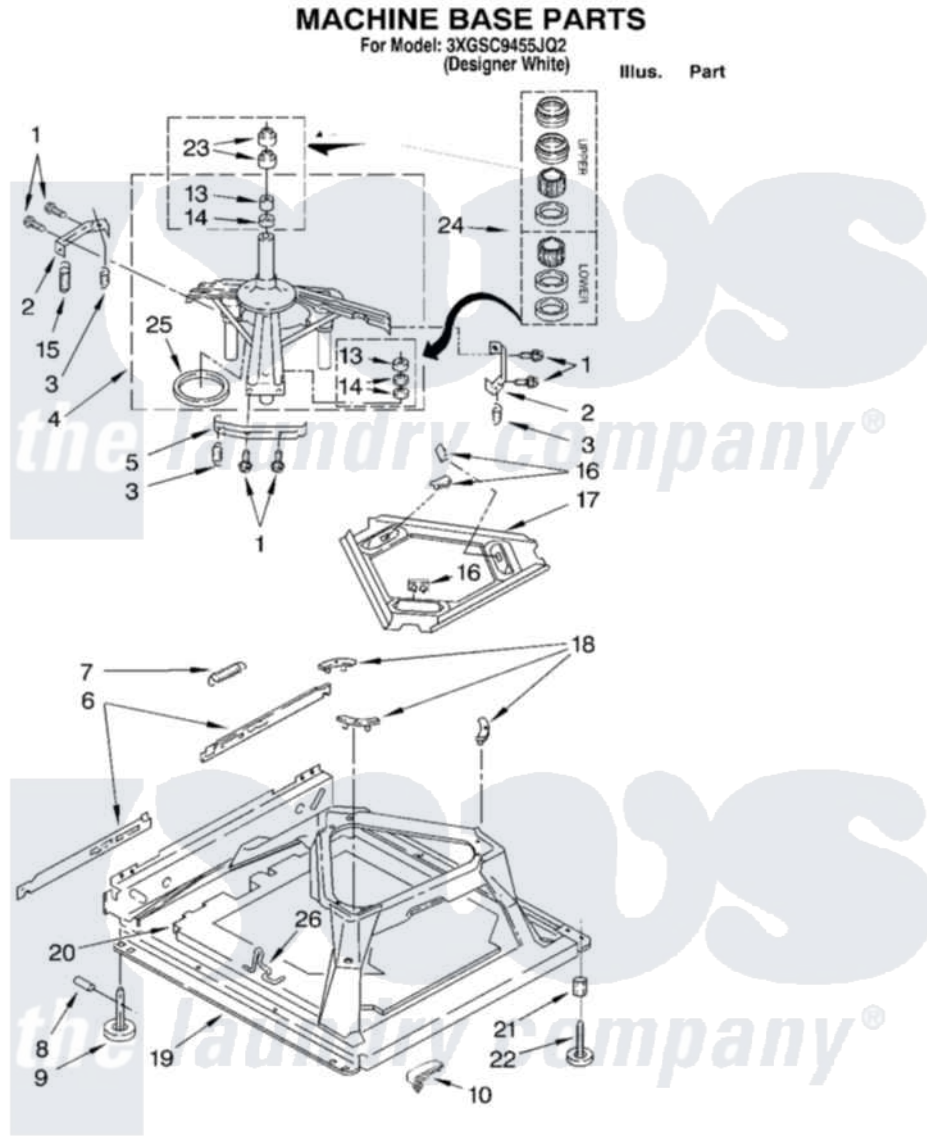

# Whirlpool 3XGSC9455JQ2 05 - MACHINE BASE PARTS

8

8179952

Whirlpool [Residential Whirlpool 3XGSC9455JQ2 Washer Parts](#) Parts Diagram 05 - MACHINE BASE PARTS  
Click on the part number to view part

Item	Original Part Number	Replaced By	Status	Part Description
1	<a href="#">3400076</a>			Screw, Bracket Mounting
2	<a href="#">64067</a>			Bracket, Spring Outer
3	<a href="#">63907</a>			Spring, Suspension
4	3362087	<a href="#">280184</a>		Support
5	<a href="#">64065</a>			Bracket, Spring Outer
6	<a href="#">63466</a>			Link, Leveling Mechanism
7	62597	<a href="#">8316845</a>		Spring
8	<a href="#">62837</a>			Pin, Knurled
9	62596	<a href="#">285244</a>		Feet-Leveling
10	3976276		Not Available	Clip, Sound Board (2)
13	3347047	<a href="#">8546455</a>		Bearing, Centerpost
14	357409	<a href="#">359449</a>		Seal, Agitator Shaft
15	388492	<a href="#">W10250667</a>		Spring, Counterweight
16	62568	<a href="#">285219</a>		Pad
17	<a href="#">3946509</a>			Plate, Suspension
18	3363660	<a href="#">285744</a>		Pad

19	3946512	<a href="#">285771</a>	Base
20	8283230	<a href="#">8544816</a>	Absorber, Sound
21	<a href="#">3359452</a>		Nut, Lock
22	389102	<a href="#">W10001130</a>	Foot, Leveling
23	356934	<a href="#">8577376</a>	Seal, Centerpost
24	<a href="#">285203</a>		Centerpost Bearing Kit
25	<a href="#">63134</a>		Ring, Sound Deadening
26	63806	<a href="#">W10145155</a>	Retainer, Suspension Spring