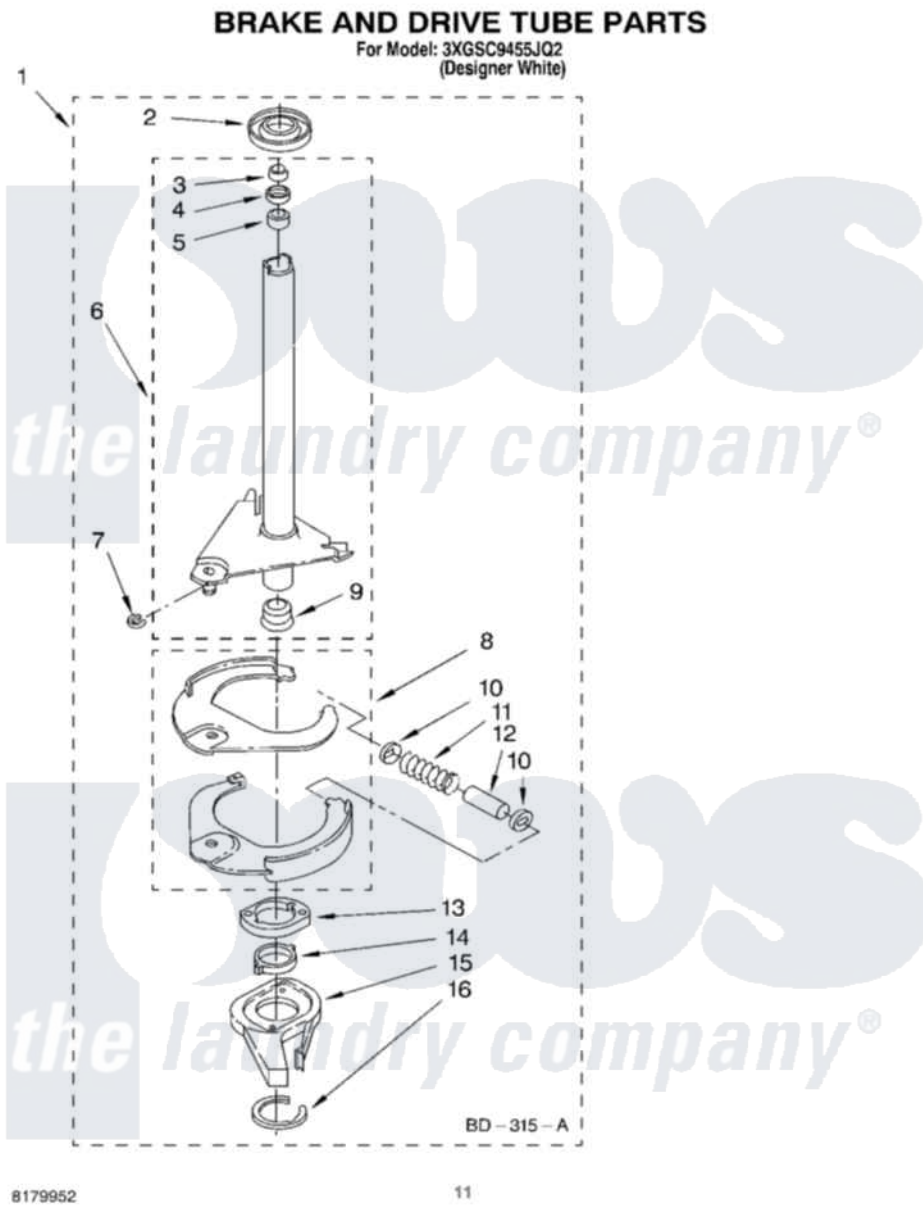

# Whirlpool 3XGSC9455JQ2 07 - BRAKE AND DRIVE TUBE PARTS

8179952

11

Whirlpool [Residential Whirlpool 3XGSC9455JQ2 Washer Parts](#) Parts Diagram 07 - BRAKE AND DRIVE TUBE PARTS  
Click on the part number to view part

Item	Original Part Number	Replaced By	Status	Part Description
1	388952	<a href="#">285792</a>		Basketdrive
2	<a href="#">62658</a>			Ring, Thrust
3	<a href="#">91939</a>			Seal, Shaft
4	<a href="#">356427</a>			Seal, Spin Pinion
5	<a href="#">356937</a>			Spacer, Drive Tube
6	64027	<a href="#">64208</a>		Tube-Spin
7	64035	<a href="#">W10083190</a>		Ring, Retaining
8	64232	<a href="#">285438</a>		Shoe-Brake
9	62703	<a href="#">8546462</a>		"T" Bearing, Spin Tube
10	62648	<a href="#">285658</a>		Sleeve
11	387806		Not Available	Spring, Brake
12	62909	<a href="#">285658</a>		Sleeve
13	63023	<a href="#">8546461</a>		Cam, Brake Release
14	<a href="#">63022</a>			Sleeve, Cam
15	64194	<a href="#">285790</a>		Lining
16	90368	<a href="#">W10083200</a>		Ring, Retaining

" N/A

Not Available

FOLLOWING PARTS NOT  
ILLUSTRATED

" [285208](#)

Lubricant