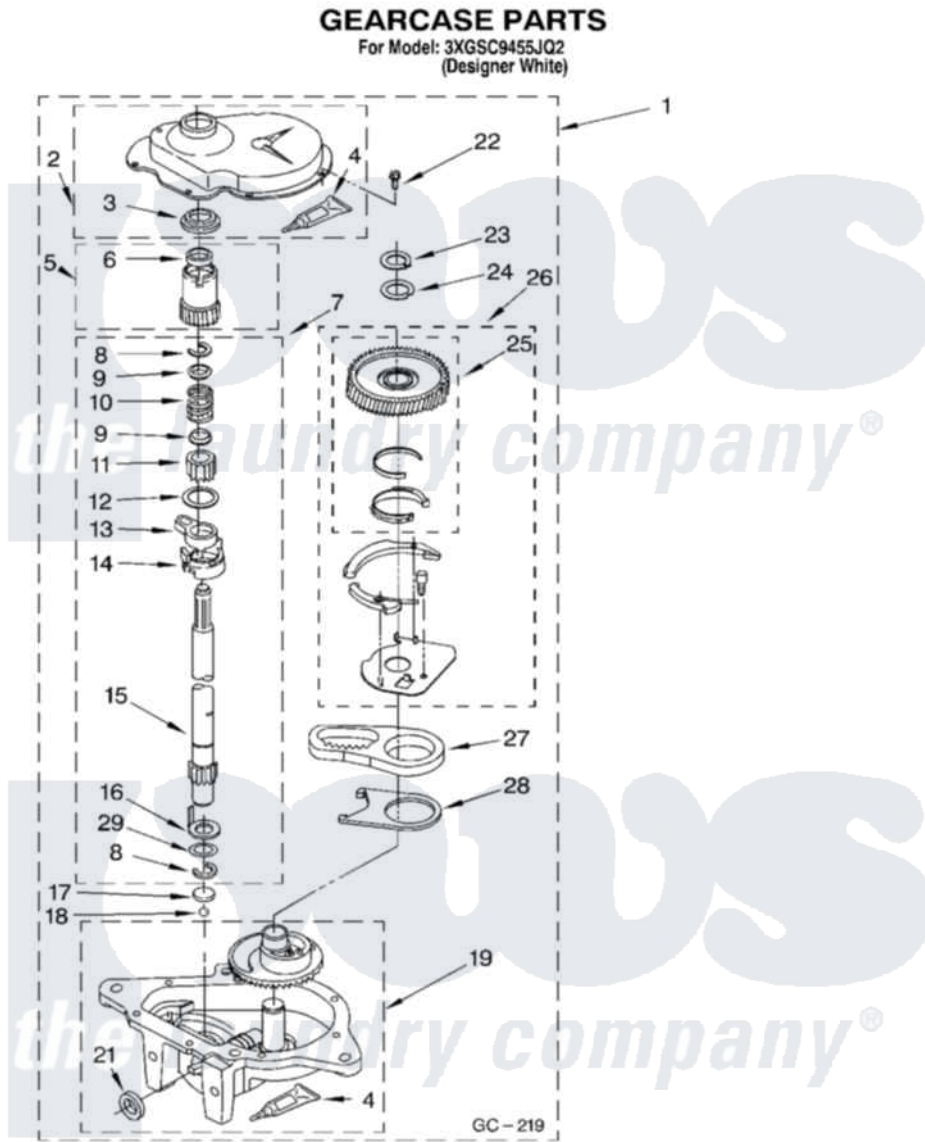

Whirlpool 3XGSC9455JQ2 08 - GEARCASE PARTS

12

8179952

Whirlpool [Residential Whirlpool 3XGSC9455JQ2 Washer Parts](#) Parts Diagram 08 - GEARCASE PARTS
Click on the part number to view part

Item	Original Part Number	Replaced By	Status	Part Description
1	3949118	3363395		Gearcase
2	285202			Cover, Gearcase
3	3349985			Seal, Gearcase Cover
4	285195			Sealer Sealer, Gasket
5	63320	285362		Gear and Pinion
6	356427			Seal, Spin Pinion
7	389387			Shaft, Agitator
8	90369		Not Available	Ring, Retaining (2)
9	62677			Retainer, Spring
10	62676			Spring, Agitator
11	63273	285509		Shaft, Agitator
12	62619			Washer, Agitator Gear
13	62580	285206		Cam-Agitator
14	62581	285206		Cam-Agitator
15	285509			Shaft, Agitator
16	62618			Washer, Cam Thrust

17	16018	285205	Bearing
18	85529	285205	Bearing
19	3366851	3363395	Gearcase
21	285352		Seal Kit, Thrust Plug
22	3351614		Screw, Gearcase Cover Mounting
23	3362552	285765	Ring-Retr
24	285735	285766	Washer Kit, Thrust
25	3348567	W102333584	Gear-Spin
26	285595		Neutral Assembly
27	3349296	8546456	Rack, Connecting
28	62621		Actuator, Shift
29	388815		Washer, Intermediate 1 3976263 Miscellaneous Parts Bag 2 3976300 Washer, Inlet Hose 3 3366913 Clamp, Hose