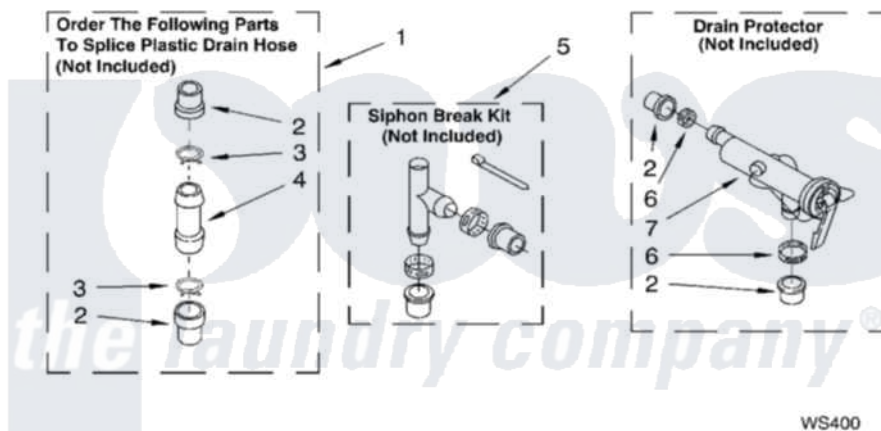

WATER SYSTEM PARTS

For Model: 3XGSC9455JQ2
(Designer White)

WS400

8179952

13

[Whirlpool Residential Whirlpool 3XGSC9455JQ2 Washer Parts](#) Parts Diagram 09 - WATER SYSTEM PARTS

Click on the part number to view part

Item	Original Part Number	Replaced By	Status	Part Description
1	285442			Water System Parts
2	285321			Water System Parts
3	370447	285655		Clamp, Hose
4	16272			Connector, Straight
5	285320			Water System Parts
6	65349	285655		Clamp, Hose
7	367031			Water System Parts