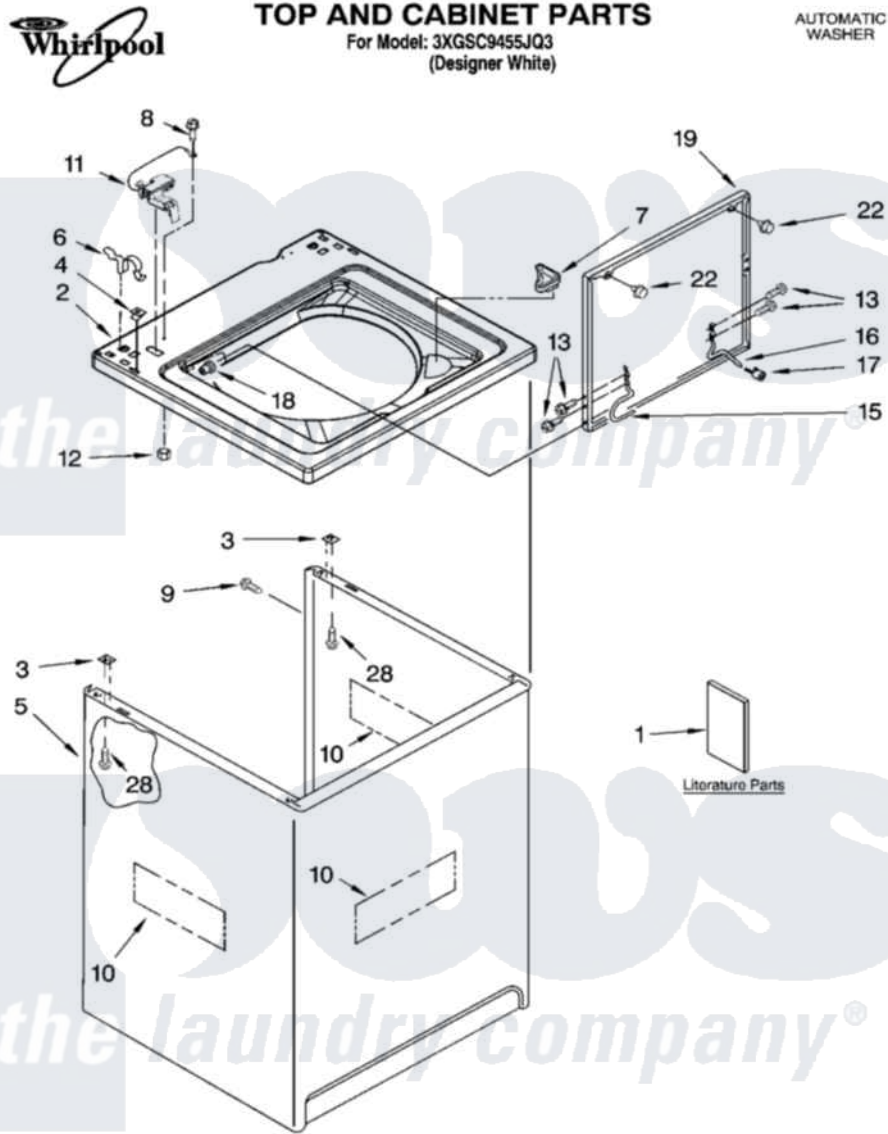

Whirlpool 3XGSC9455JQ3 01 - TOP AND CABINET PARTS

12-03 Litho in U.S.A. (drd)

1

Part No. 8180169

Whirlpool [Residential Whirlpool 3XGSC9455JQ3 Washer Parts](#) Parts Diagram 01 - TOP AND CABINET PARTS
 Click on the part number to view part

Item	Original Part Number	Replaced By	Status	Part Description
1	LIT8318353		Not Available	Literature Parts (Installation Instructions)
"	LIT8315979		Not Available	Literature Parts (Use & Care Guide)
"	LIT3954736		Not Available	Literature Parts (Wiring Diagram)
2	8318064			Top
3	62750			Spacer, Cabinet To Top (4)
4	357213			Nut, Push-In
5	63424			Cabinet
6	62780			Clip, Top And Cabinet And Rear Panel
7	3362952			Dispenser, Bleach
8	3351614			Screw, Gearcase Cover Mounting
9	3357011	308685		Side Trim)
10	3976348			Absorber, Sound
11	8318084			Switch, Lid

12	3400901	680762	Nut
13	3351355	W10119828	Screw, Lid Hinge Mounting
15	8318088		Hinge, Lid
16	54583		Hinge, Lid
17	19119		Bumper, Lid Hinge
18	21258		Bearing, Lid Hinge
19	8541743	3957510	Lid
22	9724509		Bumper, Lid
28	3390631		Screw, 10-16 X 3/8