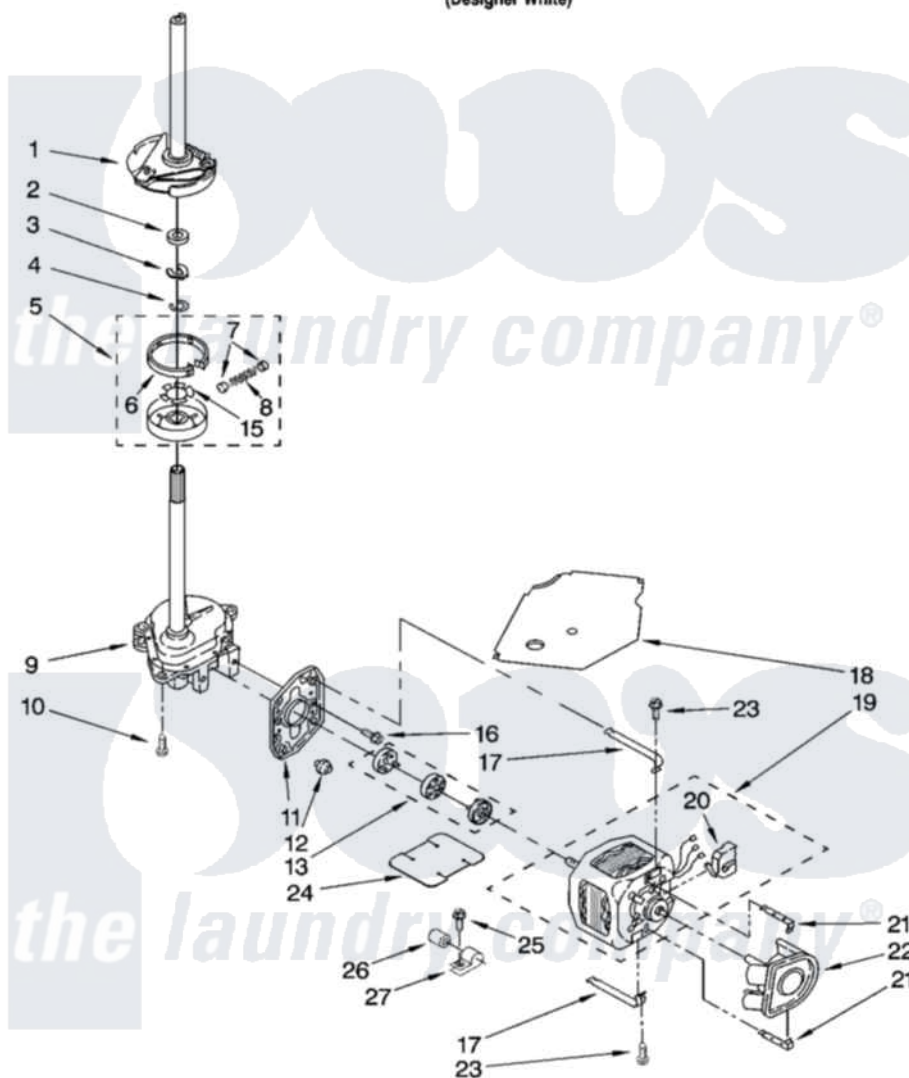

Whirlpool 3XGSC9455JQ3 04 - BRAKE, CLUTCH, GEARCASE, MOTOR AND PUMP PARTS

BRAKE, CLUTCH, GEARCASE, MOTOR AND PUMP PARTS

For Model: 3XGSC9455JQ3
(Designer White)

8180169

7

Whirlpool [Residential Whirlpool 3XGSC9455JQ3 Washer Parts](#) Parts Diagram 04 - BRAKE, CLUTCH, GEARCASE, MOTOR AND PUMP PARTS

[Click on the part number to view part](#)

Item	Original Part Number	Replaced By	Status	Part Description
1	388952	285792		Basketdrive
2	63292			Washer, Spin Tube Thrust
3	62697	W10080230		Ring, Spin Tube Support
4	63283	285353		Ring
5	3951311	285785		Clutch
6	3951308	285790		Lining
7	62646			Cap, Clutch Spring
8	3946792			Spring And Damper Assembly
9	3949118	3363395		Gearcase
10	3357334	3400516		Screw Anti-Rattle
11	62611			Plate, Motor Mount To Gearcase
12	62691			Grommet, Motor
13	285753	285753A		Coupling
15	3355454			Clip, Main Drive

16	3400516		Screw Anti-Rattle
17	3349637	W10086010	Retainer, Motor
18	3362089		Shield, Tub To Motor
19	3950297		Motor, Main Drive
20	8529896		Switch, Main Drive Motor
21	8546127		Retainer, Pump
22	3363394		Pump
23	3387485	273556	Screw, 10-16 X 5/8
24	8316060		Shield, Tub To Motor
25	62863	3390631	Screw, 10-16 X 3/8
26	3948448	482156	Capacitor
27	3949496		Clamp, Capacitor