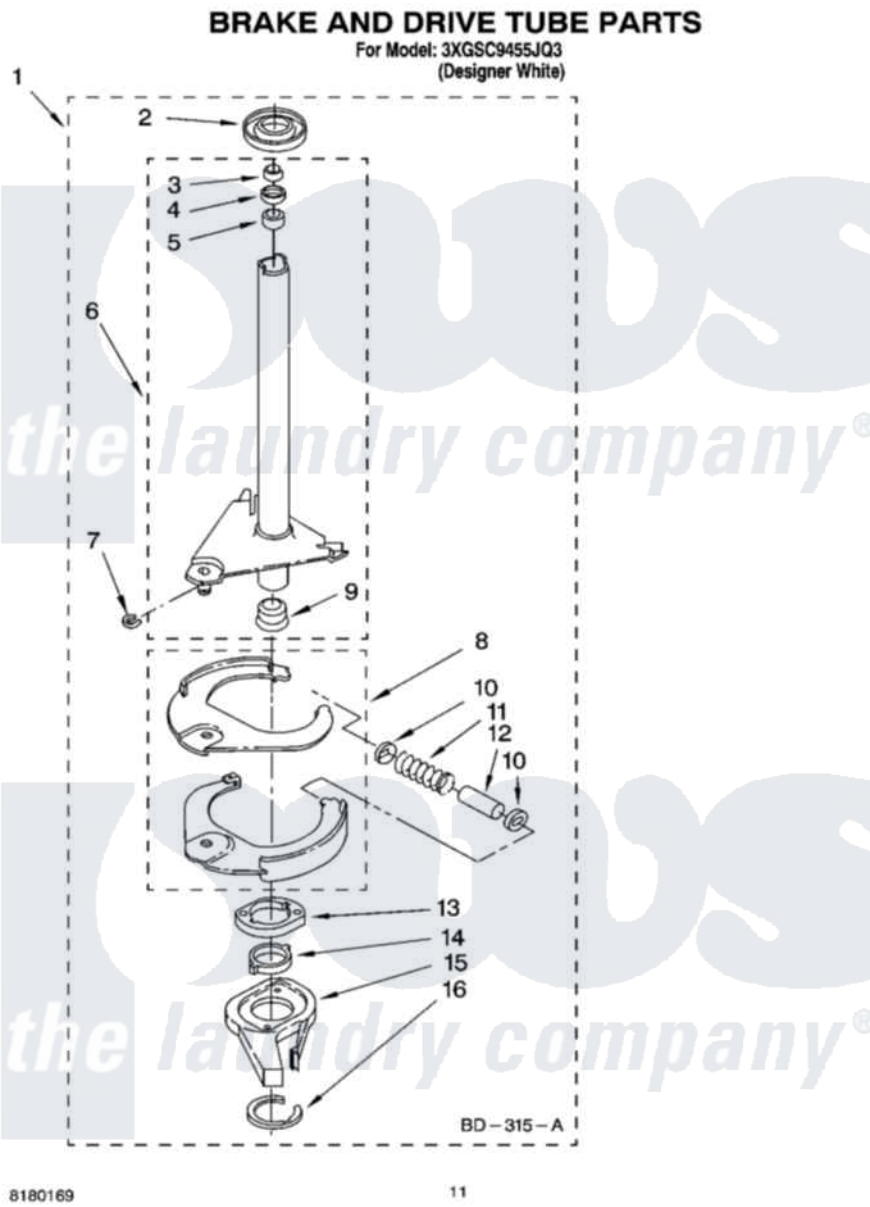

Whirlpool 3XGSC9455JQ3 07 - BRAKE AND DRIVE TUBE PARTS

Whirlpool Residential Whirlpool 3XGSC9455JQ3 Washer Parts Parts Diagram 07 - BRAKE AND DRIVE TUBE PARTS
Click on the part number to view part

Item	Original Part Number	Replaced By	Status	Part Description
1	388952	285792		Basketdrive
2	62658			Ring, Thrust
3	91939			Seal, Shaft
4	356427			Seal, Spin Pinion
5	356937			Spacer, Drive Tube
6	64027	64208		Tube-Spin
7	64035	W10083190		Ring, Retaining
8	64232	285438		Shoe-Brake
9	62703	8546462		"T" Bearing, Spin Tube
10	62648	285658		Sleeve
11	387806		Not Available	Spring, Brake
12	62909	285658		Sleeve
13	63023	8546461		Cam, Brake Release
14	63022			Sleeve, Cam
15	64194	285790		Lining
16	90368	W10083200		Ring, Retaining

" N/A

Not Available

FOLLOWING PARTS NOT
ILLUSTRATED

" [285208](#)

Lubricant