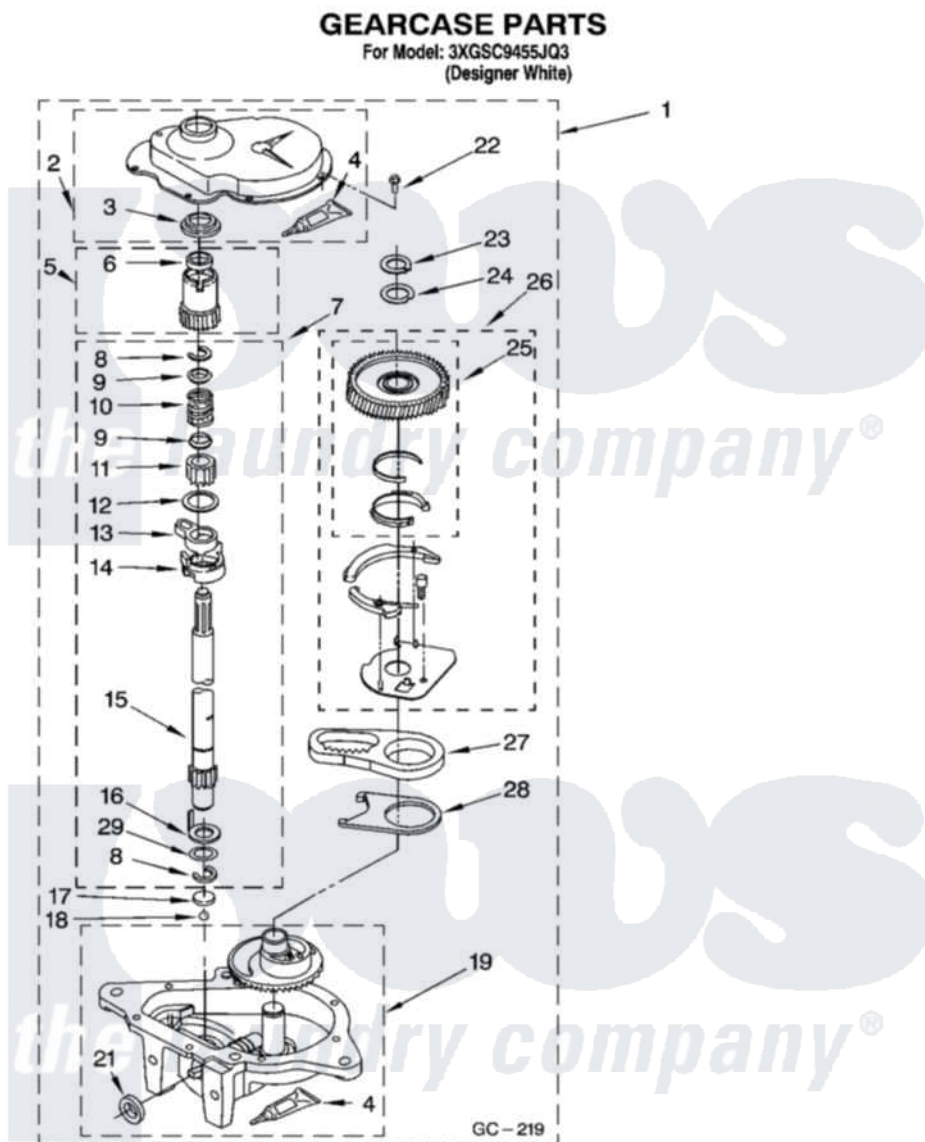

Whirlpool 3XGSC9455JQ3 08 - GEARCASE PARTS

12

6180169

Whirlpool [Residential Whirlpool 3XGSC9455JQ3 Washer Parts](#) Parts Diagram 08 - GEARCASE PARTS
Click on the part number to view part

Item	Original Part Number	Replaced By	Status	Part Description
1	3949118	3363395		Gearcase
2	285202			Cover, Gearcase
3	3349985			Seal, Gearcase Cover
4	285195			Sealer Sealer, Gasket
5	63320	285362		Gear and Pinion
6	356427			Seal, Spin Pinion
7	389387			Shaft, Agitator
8	90369		Not Available	Ring, Retaining (2)
9	62677			Retainer, Spring
10	62676			Spring, Agitator
11	63273	285509		Shaft, Agitator
12	62619			Washer, Agitator Gear
13	62580	285206		Cam-Agitator
14	62581	285206		Cam-Agitator
15	285509			Shaft, Agitator
16	62618			Washer, Cam Thrust

17	16018	285205	Bearing
18	85529	285205	Bearing
19	3366851	3363395	Gearcase
21	285352		Seal Kit, Thrust Plug
22	3351614		Screw, Gearcase Cover Mounting
23	3362552	285765	Ring-Retr
24	285735	285766	Washer Kit, Thrust
25	3348567	W102333584	Gear-Spin
26	285595		Neutral Assembly
27	3349296	8546456	Rack, Connecting
28	62621		Actuator, Shift
29	388815		Washer, Intermediate 1 3976263 Miscellaneous Parts Bag 2 3976300 Washer, Inlet Hose 3 3366913 Clamp, Hose