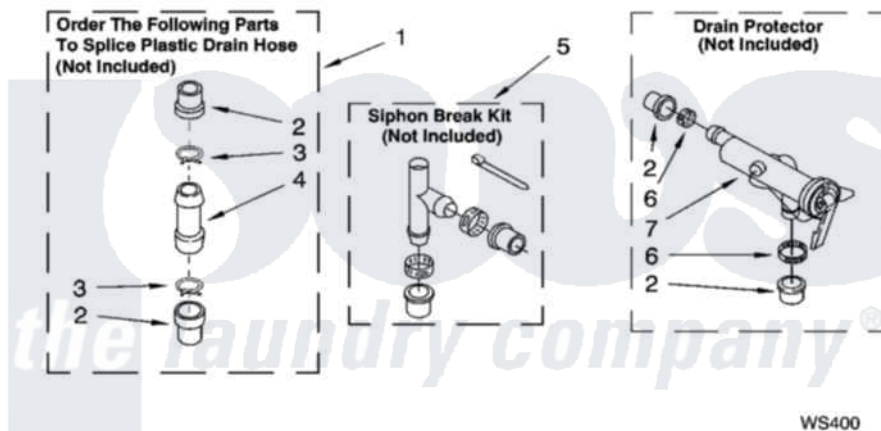

WATER SYSTEM PARTS

For Model: 3XGSC9455JQ3
(Designer White)

WS400

8180169

13

Whirlpool [Residential Whirlpool 3XGSC9455JQ3 Washer Parts](#) Parts Diagram 09 - WATER SYSTEM PARTS

[Click on the part number to view part](#)

Item	Original Part Number	Replaced By	Status	Part Description
1	285442			Water System Parts
2	285321			Water System Parts
3	370447	285655		Clamp, Hose
4	16272			Connector, Straight
5	285320			Water System Parts
6	65349	285655		Clamp, Hose
7	367031			Water System Parts