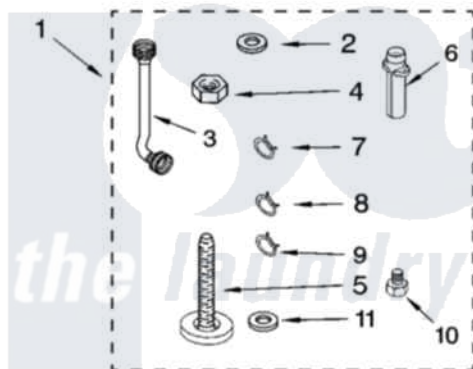

Whirlpool 3XGSC9455JQ3 10 - MISCELLANEOUS PARTS OPTIONAL PARTS (NOT INCLUDED)

MISCELLANEOUS PARTS

For Model: 3XGSC9455JQ3
(Designer White)

Whirlpool [Residential Whirlpool 3XGSC9455JQ3 Washer Parts](#) Parts Diagram 10 - MISCELLANEOUS PARTS
OPTIONAL PARTS (NOT INCLUDED)
[Click on the part number to view part](#)

Item	Original Part Number	Replaced By	Status	Part Description
1	8541754			Miscellaneous Parts Bag
2	16123			Washer Inlet-Hose Miscellaneous Parts Must be Ordered Separately.
3	3949382			Hose, Water Inlet
"	3949383			Hose, Water Inlet
4	3359452			Nut, Lock
5	389102	W10001130		Foot, Leveling
6	3363920	3363920A		Adapter
7	3366912	356138		Clamp, Hose
8	3366913	3357331		Clamp, Drain
9	356138			Clamp, Hose
10	3357397			Adapter, Water Inlet Hose
11	3976290	3357450		Washer, Water Inlet Hose
"	72017			Paint, Touch-Up