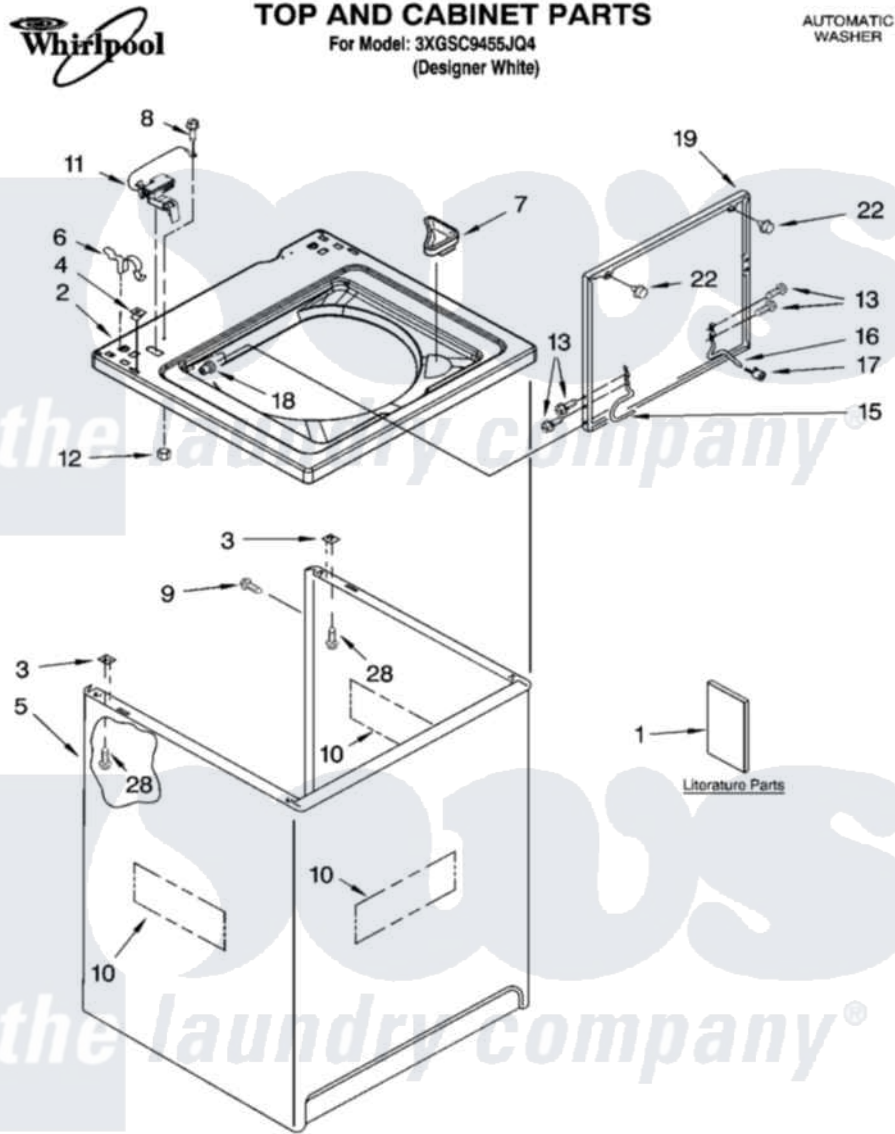

Whirlpool 3XGSC9455JQ4 01 - TOP AND CABINET PARTS

8-05 Litho in U.S.A. (awm)

1

Part No. 8180739

Whirlpool [Residential Whirlpool 3XGSC9455JQ4 Washer Parts](#) Parts Diagram 01 - TOP AND CABINET PARTS
 Click on the part number to view part

Item	Original Part Number	Replaced By	Status	Part Description
1	8318353		Not Available	Installation Instructions
"	8316483		Not Available	Use & Care Guide
"	3954736		Not Available	Wiring Diagram
2	8318064			Top
3	62750			Spacer, Cabinet To Top (4)
4	357213			Nut, Push-In
5	63424			Cabinet
6	62780			Clip, Top And Cabinet And Rear Panel
7	3362952			Dispenser, Bleach
8	3351614			Screw, Gearcase Cover Mounting
9	3357011	308685		Side Trim)
10	3976348			Absorber, Sound
11	8318084			Switch, Lid
12	8533959	680762		Nut
13	3351355	W10119828		Screw, Lid Hinge Mounting

15	8318088		Hinge, Lid
16	54583		Hinge, Lid
17	19119		Bumper, Lid Hinge
18	21258		Bearing, Lid Hinge
19	8541743	3957510	Lid
22	9724509		Bumper, Lid
28	3390631		Screw, 10-16 X 3/8