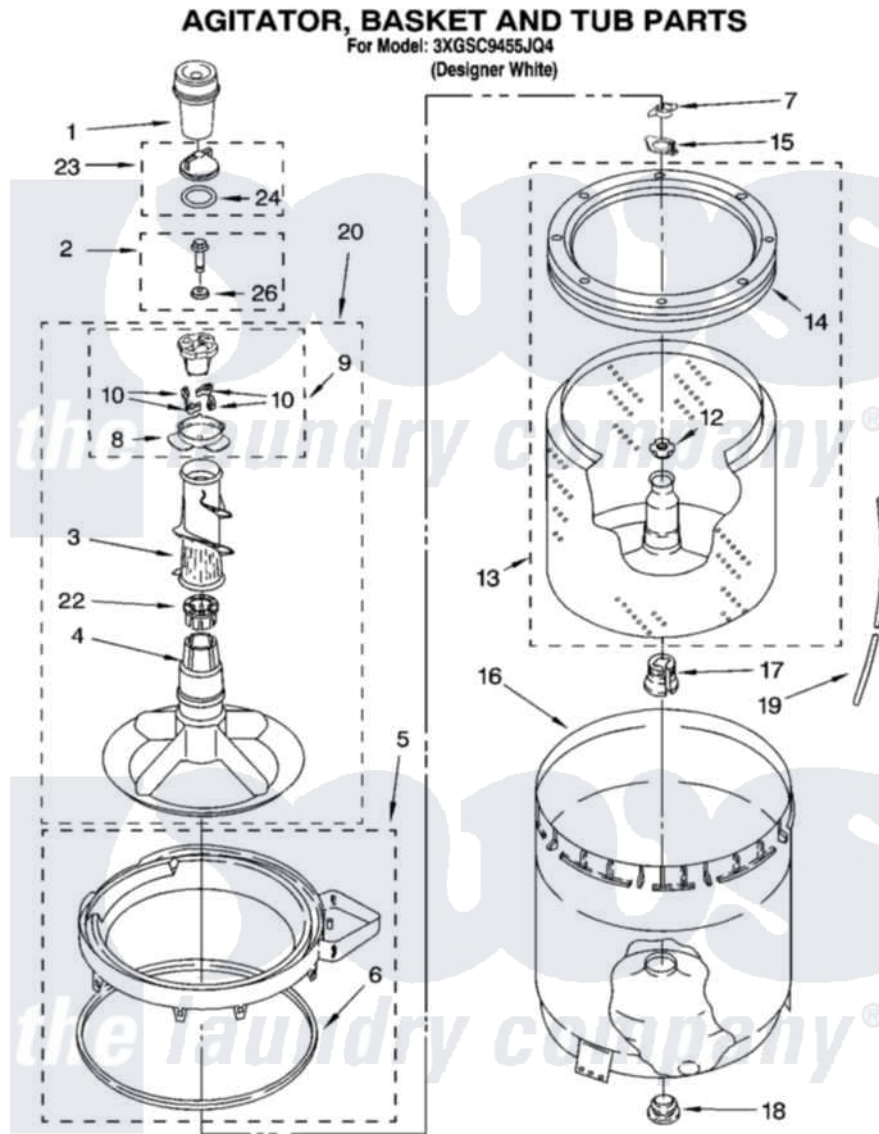

Whirlpool 3XGSC9455JQ4 03 - AGITATOR, BASKET AND TUB PARTS

8180739

5

Whirlpool [Residential Whirlpool 3XGSC9455JQ4 Washer Parts](#) Parts Diagram 03 - AGITATOR, BASKET AND TUB PARTS

[Click on the part number to view part](#)

Item	Original Part Number	Replaced By	Status	Part Description
1	63580			Dispenser, Fabric Softener
2	358237			Screw And Washer
3	3363003			Mover, Clothes
4	3951632			Agitator
5	8528150	W10445870		Ring-Tub
6	3976308			Gasket, Tub Ring
7	3354845			Clip, Agitator
8	3952374			Bearing, Driven Cam
9	3951682	285809		Cam-Agitator
10	3366877	80040		Dog-Agitator
12	21366			Nut, Spinner
13	8526016	W10389328		Clothes Container, Assembly
14	8519788	387240		Ring, Balance
15	8543666			Washer, Agitator
16	63849			Strain Relief, Power Cord
17	389140			Tub Block, Basket Drive