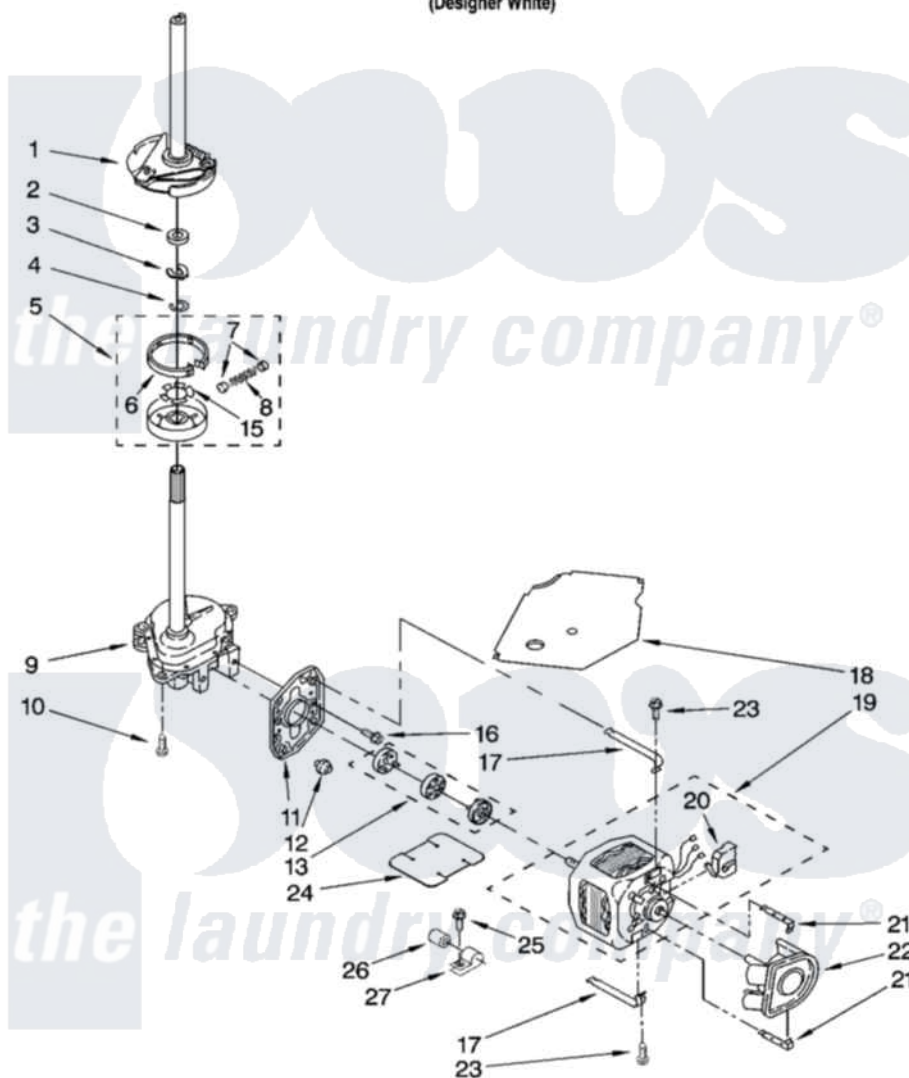

Whirlpool 3XGSC9455JQ4 04 - BRAKE, CLUTCH, GEARCASE, MOTOR AND PUMP PARTS

BRAKE, CLUTCH, GEARCASE, MOTOR AND PUMP PARTS

For Model: 3XGSC9455JQ4
(Designer White)

8180739

7

Whirlpool [Residential Whirlpool 3XGSC9455JQ4 Washer Parts](#) Parts Diagram 04 - BRAKE, CLUTCH, GEARCASE, MOTOR AND PUMP PARTS
Click on the part number to view part

Item	Original Part Number	Replaced By	Status	Part Description
1	388952	285792		Basketdrive
2	63292			Washer, Spin Tube Thrust
3	62697	W10080230		Ring, Spin Tube Support
4	63283	285353		Ring
5	3951311	285785		Clutch
6	3951308	285790		Lining
7	62646			Cap, Clutch Spring
8	3946792			Spring And Damper Assembly
9	3949118	3363395		Gearcase
10	3357334	3400516		Screw Anti-Rattle
11	62611			Plate, Motor Mount To Gearcase
12	62691			Grommet, Motor
13	285753	285753A		Coupling
15	3355454			Clip, Main Drive

16	3400516		Screw Anti-Rattle
17	3349637	W10086010	Retainer, Motor
18	3362089		Shield, Tub To Motor
19	3950297		Motor, Main Drive
20	8529896		Switch, Main Drive Motor
21	8546127		Retainer, Pump
22	3363394		Pump
23	3387485	273556	Screw, 10-16 X 5/8
24	8316060		Shield, Tub To Motor
25	62863	3390631	Screw, 10-16 X 3/8
26	8572719	482156	Capacitor
27	3949496		Clamp, Capacitor