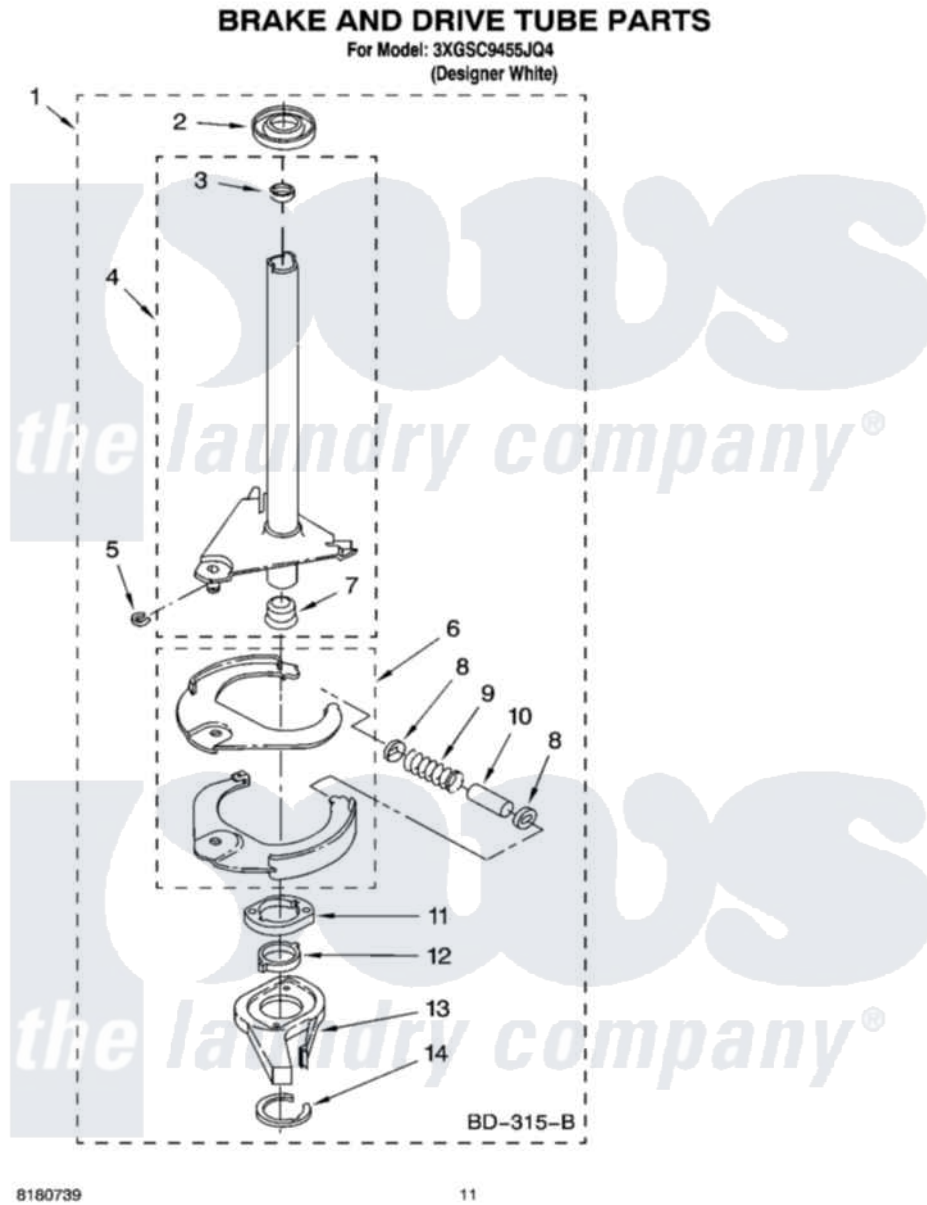

# Whirlpool 3XGSC9455JQ4 07 - BRAKE AND DRIVE TUBE PARTS

8180739

11

Whirlpool Residential Whirlpool 3XGSC9455JQ4 Washer Parts Parts Diagram 07 - BRAKE AND DRIVE TUBE PARTS  
Click on the part number to view part

Item	Original Part Number	Replaced By	Status	Part Description
1	388952	<a href="#">285792</a>		Basketdrive
2	<a href="#">62658</a>			Ring, Thrust
3	<a href="#">356427</a>			Seal, Spin Pinion
4	64027	<a href="#">64208</a>		Tube-Spin
5	64035	<a href="#">W10083190</a>		Ring, Retaining
6	64232	<a href="#">285438</a>		Shoe-Brake
7	62703	<a href="#">8546462</a>		"T" Bearing, Spin Tube
8	3353956	<a href="#">285658</a>		Sleeve
9	387806		Not Available	Spring, Brake
10	3355360	<a href="#">285658</a>		Sleeve
11	661516	<a href="#">8546461</a>		Cam, Brake Release
12	<a href="#">63022</a>			Sleeve, Cam
13	64194	<a href="#">285790</a>		Lining
14	90368	<a href="#">W10083200</a>		Ring, Retaining
"	BLANK		Not Available	Following Parts Not Illustrated
"	<a href="#">285208</a>			Lubricant