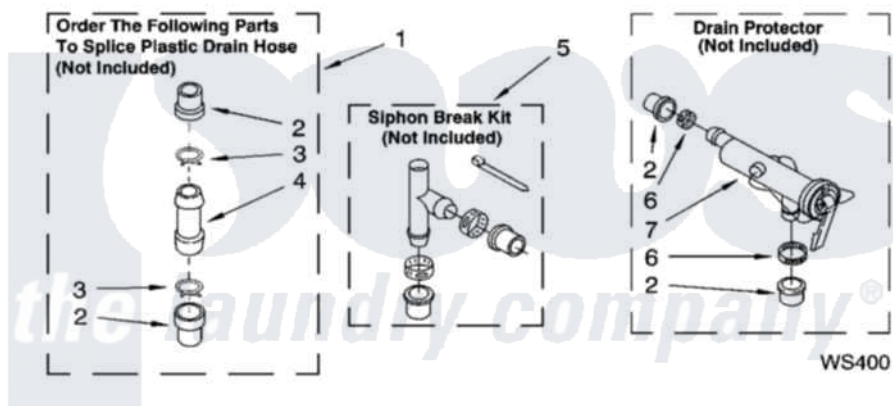

WATER SYSTEM PARTS

For Model: 3XGSC9455JQ4
(Designer White)

8180739

13

[Whirlpool Residential Whirlpool 3XGSC9455JQ4 Washer Parts](#) Parts Diagram 09 - WATER SYSTEM PARTS

Click on the part number to view part

Item	Original Part Number	Replaced By	Status	Part Description
1	285442			Water System Parts
2	285321			Water System Parts
3	370447	285655		Clamp, Hose
4	16272			Connector, Straight
5	285320			Water System Parts
6	65349	285655		Clamp, Hose
7	367031			Water System Parts