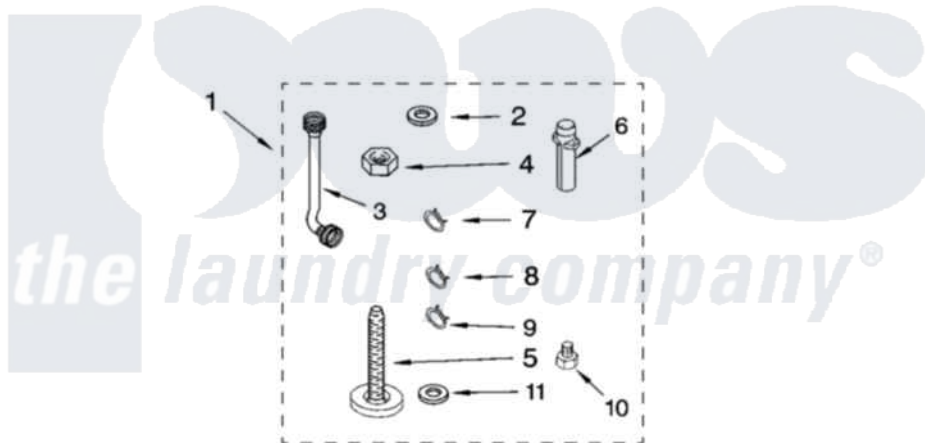

Whirlpool 3XGSC9455JQ4 10 - MISCELLANEOUS PARTS, OPTIONAL PARTS (NOT INCLUDED)

MISCELLANEOUS PARTS

For Model: 3XGSC9455JQ4  
(Designer White)

Whirlpool [Residential Whirlpool 3XGSC9455JQ4 Washer Parts](#) Parts Diagram 10 - MISCELLANEOUS PARTS, OPTIONAL PARTS (NOT INCLUDED).  
Click on the part number to view part

Item	Original Part Number	Replaced By	Status	Part Description
1	<a href="#">8541754</a>			Miscellaneous Parts Bag
2	3976300	<a href="#">16123</a>		Washer Inlet-Hose Miscellaneous Parts Must be Ordered Separately.
3	<a href="#">3949382</a>			Hose, Water Inlet
"	<a href="#">3949383</a>			Hose, Water Inlet
4	<a href="#">3359452</a>			Nut, Lock
5	389102	<a href="#">W10001130</a>		Foot, Leveling
6	3363920	<a href="#">3363920A</a>		Adapter
7	3366912	<a href="#">356138</a>		Clamp, Hose
8	3366913	<a href="#">3357331</a>		Clamp, Drain
9	<a href="#">356138</a>			Clamp, Hose
10	<a href="#">3357397</a>			Adapter, Water Inlet Hose
11	3976290	<a href="#">3357450</a>		Washer, Water Inlet Hose
	<a href="#">72017</a>			Paint, Touch-Up