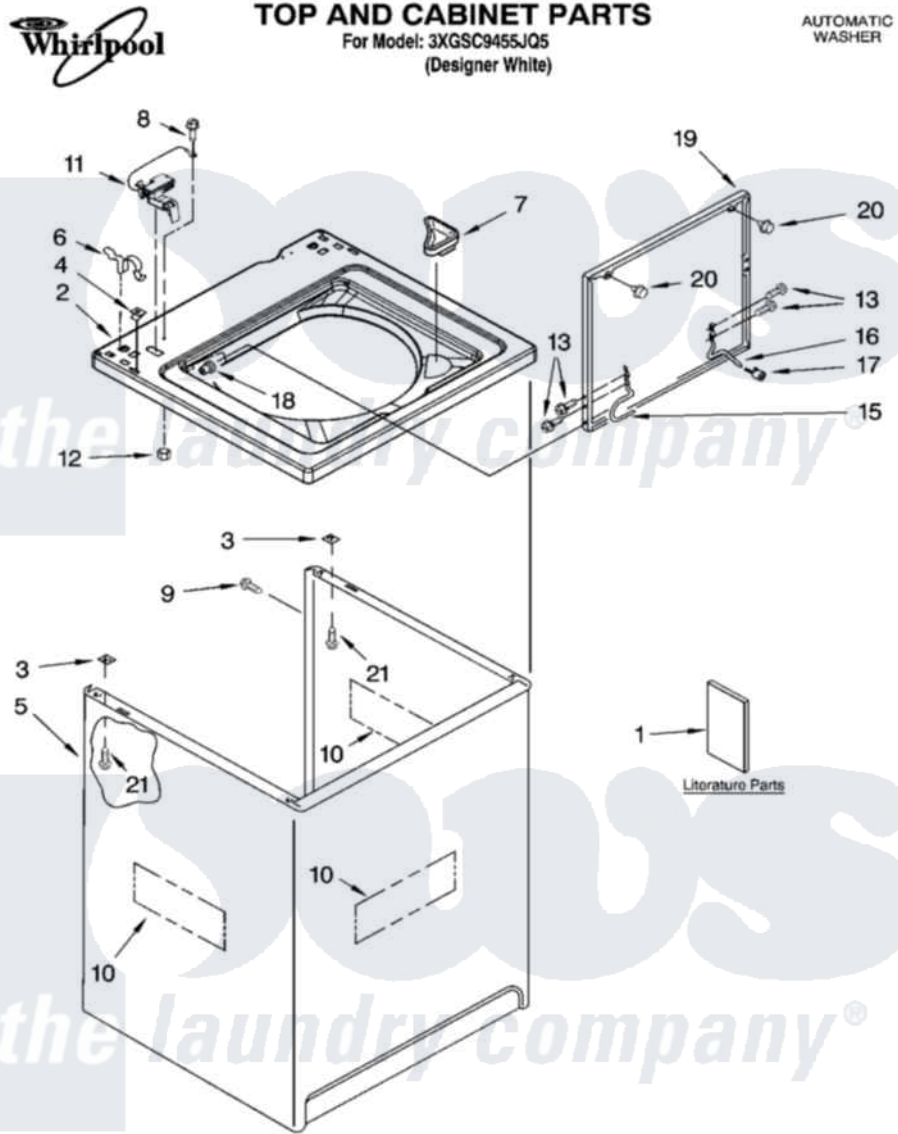

Whirlpool 3XGSC9455JQ5 01 - TOP AND CABINET PARTS

1-06 Litho in U.S.A. (drd)

1

Part No. 8180815

Whirlpool Residential Whirlpool 3XGSC9455JQ5 Washer Parts Parts Diagram 01 - TOP AND CABINET PARTS
 Click on the part number to view part

Item	Original Part Number	Replaced By	Status	Part Description
1	8318353		Not Available	Installation Instructions
"	8316483		Not Available	Use & Care Guide
"	3954736		Not Available	Wiring Diagram
2	8318064			Top
3	62750			Spacer, Cabinet To Top (4)
4	357213			Nut, Push-In
5	63424			Cabinet
6	62780			Clip, Top And Cabinet And Rear Panel
7	3362952			Dispenser, Bleach
8	3351614			Screw, Gearcase Cover Mounting
9	3357011	308685		Side Trim)
10	3976348			Absorber, Sound
11	8318084			Switch, Lid
12	8533959	680762		Nut
13	3351355	W10119828		Screw, Lid Hinge Mounting

15	8318088	Hinge, Lid
16	54583	Hinge, Lid
17	19119	Bumper, Lid Hinge
18	21258	Bearing, Lid Hinge
19	8541743	3957510 Lid
20	9724509	Bumper, Lid
21	3390631	Screw, 10-16 X 3/8