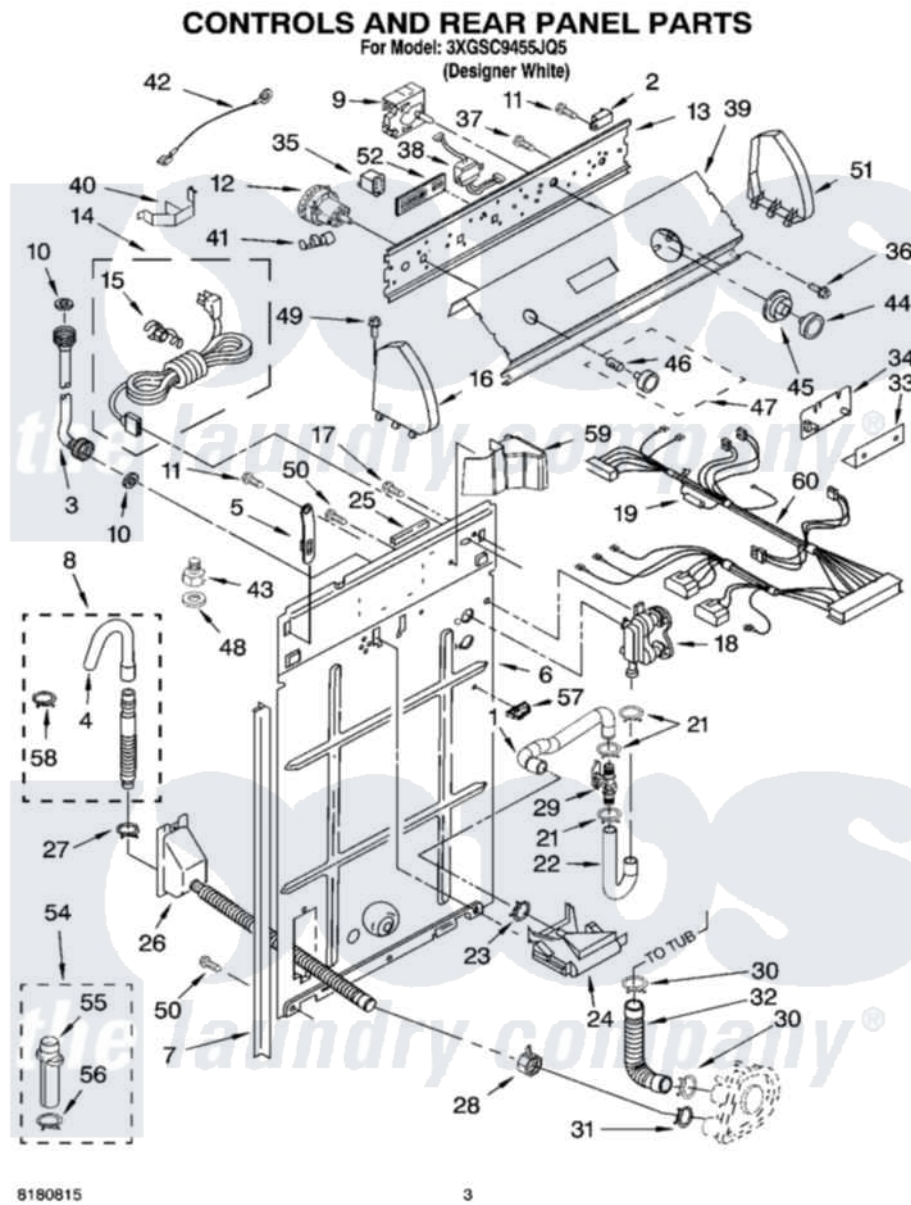

Whirlpool 3XGSC9455JQ5 02 - CONTROLS AND REAR PANEL PARTS

Whirlpool [Residential Whirlpool 3XGSC9455JQ5 Washer Parts](#) Parts Diagram 02 - CONTROLS AND REAR PANEL PARTS

[Click on the part number to view part](#)

Item	Original Part Number	Replaced By	Status	Part Description
1	3349365			Hose, Sensor
2	3952439			Buzzer, Mini
3	3949382			Hose, Water Inlet
"	3949383			Hose, Water Inlet
4	3357027			Nozzle, Hose Drain
5	8568314			Strap, Console
6	8318405			Panel, Rear
7	62747			Pad, Rear Panel
8	3951609	285664		Hose
"	661577	285666		Hose
"	3357090	285702		Hose
9	3954781	W10116266		Timer, Control
10	3976300	16123		Washer Inlet-Hose Miscellaneous Parts Must be Ordered Separately.
11	90767			Screw, 8A X 3/8 HeX Washer Head Tapping