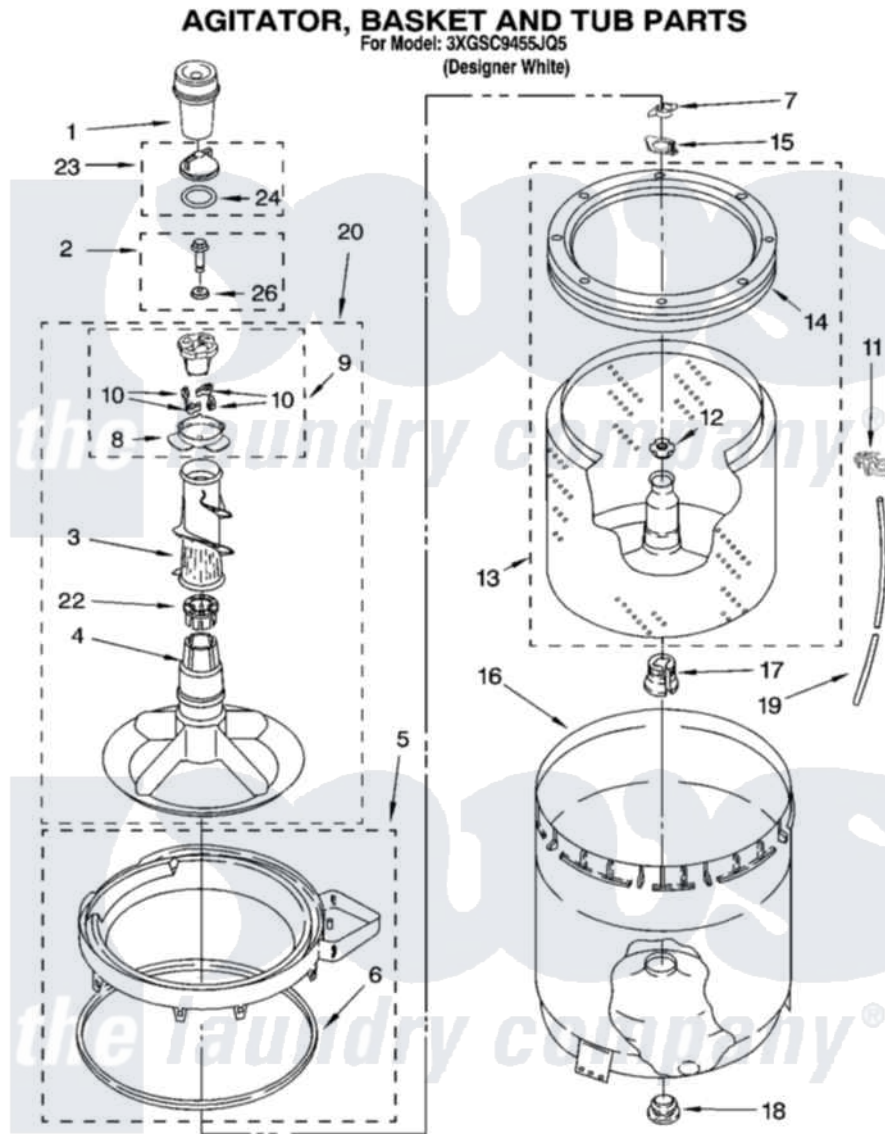

# Whirlpool 3XGSC9455JQ5 03 - AGITATOR, BASKET AND TUB PARTS

8180815

5

Whirlpool Residential Whirlpool 3XGSC9455JQ5 Washer Parts Parts Diagram 03 - AGITATOR, BASKET AND TUB PARTS

[Click on the part number to view part](#)

Item	Original Part Number	Replaced By	Status	Part Description
1	<a href="#">63580</a>			Dispenser, Fabric Softener
2	<a href="#">358237</a>			Screw And Washer
3	<a href="#">3363003</a>			Mover, Clothes
4	<a href="#">3951632</a>			Agitator
5	8528150	<a href="#">W10445870</a>		Ring-Tub
6	<a href="#">3976308</a>			Gasket, Tub Ring
7	<a href="#">3354845</a>			Clip, Agitator
8	<a href="#">3952374</a>			Bearing, Driven Cam
9	3951682	<a href="#">285809</a>		Cam-Agitator
10	3366877	<a href="#">80040</a>		Dog-Agitator
11	<a href="#">2219077</a>			Clip, Pressure Switch Hose
12	<a href="#">21366</a>			Nut, Spanner
13	8526016	<a href="#">W10389328</a>		Clothes Container, Assembly
14	8519788	<a href="#">387240</a>		Ring, Balance
15	<a href="#">8543666</a>			Washer, Agitator
16	<a href="#">63849</a>			Strain Relief, Power Cord

17	<a href="#">389140</a>		Tub Block, Basket Drive
18	<a href="#">383727</a>		Gasket, Centerpodt
19	3347780	<a href="#">353244</a>	Hose, Pressure Switch
20	<a href="#">3951744</a>		Agitator Assembly
22	<a href="#">3951608</a>		Spacer, Thrust
23	3354733	<a href="#">W10074580</a>	Cap, Barrier
24	3348855	<a href="#">W10072840</a>	Fabric Softener
26	<a href="#">3949550</a>		Washer