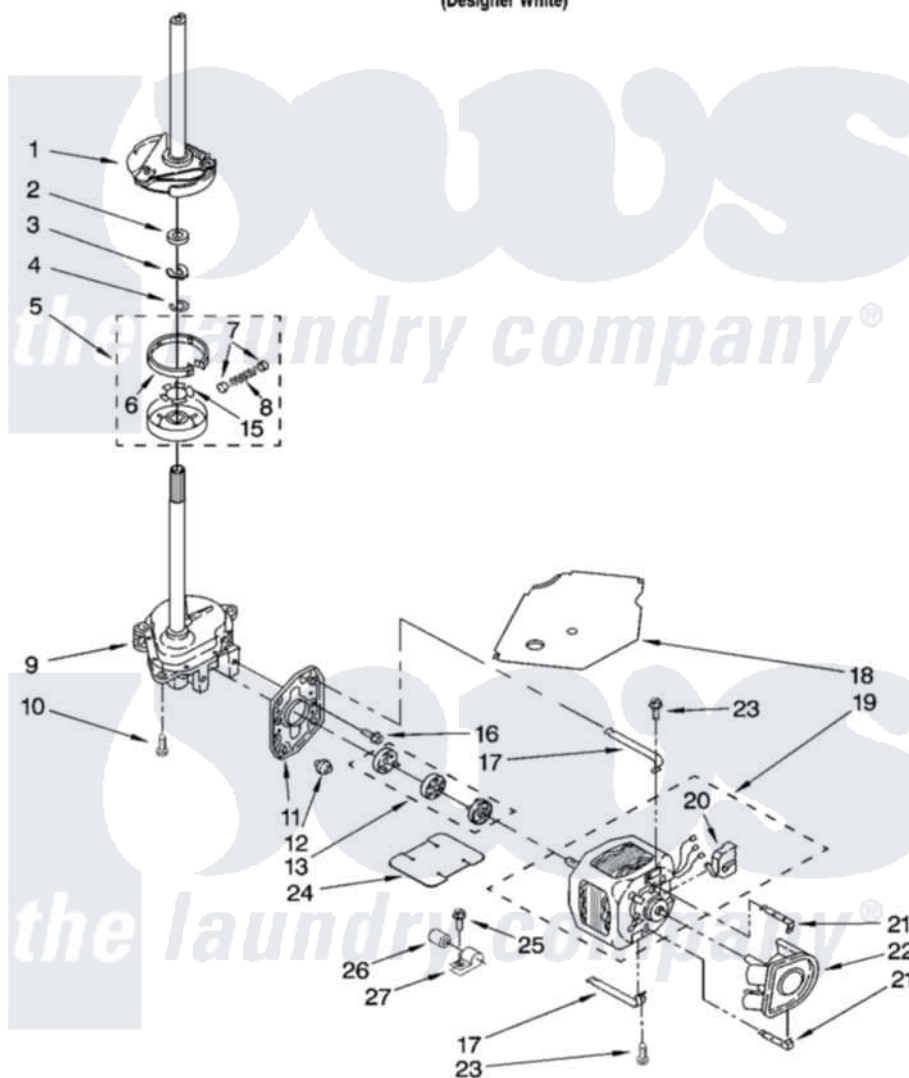

Whirlpool 3XGSC9455JQ5 04 - BRAKE, CLUTCH, GEARCASE, MOTOR AND PUMP PARTS

BRAKE, CLUTCH, GEARCASE, MOTOR AND PUMP PARTS

For Model: 3XGSC9455JQ5
(Designer White)

8190815

7

Whirlpool [Residential Whirlpool 3XGSC9455JQ5 Washer Parts](#) Parts Diagram 04 - BRAKE, CLUTCH, GEARCASE, MOTOR AND PUMP PARTS

[Click on the part number to view part](#)

Item	Original Part Number	Replaced By	Status	Part Description
1	388952	285792		Basketdrive
2	63292			Washer, Spin Tube Thrust
3	62697	W10080230		Ring, Spin Tube Support
4	63283	285353		Ring
5	3951311	285785		Clutch
6	3951308	285790		Lining
7	62646			Cap, Clutch Spring
8	3946792			Spring And Damper Assembly
9	3949118	3363395		Gearcase
10	3357334	3400516		Screw Anti-Rattle
11	62611			Plate, Motor Mount To Gearcase
12	62691			Grommet, Motor
13	285753	285753A		Coupling
15	3355454			Clip, Main Drive

16	3400516		Screw Anti-Rattle
17	3349637	W10086010	Retainer, Motor
18	3362089		Shield, Tub To Motor
19	3950297		Motor, Main Drive
20	8529896		Switch, Main Drive Motor
21	8546127		Retainer, Pump
22	3363394		Pump
23	3387485	273556	Screw, 10-16 X 5/8
24	8316060		Shield, Tub To Motor
25	62863	3390631	Screw, 10-16 X 3/8
26	8572719	482156	Capacitor
27	3949496		Clamp, Capacitor