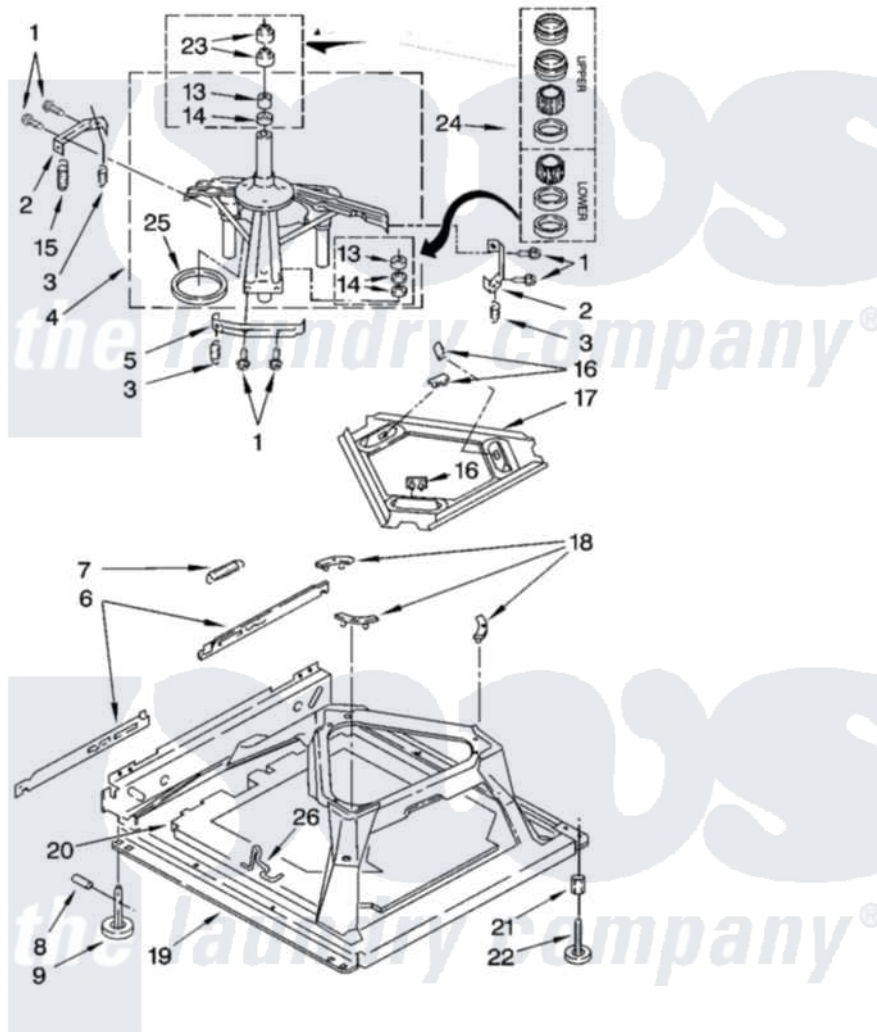

Whirlpool 3XGSC9455JQ5 05 - MACHINE BASE PARTS

MACHINE BASE PARTS

For Model: 3XGSC9455JQ5
(Designer White)

8

8180815

Whirlpool [Residential Whirlpool 3XGSC9455JQ5 Washer Parts](#) Parts Diagram 05 - MACHINE BASE PARTS
Click on the part number to view part

Item	Original Part Number	Replaced By	Status	Part Description
1	3400076			Screw, Bracket Mounting
2	64067			Bracket, Spring Outer
3	63907			Spring, Suspension
4	8575214	280184		Support
5	64065			Bracket, Spring Outer
6	63466			Link, Leveling Mechanism
7	62597	8316845		Spring
8	62837			Pin, Knurled
9	62596	285244		Feet-Leveling
13	8546455			Bearing, Centerpost
14	357409	359449		Seal, Agitator Shaft
15	388492	W10250667		Spring, Counterweight
16	62568	285219		Pad
17	3946509			Plate, Suspension
18	3363660	285744		Pad
19	3946512	285771		Base

20	8544816		Absorber, Sound
21	3359452		Nut, Lock
22	389102	W10001130	Foot, Leveling
23	356934	8577376	Seal, Centerpost
24	285203		Centerpost Bearing Kit
25	63134		Ring, Sound Deadening
26	63806	W10145155	Retainer, Suspension Spring