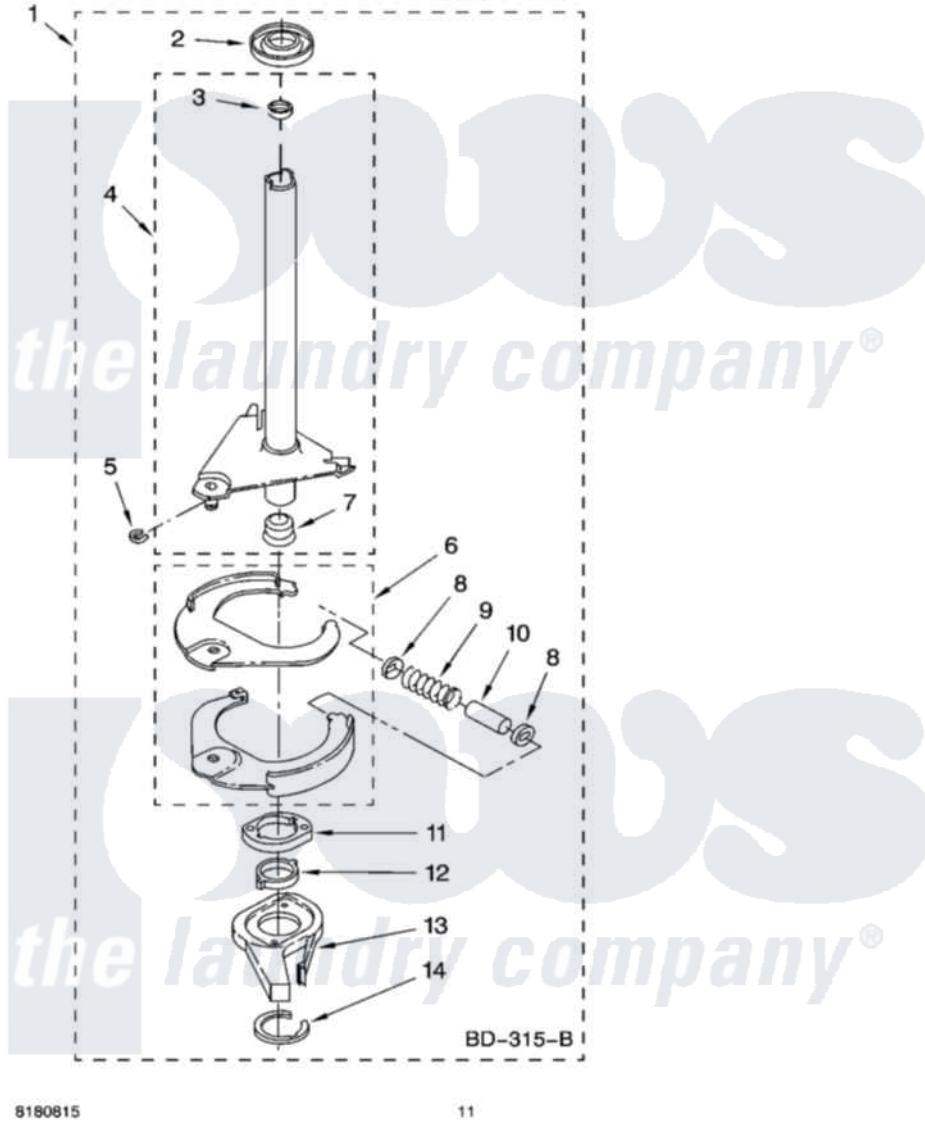

Whirlpool 3XGSC9455JQ5 07 - BRAKE AND DRIVE TUBE PARTS

BRAKE AND DRIVE TUBE PARTS

For Model: 3XGSC9455JQ5
(Designer White)

8180815

11

Whirlpool [Residential Whirlpool 3XGSC9455JQ5 Washer Parts](#) Parts Diagram 07 - BRAKE AND DRIVE TUBE PARTS
Click on the part number to view part

Item	Original Part Number	Replaced By	Status	Part Description
1	388952	285792		Basketdrive
2	62658			Ring, Thrust
3	356427			Seal, Spin Pinion
4	64027	64208		Tube-Spin
5	64035	W10083190		Ring, Retaining
6	64232	285438		Shoe-Brake
7	62703	8546462		"T" Bearing, Spin Tube
8	3353956	285658		Sleeve
9	387806		Not Available	Spring, Brake
10	3355360	285658		Sleeve
11	661516	8546461		Cam, Brake Release
12	63022			Sleeve, Cam
13	64194	285790		Lining
14	90368	W10083200		Ring, Retaining
"	BLANK		Not Available	Following Parts Not Illustrated
"	285208			Lubricant