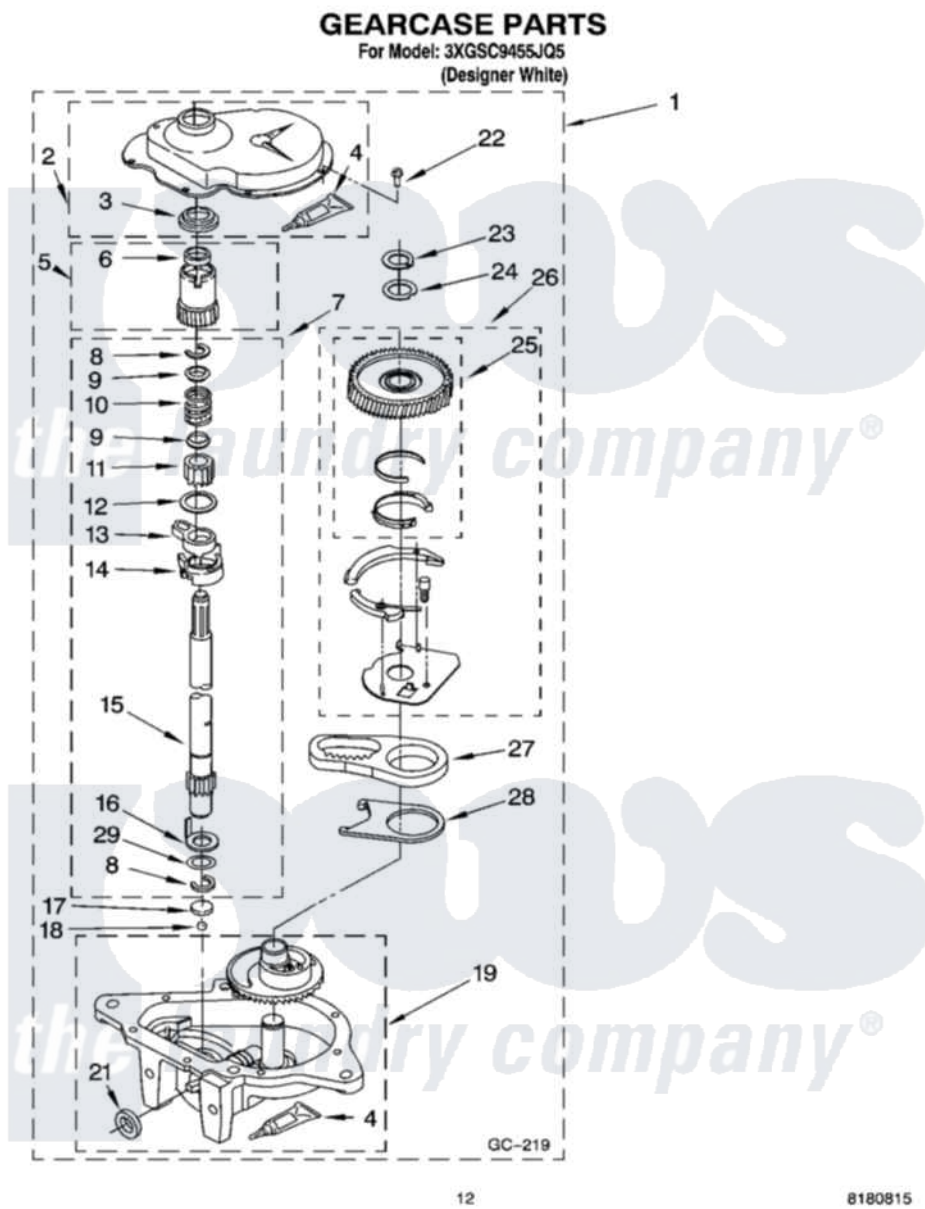

Whirlpool 3XGSC9455JQ5 08 - GEARCASE PARTS

12

8180815

Whirlpool [Residential Whirlpool 3XGSC9455JQ5 Washer Parts](#) Parts Diagram 08 - GEARCASE PARTS
Click on the part number to view part

Item	Original Part Number	Replaced By	Status	Part Description
1	3949118	3363395		Gearcase
2	285202			Cover, Gearcase
3	3349985			Seal, Gearcase Cover
4	285195			Sealer Sealer, Gasket
5	63320	285362		Gear and Pinion
6	356427			Seal, Spin Pinion
7	389387			Shaft, Agitator
8	90369		Not Available	Ring, Retaining (2)
9	62677			Retainer, Spring
10	62676			Spring, Agitator
11	63273	285509		Shaft, Agitator
12	62619			Washer, Agitator Gear
13	62580	285206		Cam-Agitator
14	62581	285206		Cam-Agitator
15	285509			Shaft, Agitator
16	62618			Washer, Cam Thrust

17	16018	285205	Bearing
18	85529	285205	Bearing
19	3366851	3363395	Gearcase
21	285352		Seal Kit, Thrust Plug
22	3351614		Screw, Gearcase Cover Mounting
23	3362552	285765	Ring-Retrn
24	285735	285766	Washer Kit, Thrust
25	3348567	W102333584	Gear-Spin
26	285595		Neutral Assembly
27	3349296	8546456	Rack, Connecting
28	62621		Actuator, Shift
29	388815		Washer, Intermediate 1 3976263 Miscellaneous Parts Bag 2 3976300 Washer, Inlet Hose 3 3366913 Clamp, Hose
"	BLANK	Not Available	GC-219